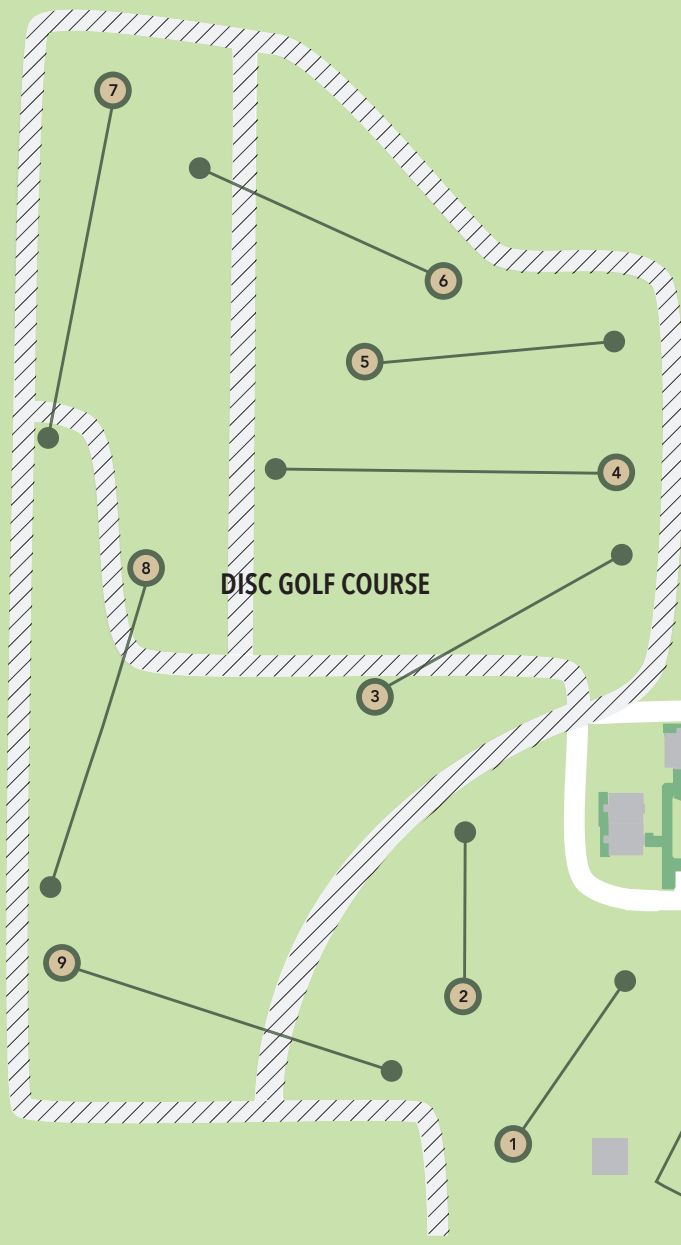

# Western Oregon UNIVERSITY

DISC GOLF COURSE

ALDER VIEW TOWNHOUSES

ARBOR PARK APARTMENTS

UNIVERSITY PARK CONFERENCE CENTER

GENTLE HOUSE

S

GENTLE AVE.

O

FUTURE OF THE WOU WELCOME CENTER

CAMPUS PUBLIC SAFETY

K

TERRY HOUSE

STADIUM DR.

LANDERS HALL

HERITAGE HALL

Q

HAMERSLY LIBRARY

N

N

WILLOW WAY

WINEGAR AVE.

INTRAMURAL TURF FIELD

SOCCER FIELD

WERNER UNIVERSITY CENTER

M

B

One way

CHURCH ST.

One way