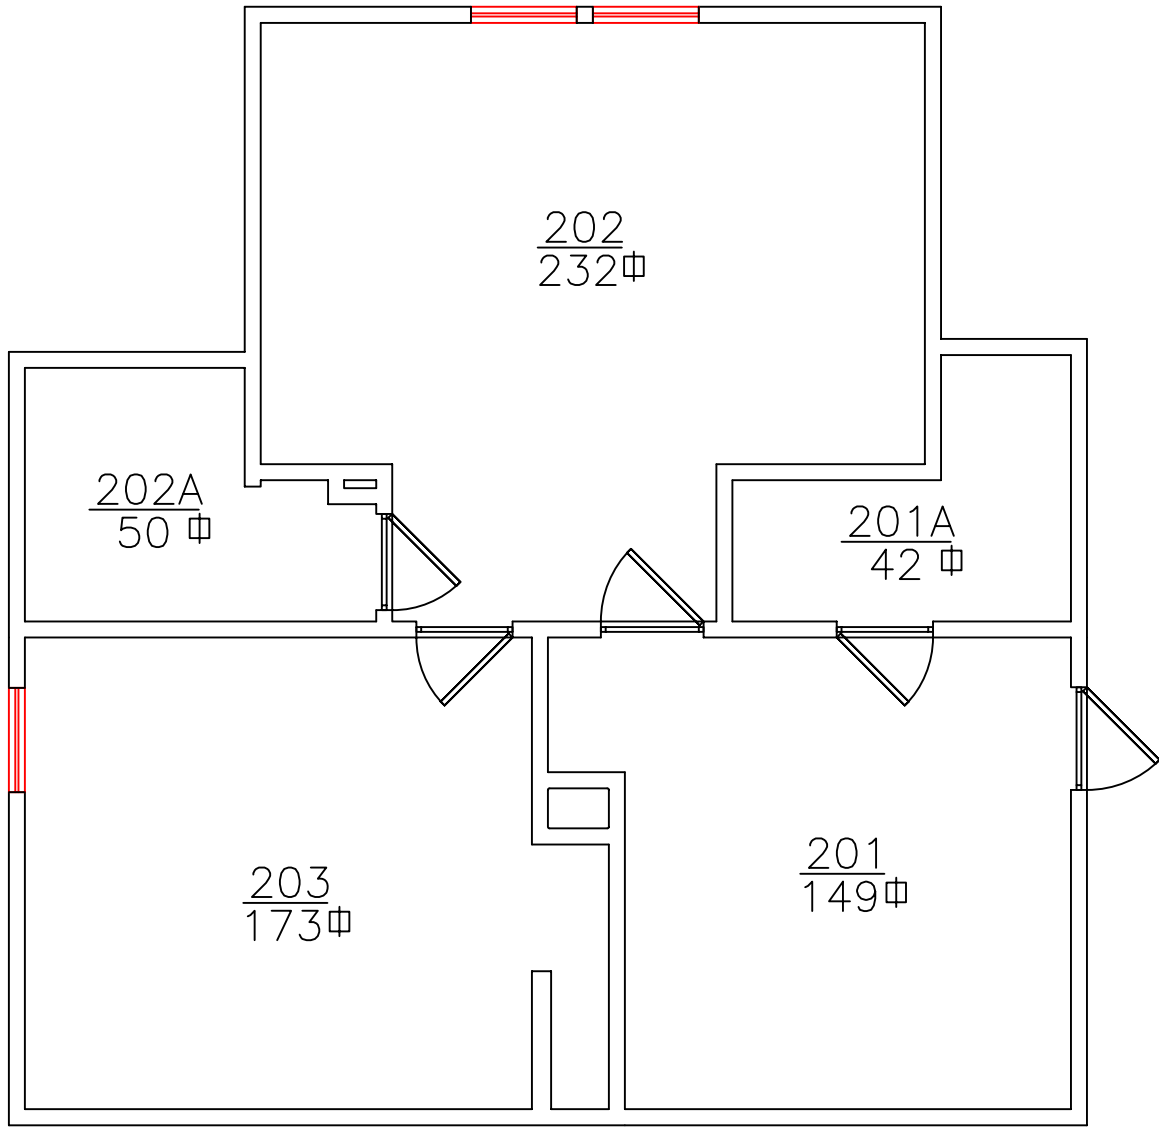

WOU PLANNING OFFICE

FILE NAME:
Bld133-01

DRAWN BY:

WATSON HOUSE

REVISED:
11/05 DRL

SCALE:
NTS

GROSS AREA:
2,084 Sq.ft.

BLDG. NO.
133

SHEET NO.
1 of 2

WESTERN OREGON
UNIVERSITY

	WOU PLANNING OFFICE					
						
	WATSON HOUSE					
FILE NAME: Bld133-02	DRAWN BY:	REVISD: 11/5 DRL	SCALE: NTS	GROSS AREA: 789 Sq.ft.	BLDG. NO. 133	SHEET NO. 1 of 1
WESTERN OREGON UNIVERSITY						