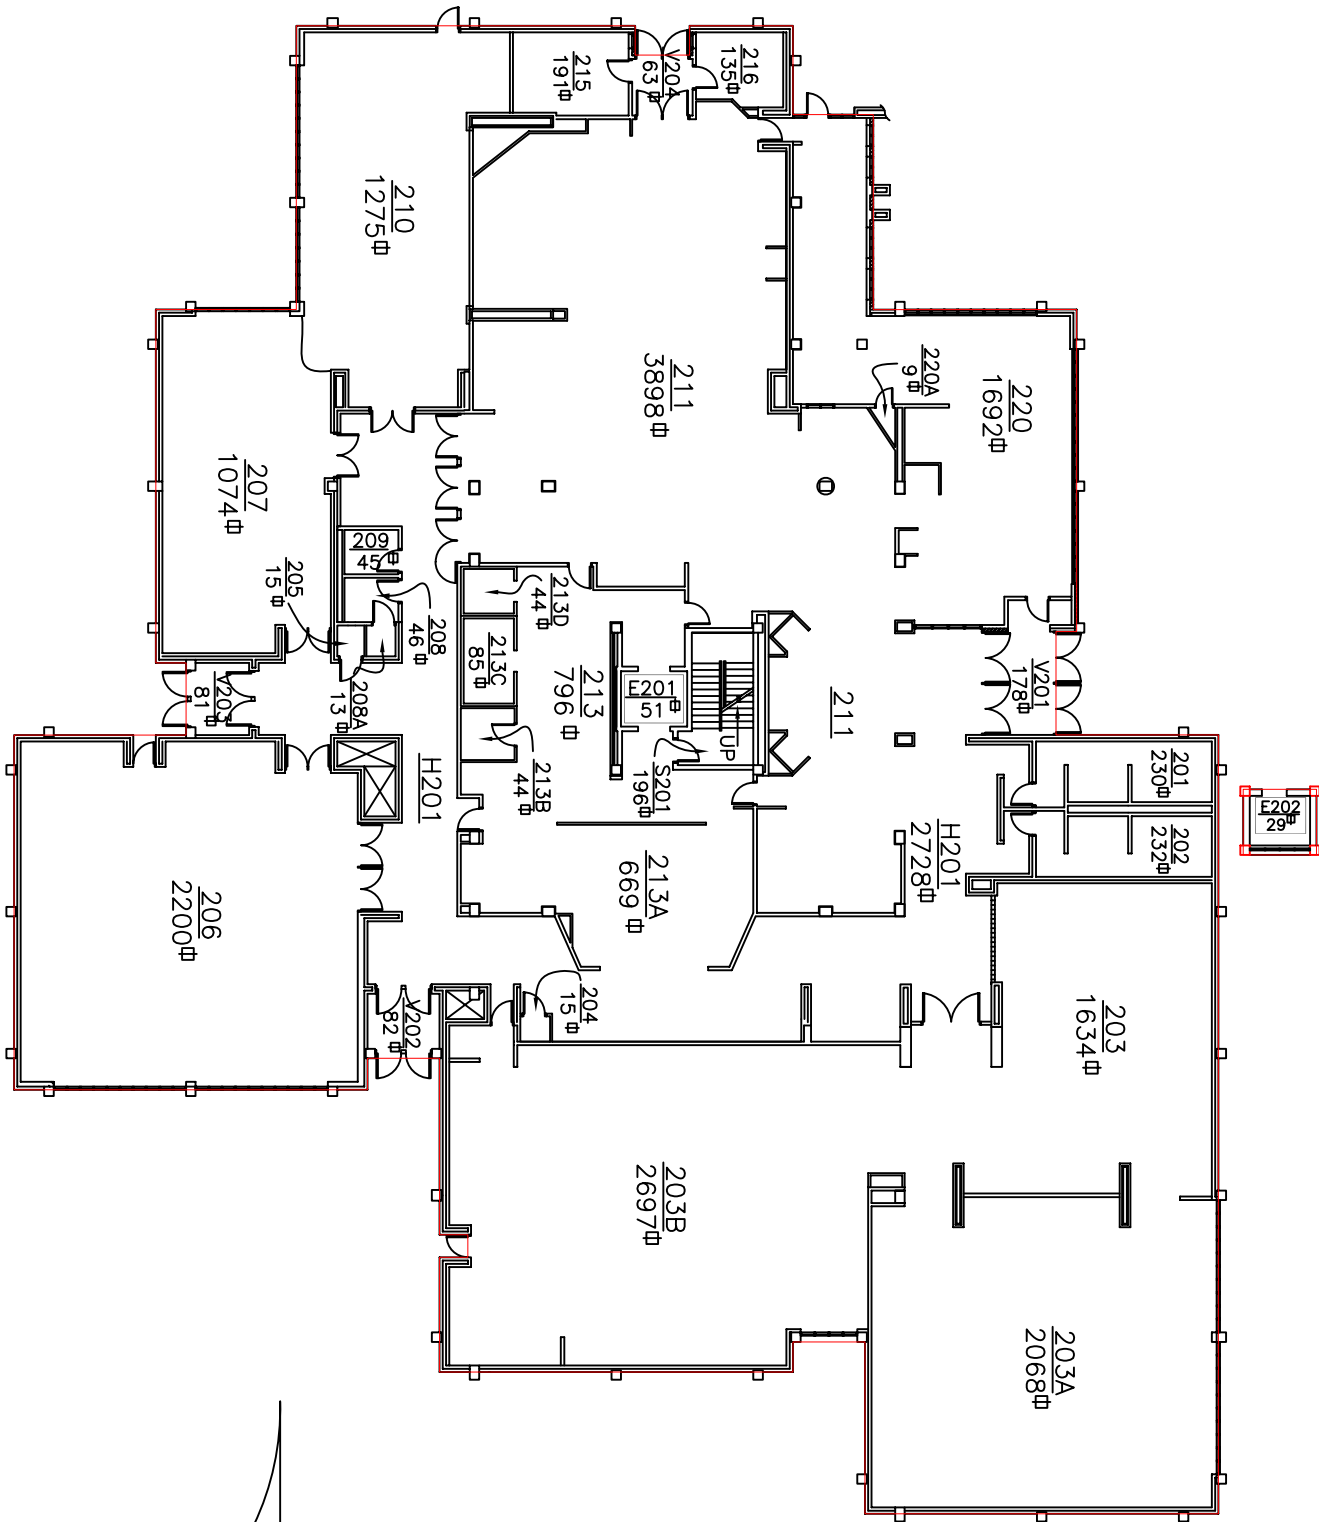

WOU PLANNING OFFICE

VALSETZ DINING HALL
FIRST FLOOR

FILE NAME:

Bld32-01

DRAWN BY:

REVISED:

10/05 DRL

SCALE:

NTS

GROSS AREA:

23,822 Sq. ft.

BLDG. NO.

032

SHEET NO.

1 of 2

WESTERN OREGON
UNIVERSITY

WOU PLANNING OFFICE

VALSETZ DINING HALL
SECOND FLOOR

WESTERN OREGON UNIVERSITY

FILE NAME:
Bld32-02

DRAWN BY:

REVISED:
10/05 DRL

SCALE:
NTS

GROSS AREA:
24645 sq.ft.