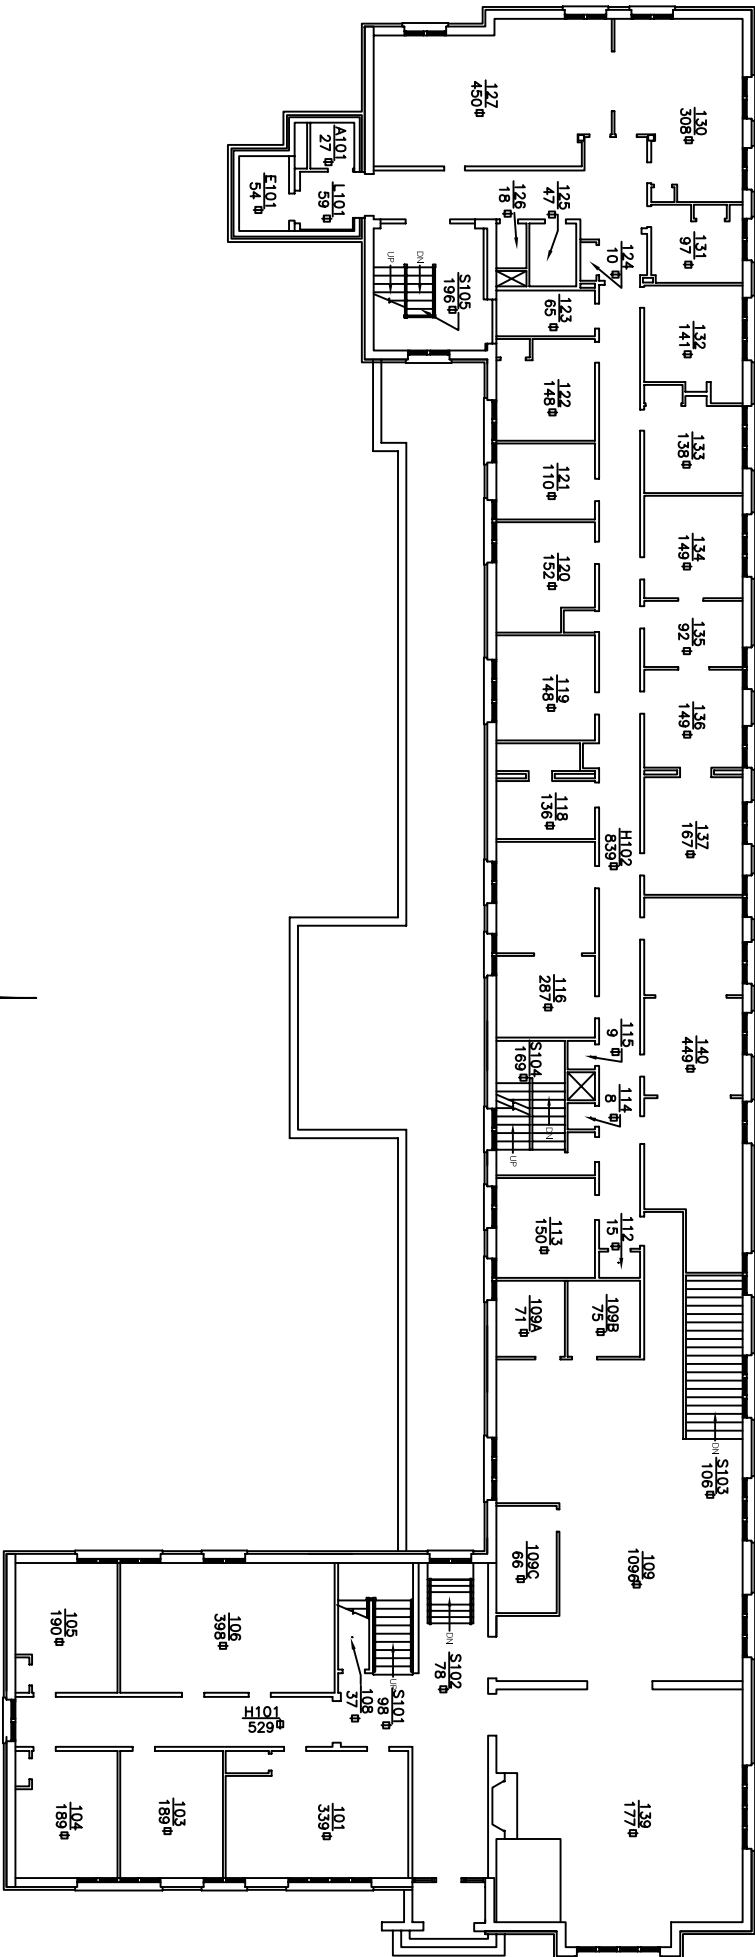

FILE NAME:  
Bid04-00

DRAWN BY:  
DRL

REVISED:

SCALE:  
NTS

GROSS AREA:  
7,439 Sq. ft.

BLDG. NO.  
04

SHEET NO.  
1 of 4

WOU PLANNING OFFICE

TODD HALL  
GROUND LEVEL-0

WESTERN OREGON  
UNIVERSITY

FILE NAME:  
BID04-01

DRAWN BY:  
DRL

REVISED:

WOU PLANNING OFFICE

TODD HALL  
FIRST FLOOR

SCALE:  
NTS

GROSS AREA:  
10,688 Sq.ft.

BLDG. NO.  
04

SHEET NO.  
2 of 4

WESTERN OREGON  
UNIVERSITY

FILE NAME:  
B104-03

DRAWN BY:  
DRL

REVISED:

WOU PLANNING OFFICE