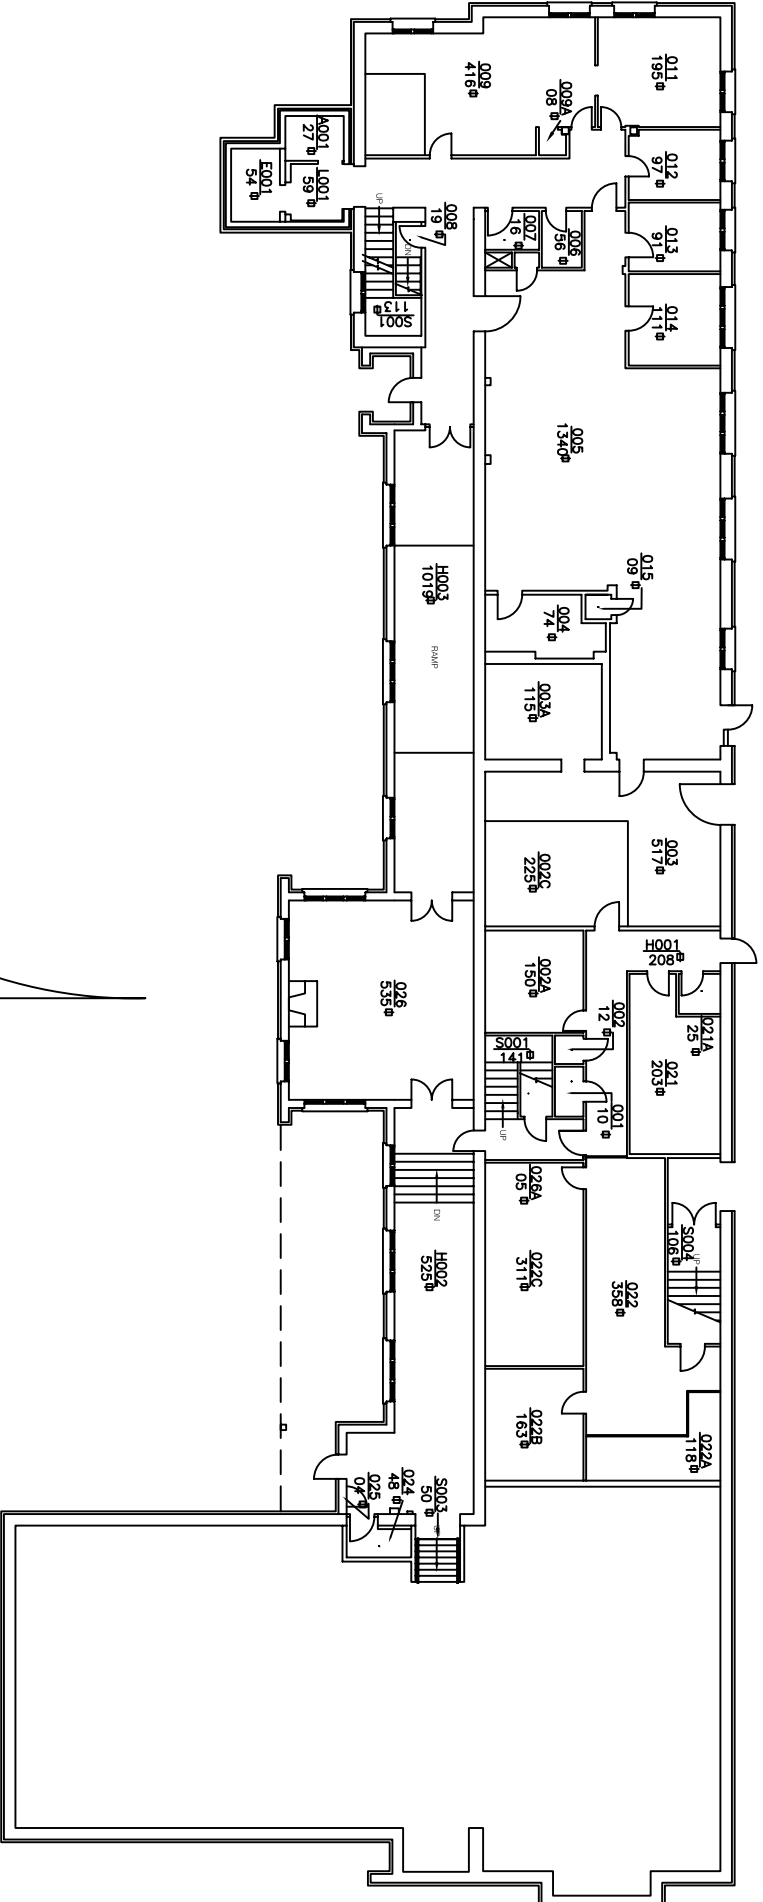

FILE NAME:  
Bid04-00

DRAWN BY:  
DRL

REVISED:

SCALE:  
NTS

GROSS AREA:  
7,439 Sq. ft.

BLDG. NO.  
04

SHEET NO.  
1 of 4

WOU PLANNING OFFICE

TODD HALL  
GROUND LEVEL-0

WESTERN OREGON  
UNIVERSITY

FILE NAME:  
BID04-01

DRAWN BY:  
DRL

REVISED:

WOU PLANNING OFFICE

TODD HALL  
FIRST FLOOR

SCALE:  
NTS

GROSS AREA:  
10,688 Sq.ft.

BLDG. NO.  
04

SHEET NO.  
2 of 4

WESTERN OREGON  
UNIVERSITY

FILE NAME:  
B104-03

DRAWN BY:  
DRL

REVISED:

WOU PLANNING OFFICE