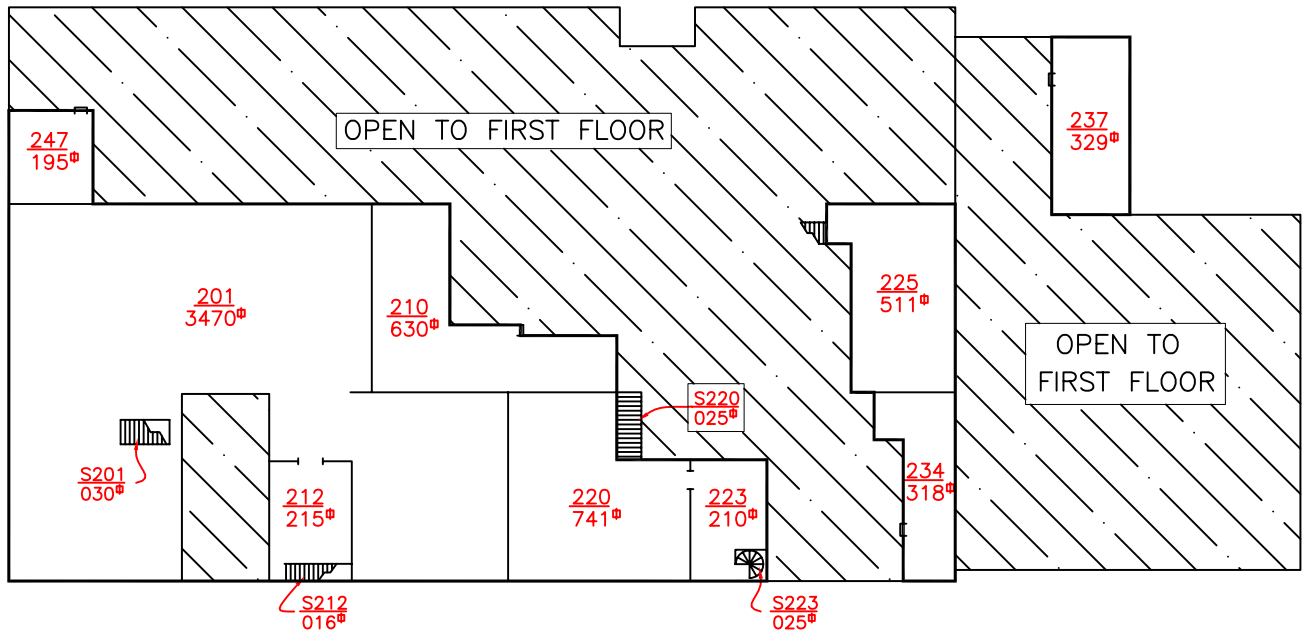

WOU PLANNING OFFICE

PHYSICAL PLANT  
FIRST FLOOR

WESTERN OREGON  
UNIVERSITY

FILE NAME:  
Bld023-01,02

DRAWN BY:

REVISED:  
11/05 DRL

SCALE:  
NTS

GROSS AREA:  
23,117 Sq.ft.

BLDG. NO.  
023

SHEET NO.  
1 of 2

WOU PLANNING OFFICE

PHYSICAL PLANT  
SECOND FLOOR

FILE NAME:  
Bld023-01,02

DRAWN BY:

REVISED:  
11/05 DRL

SCALE:  
NTS

GROSS AREA:  
6,991 Sq.ft

BLDG. NO.  
023

SHEET NO.  
2 of 2

WESTERN OREGON  
UNIVERSITY