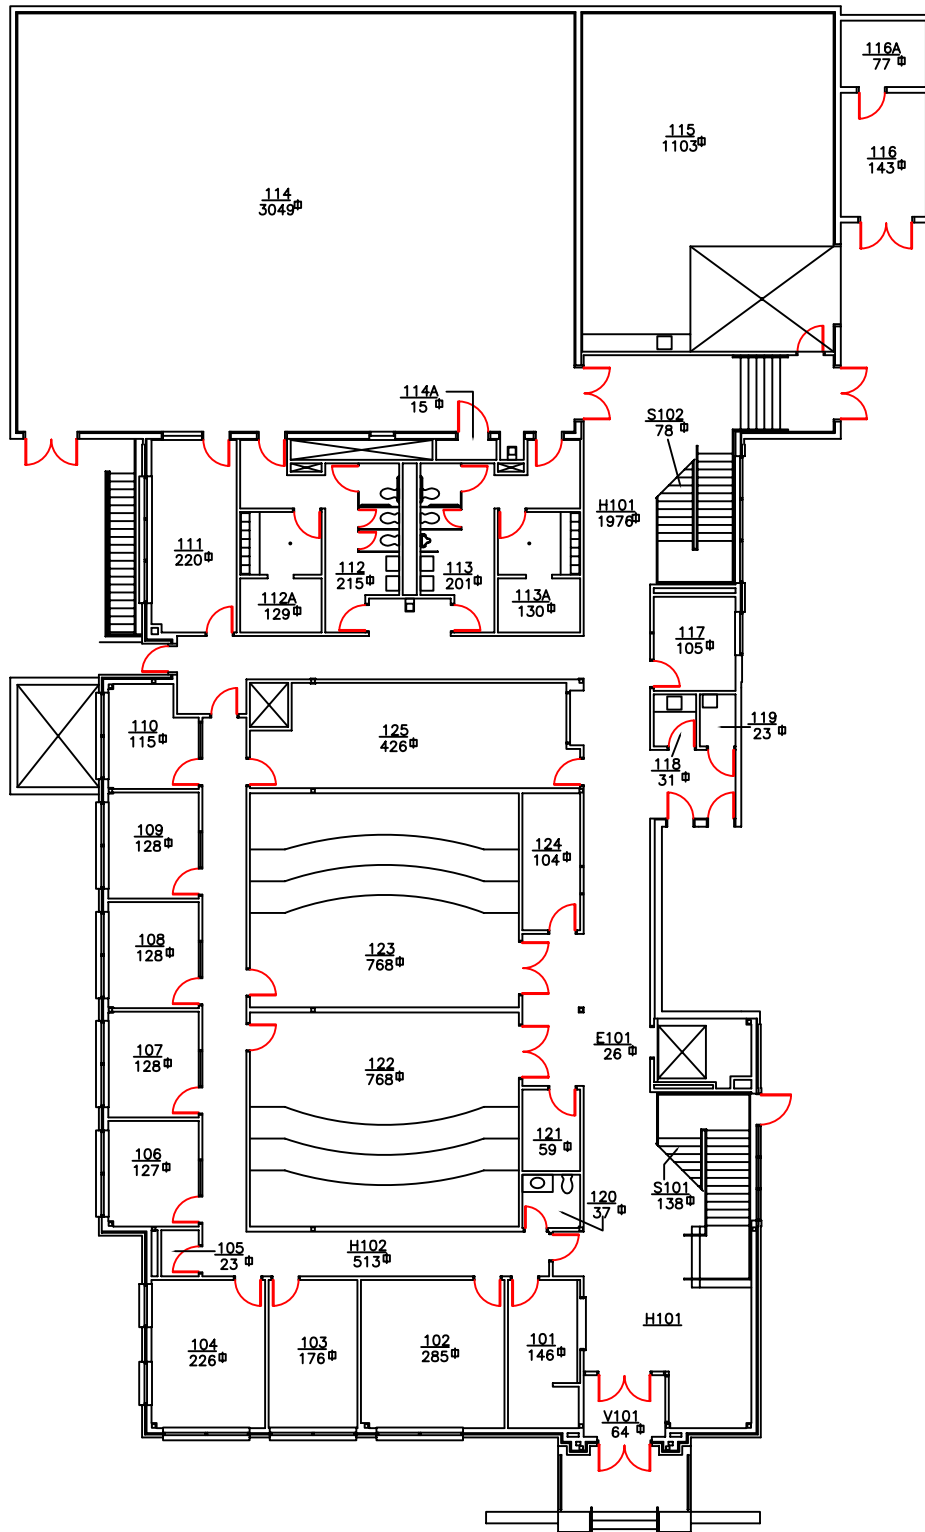

001  
2033#

FILE NAME:  
Bld037-00

DRAWN BY:

REVISED:  
11/05 DRL

WOU PLANNING OFFICE

OREGON POLICE ACADEMY  
BASEMENT

SCALE:  
NTS

GROSS AREA:  
2,033 Sq.ft.

BLDG. NO.  
037

SHEET NO.  
1 of 3

WESTERN OREGON  
UNIVERSITY

	WOU PLANNING OFFICE					
	OREGON POLICE ACADEMY FIRST FLOOR					
FILE NAME: Bld37-01	DRAWN BY:	REVISED: 11/05 DRL	SCALE: NTS	GROSS AREA: 12,609 Sq.ft.	BLDG. NO. 037	SHEET NO. 2 of 3
WESTERN OREGON UNIVERSITY						

WOU PLANNING OFFICE

OREGON POLICE ACADEMY  
SECOND FLOOR

WESTERN OREGON  
UNIVERSITY

FILE NAME:  
Bld37-02

DRAWN BY:

REVISED:  
11/05 DRL

SCALE:  
NTS

GROSS AREA:  
9,961 Sq.ft.