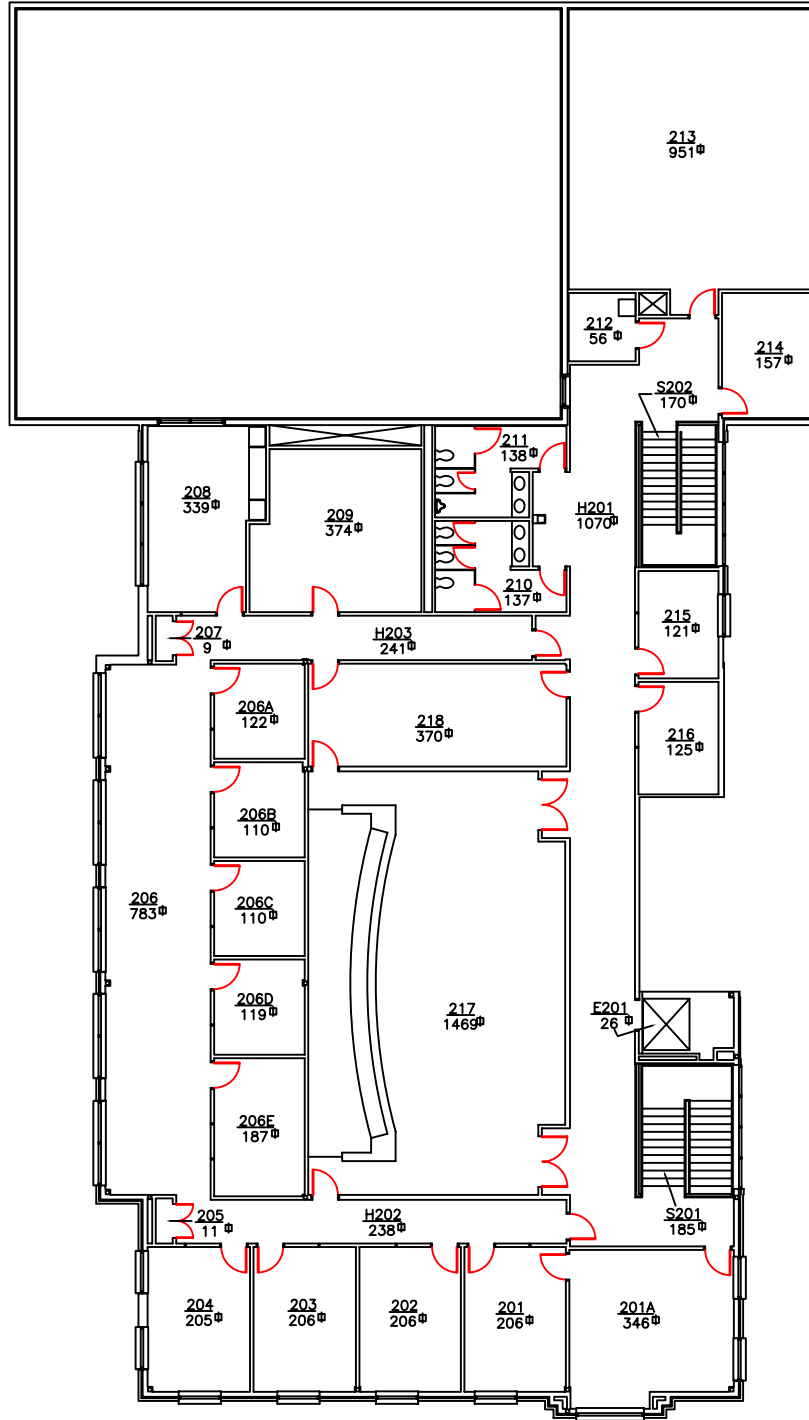

001  
2033#

FILE NAME:  
Bld037-00

DRAWN BY:

REVISED:  
11/05 DRL

WOU PLANNING OFFICE

OREGON POLICE ACADEMY  
BASEMENT

SCALE:  
NTS

GROSS AREA:  
2,033 Sq.ft.

BLDG. NO.  
037

SHEET NO.  
1 of 3

WESTERN OREGON  
UNIVERSITY

	WOU PLANNING OFFICE					
	OREGON POLICE ACADEMY FIRST FLOOR					
FILE NAME: Bld37-01	DRAWN BY:	REVISED: 11/05 DRL	SCALE: NTS	GROSS AREA: 12,609 Sq.ft.	BLDG. NO. 037	SHEET NO. 2 of 3
WESTERN OREGON UNIVERSITY						

WOU PLANNING OFFICE

OREGON POLICE ACADEMY  
SECOND FLOOR

WESTERN OREGON  
UNIVERSITY

FILE NAME:  
Bld37-02

DRAWN BY:

REVISED:  
11/05 DRL

SCALE:  
NTS

GROSS AREA:  
9,961 Sq.ft.