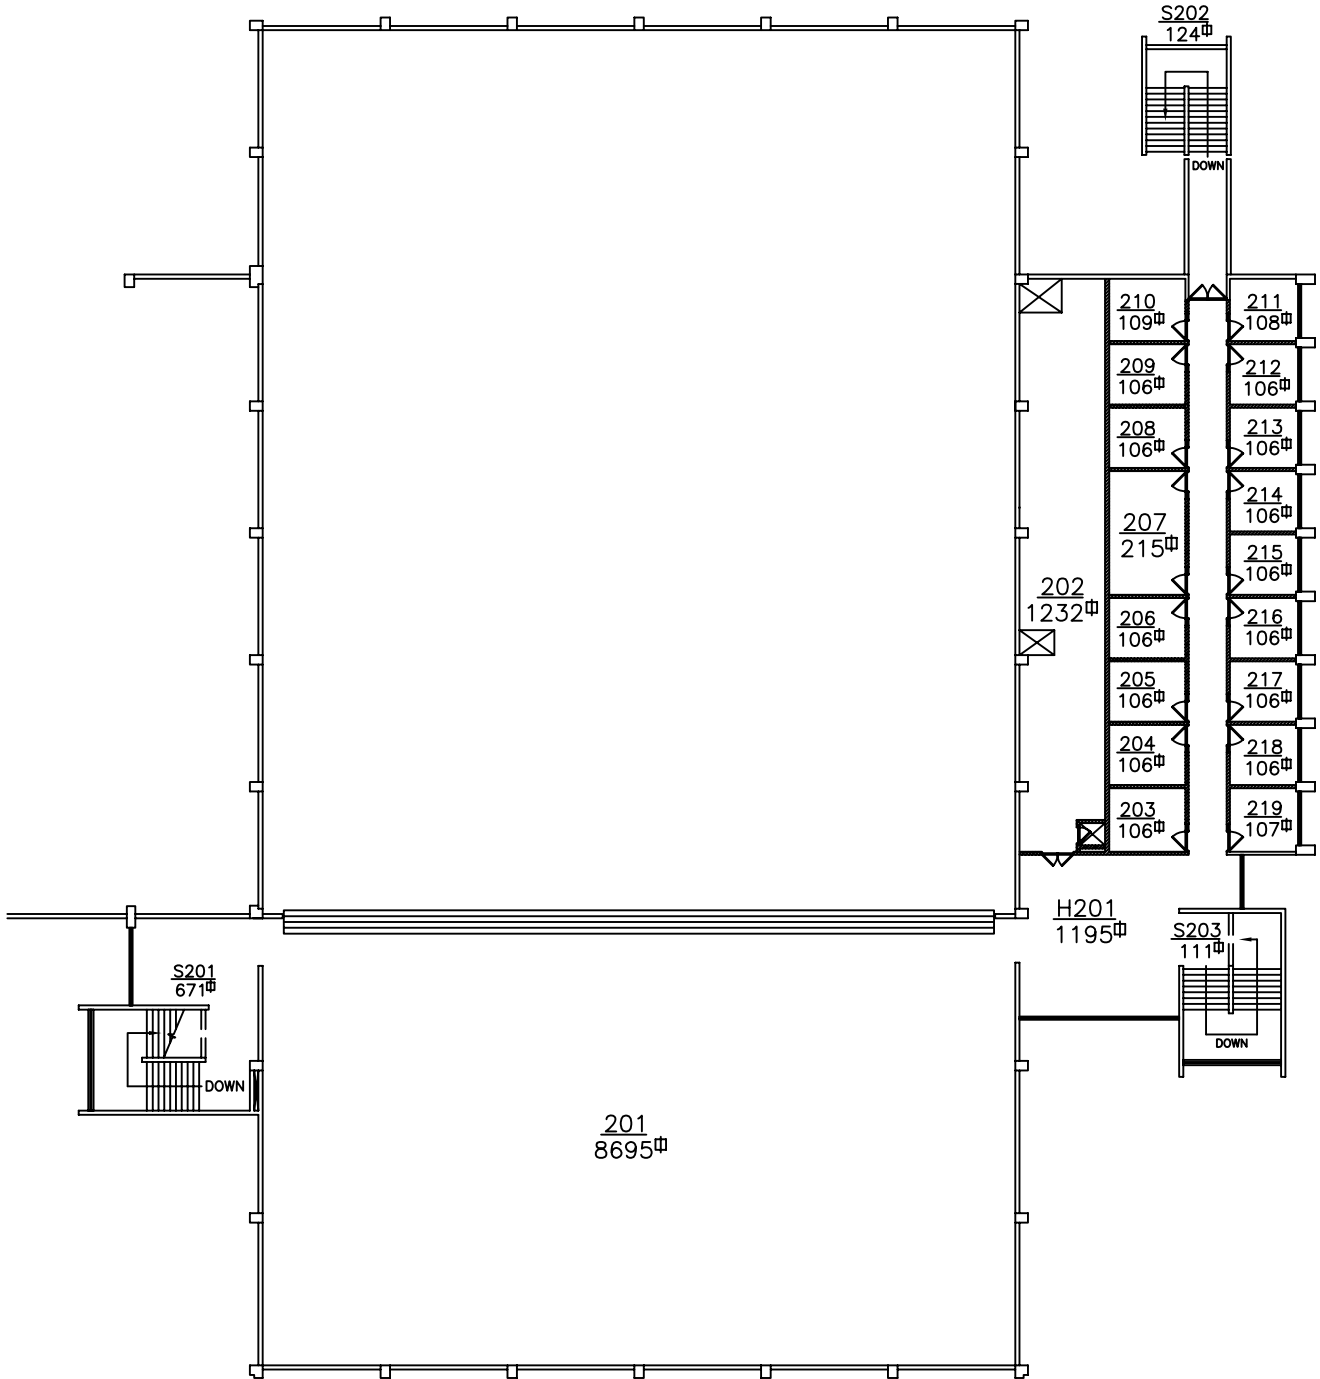

WOU PLANNING OFFICE

NEW PHYSICAL EDUCATION
(FIRST FLOOR)

FILE NAME:
BLD33-01

DRAWN BY:
JL

REVISED:
12/05/02

SCALE:
NTS

GROSS AREA:
47,738 Sq.Ft.

BLDG. NO.
33

SHEET NO.
1 OF 3

WESTERN OREGON
UNIVERSITY

WOU PLANNING OFFICE

NEW PHYSICAL EDUCATION
(FIRST FLOOR)

WESTERN OREGON
UNIVERSITY

FILE NAME:
BLD33-01b

DRAWN BY:
JL

REVISED:
12/05/02

SCALE:
NTS

GROSS AREA:
47,738 Sq.Ft.

BLDG. NO.
33

SHEET NO.
2 OF 3

WOU PLANNING OFFICE

NEW PHYSICAL EDUCATION
(SECOND FLOOR)

WESTERN OREGON
UNIVERSITY

FILE NAME:
BLD33-02

DRAWN BY:
JL

REVISED:
12/05/02

SCALE:
NTS

GROSS AREA:
14,730 Sq.Ft.

BLDG. NO.
33

SHEET NO.
3 OF 3