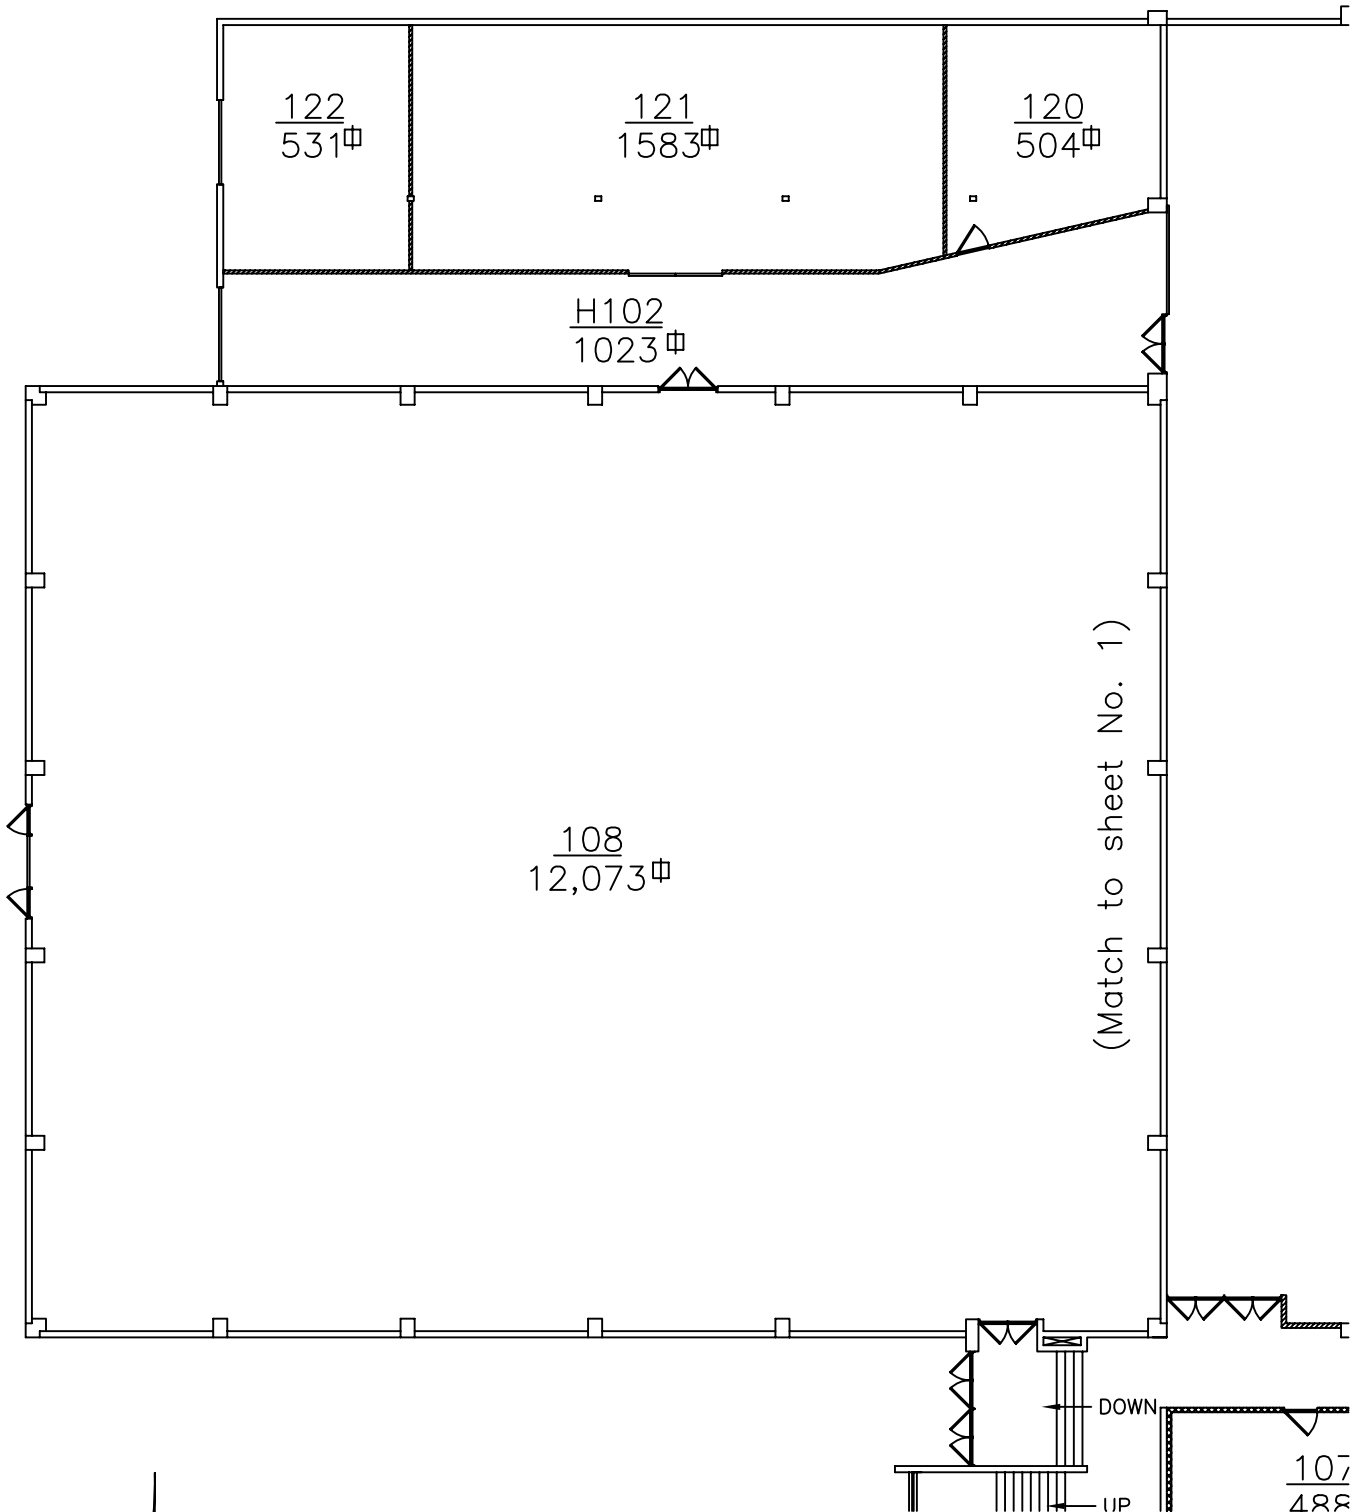

WOU PLANNING OFFICE

NEW PHYSICAL EDUCATION
(FIRST FLOOR)

FILE NAME:
BLD33-01

DRAWN BY:
JL

REVISED:
12/05/02

SCALE:
NTS

GROSS AREA:
47,738 Sq.Ft.

BLDG. NO.
33

SHEET NO.
1 OF 3

WESTERN OREGON
UNIVERSITY

WOU PLANNING OFFICE

NEW PHYSICAL EDUCATION
(FIRST FLOOR)

WESTERN OREGON
UNIVERSITY

FILE NAME:
BLD33-01b

DRAWN BY:
JL

REVISED:
12/05/02

SCALE:
NTS

GROSS AREA:
47,738 Sq.Ft.

BLDG. NO.
33

SHEET NO.
2 OF 3

WOU PLANNING OFFICE

NEW PHYSICAL EDUCATION
(SECOND FLOOR)

WESTERN OREGON
UNIVERSITY

FILE NAME:
BLD33-02

DRAWN BY:
JL

REVISED:
12/05/02

SCALE:
NTS

GROSS AREA:
14,730 Sq.Ft.

BLDG. NO.
33

SHEET NO.
3 OF 3