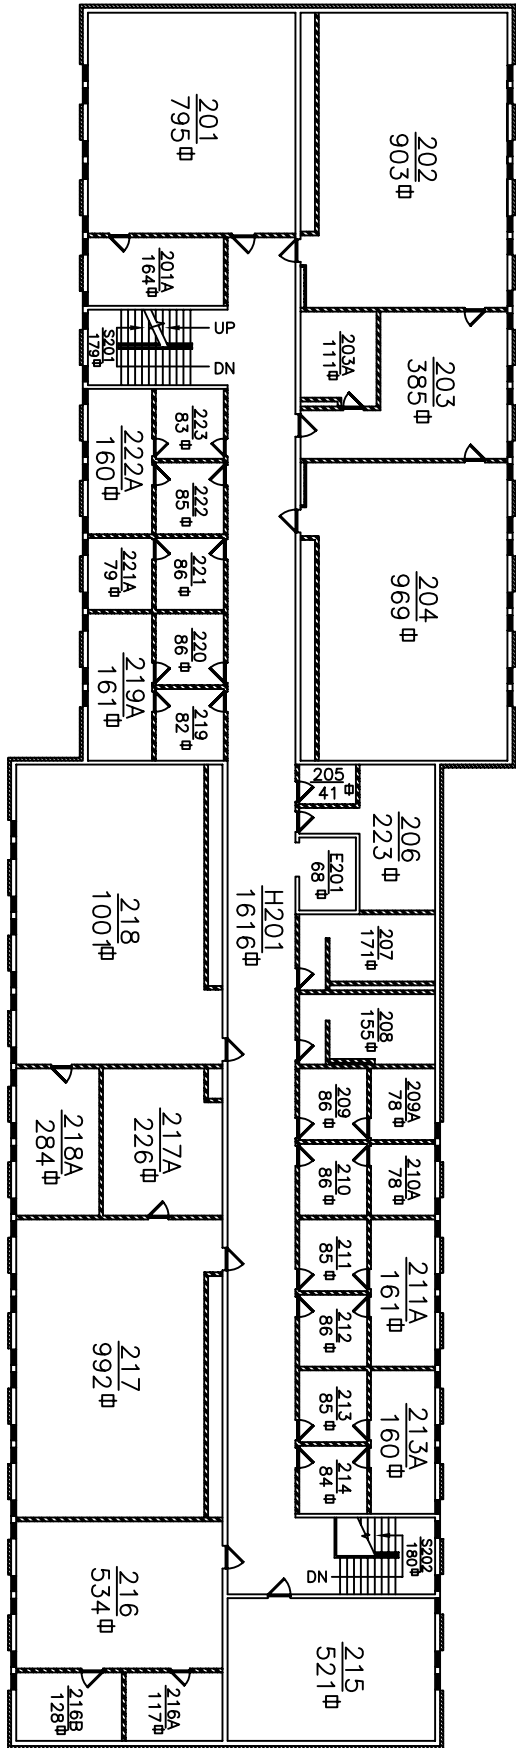

FILE NAME:  
Bid013-00

DRAWN BY:

REVISED:  
11/05 DRL

WOU PLANNING OFFICE

NATURAL SCIENCE  
BASEMENT

SCALE:  
NTS

GROSS AREA:  
13,912 Sq.ft.

BLDG. NO.  
013

SHEET NO.  
1 of 4

WESTERN OREGON  
UNIVERSITY

FILE NAME:  
Bld013-01

DRAWN BY:

REVISED:  
11/05 DRL

WOU PLANNING OFFICE

NATURAL SCIENCE  
FIRST FLOOR

SCALE:  
NTS

GROSS AREA:  
18,076 Sq.ft.

BLDG. NO.  
013

SHEET NO.  
2 of 4

WESTERN OREGON  
UNIVERSITY

FILE NAME:  
Bid013-02

DRAWN BY:

REVISED:  
11/05 DRL

WOU PLANNING OFFICE