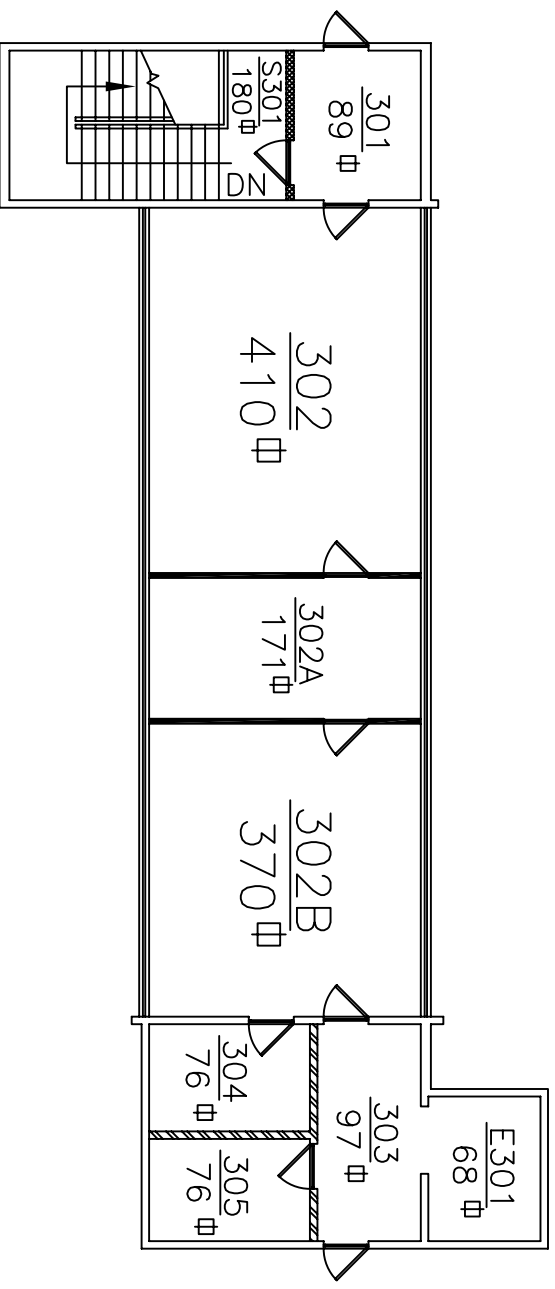

FILE NAME:  
Bid013-00

DRAWN BY:

REVISED:  
11/05 DRL

WOU PLANNING OFFICE

NATURAL SCIENCE  
BASEMENT

SCALE:  
NTS

GROSS AREA:  
13,912 Sq.ft.

BLDG. NO.  
013

GROSS AREA:  
18,076 Sq.ft.

BLDG. NO.  
013

SHEET NO.  
2 of 4

WESTERN OREGON  
UNIVERSITY

FILE NAME:  
Bid013-02

DRAWN BY:

REVISED:  
11/05 DRL

WOU PLANNING OFFICE

NATURAL SCIENCE  
SECOND FLOOR

SCALE:  
NTS

GROSS AREA:  
13,354 Sq.ft

BLDG. NO.  
013

SHEET NO.  
3 of 4

WESTERN OREGON  
UNIVERSITY

FILE NAME:  
Bid013-03

DRAWN BY:

REVISED:  
11/05 DRL

WOU PLANNING OFFICE

NATURAL SCIENCE  
THIRD FLOOR

SCALE:  
NTS

GROSS AREA:  
1,767 Sq.ft.

BLDG. NO.  
013

SHEET NO.  
4 of 4

WESTERN OREGON  
UNIVERSITY