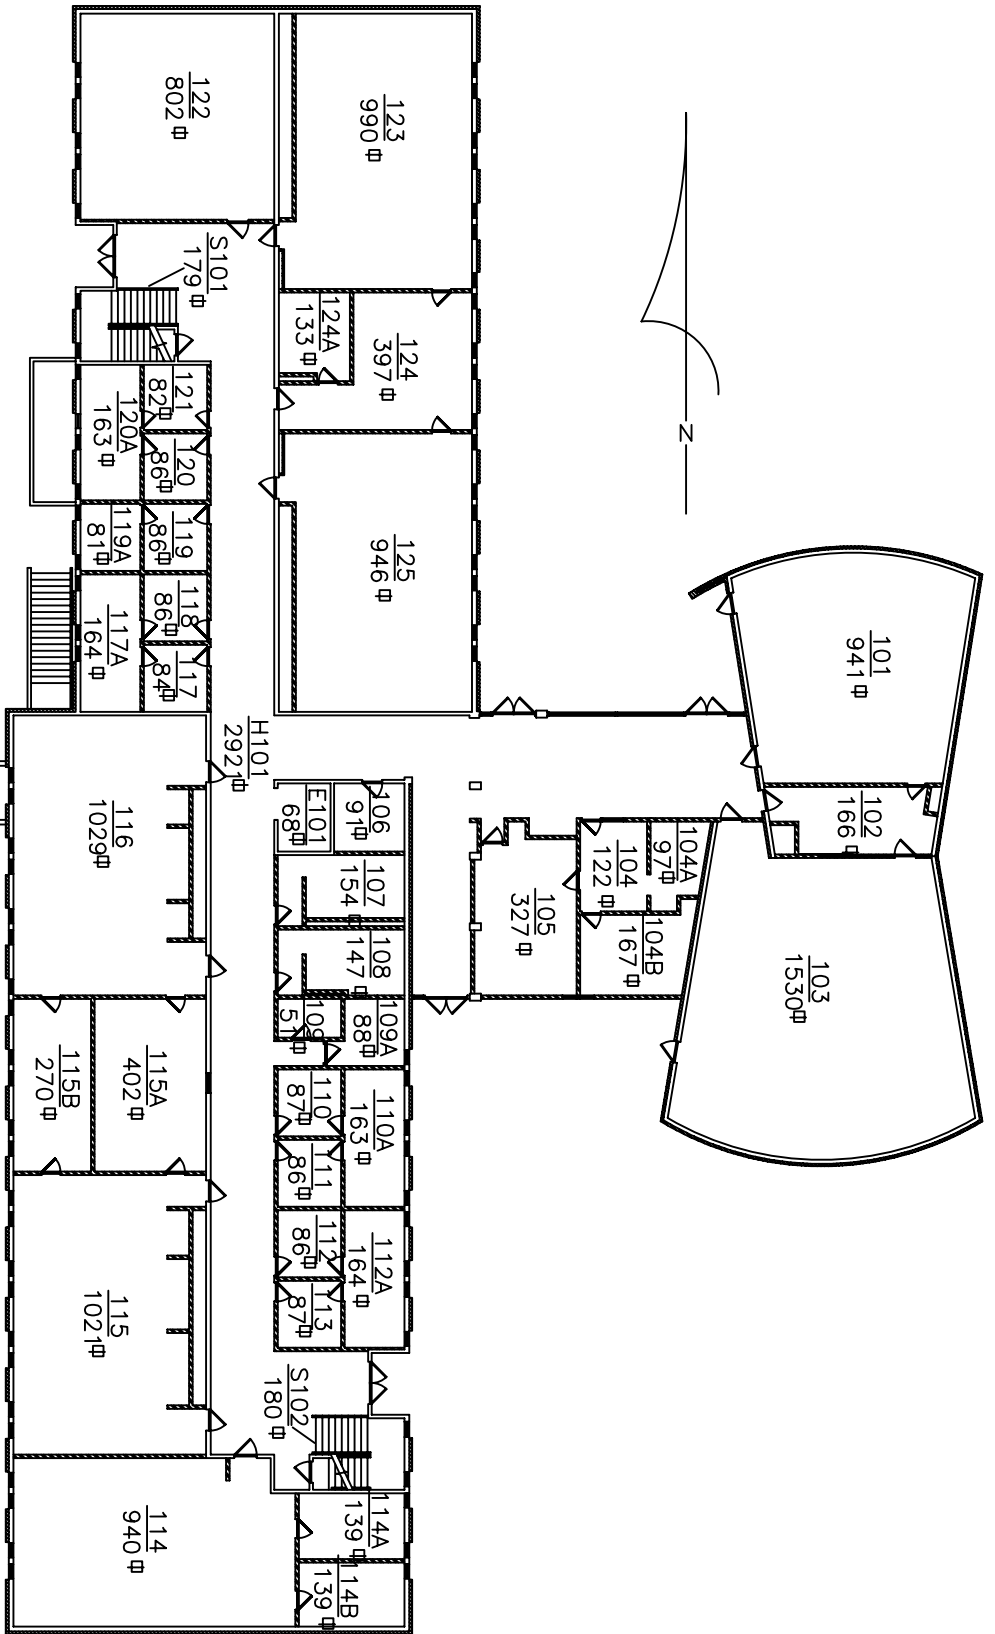

FILE NAME:  
Bid013-00

DRAWN BY:

REVISED:  
11/05 DRL

WOU PLANNING OFFICE

NATURAL SCIENCE  
BASEMENT

SCALE:  
NTS

GROSS AREA:  
13,912 Sq.ft.

BLDG. NO.  
013

SHEET NO.  
1 of 4

WESTERN OREGON  
UNIVERSITY

FILE NAME:  
Bld013-01

DRAWN BY:

REVISED:  
11/05 DRL

WOU PLANNING OFFICE

NATURAL SCIENCE  
FIRST FLOOR

SCALE:  
NTS

GROSS AREA:  
18,076 Sq.ft.

BLDG. NO.  
013

SHEET NO.  
2 of 4

WESTERN OREGON  
UNIVERSITY

FILE NAME:  
Bid013-02

DRAWN BY:

REVISED:  
11/05 DRL

WOU PLANNING OFFICE