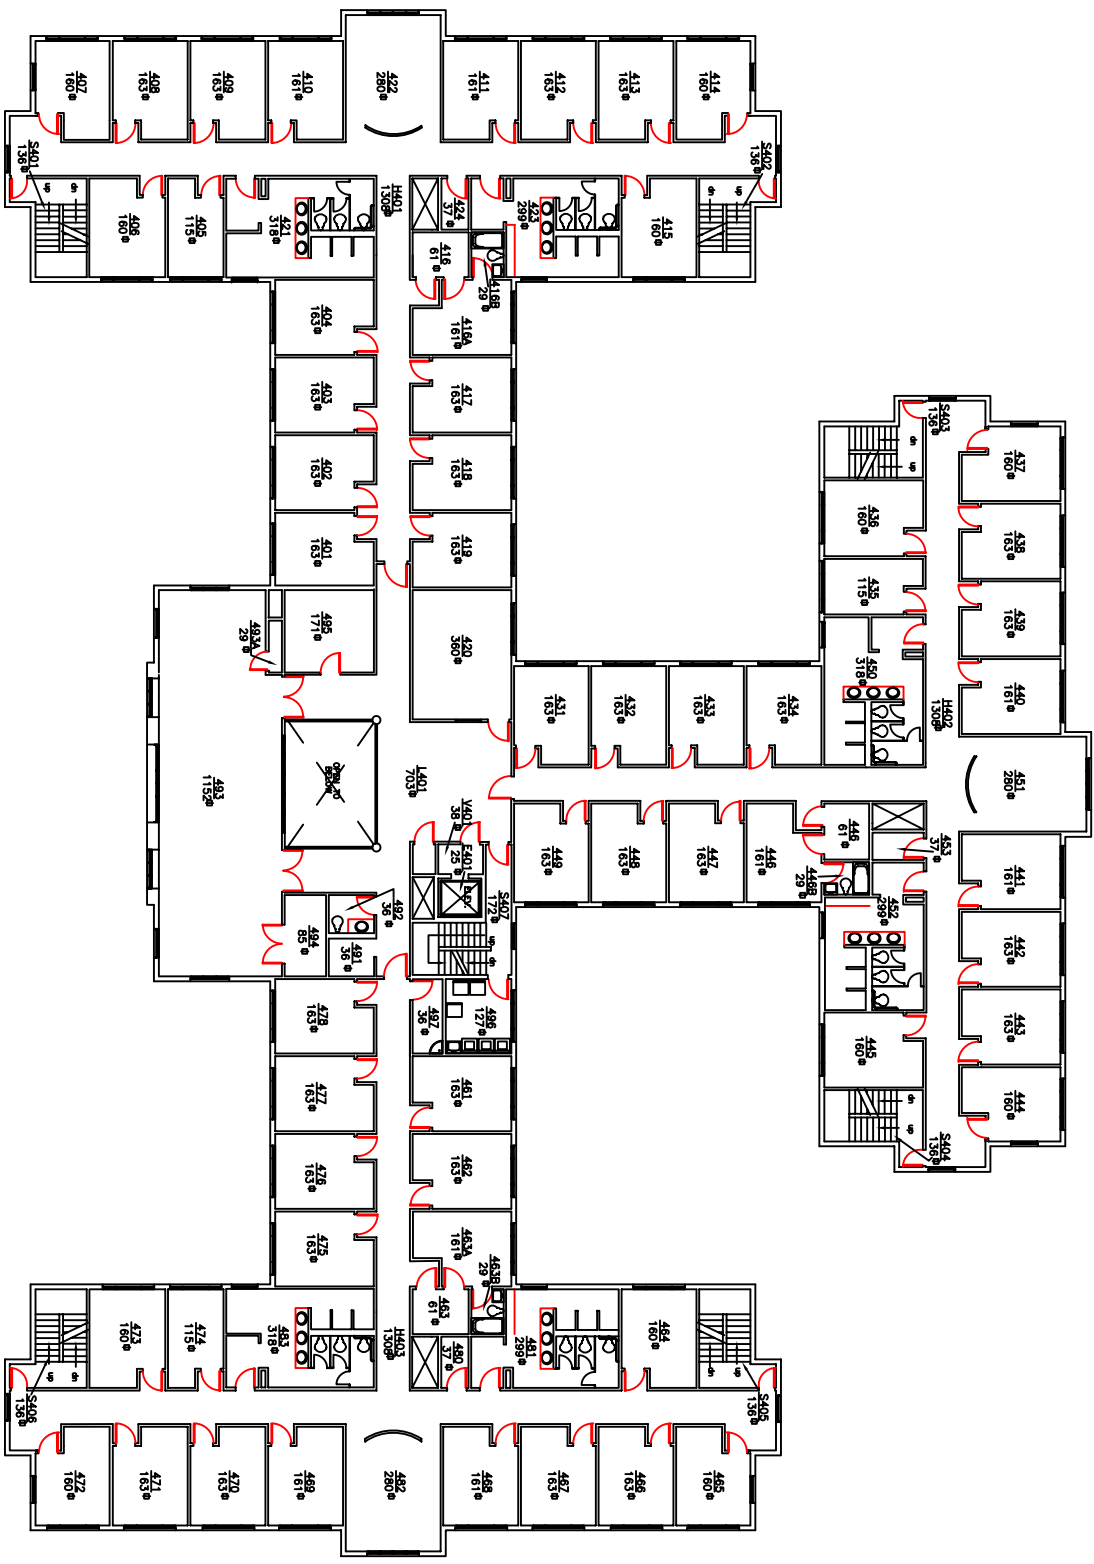

WOU PLANNING OFFICE

HERITAGE HALL

FIRST FLOOR

FILE NAME:
Bid36-01

DRAWN BY:

REVISED:
11/05 DRL

SCALE:
NTS

GROSS AREA:
23,099 Sq.ft.

REVISED:
11/05 DRL

WOU PLANNING OFFICE

HERITAGE HALL
THIRD FLOOR

SCALE:
NTS

GROSS AREA:
23,099 Sq.ft.

BLDG. NO.
036

SHEET NO.
3 of 4

WESTERN OREGON
UNIVERSITY