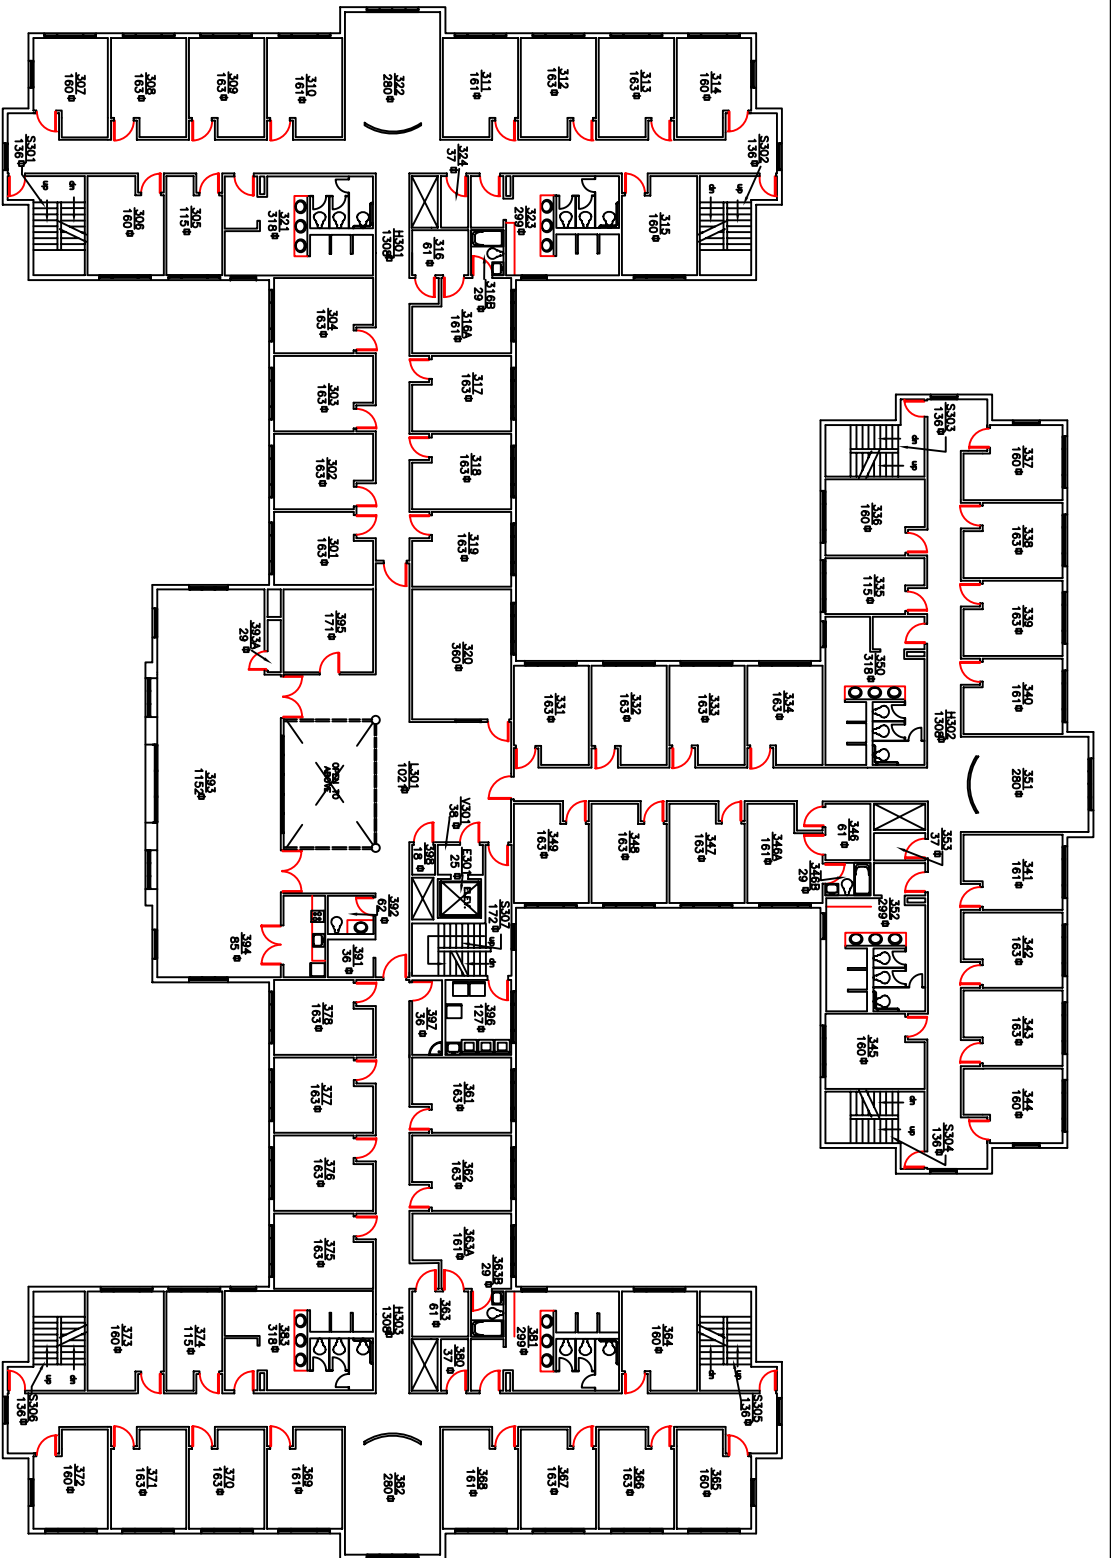

WOU PLANNING OFFICE

HERITAGE HALL

FIRST FLOOR

FILE NAME:
Bid36-01

DRAWN BY:

REVISED:
11/05 DRL

SCALE:
NTS

GROSS AREA:
23,099 Sq.ft.

REVISED:
11/05 DRL

SCALE:
NTS

GROSS AREA:
23,099 Sq.ft.

BLDG. NO.
036

SHEET NO.
2 of 4

WESTERN OREGON UNIVERSITY

FILE NAME:
Bld36-03

DRAWN BY:

REVISED:
11/05 DRL

WOU PLANNING OFFICE

HERITAGE HALL
THIRD FLOOR

SCALE:
NTS

GROSS AREA:
23,099 Sq.ft.

BLDG. NO.
036

SHEET NO.
3 of 4

WESTERN OREGON
UNIVERSITY