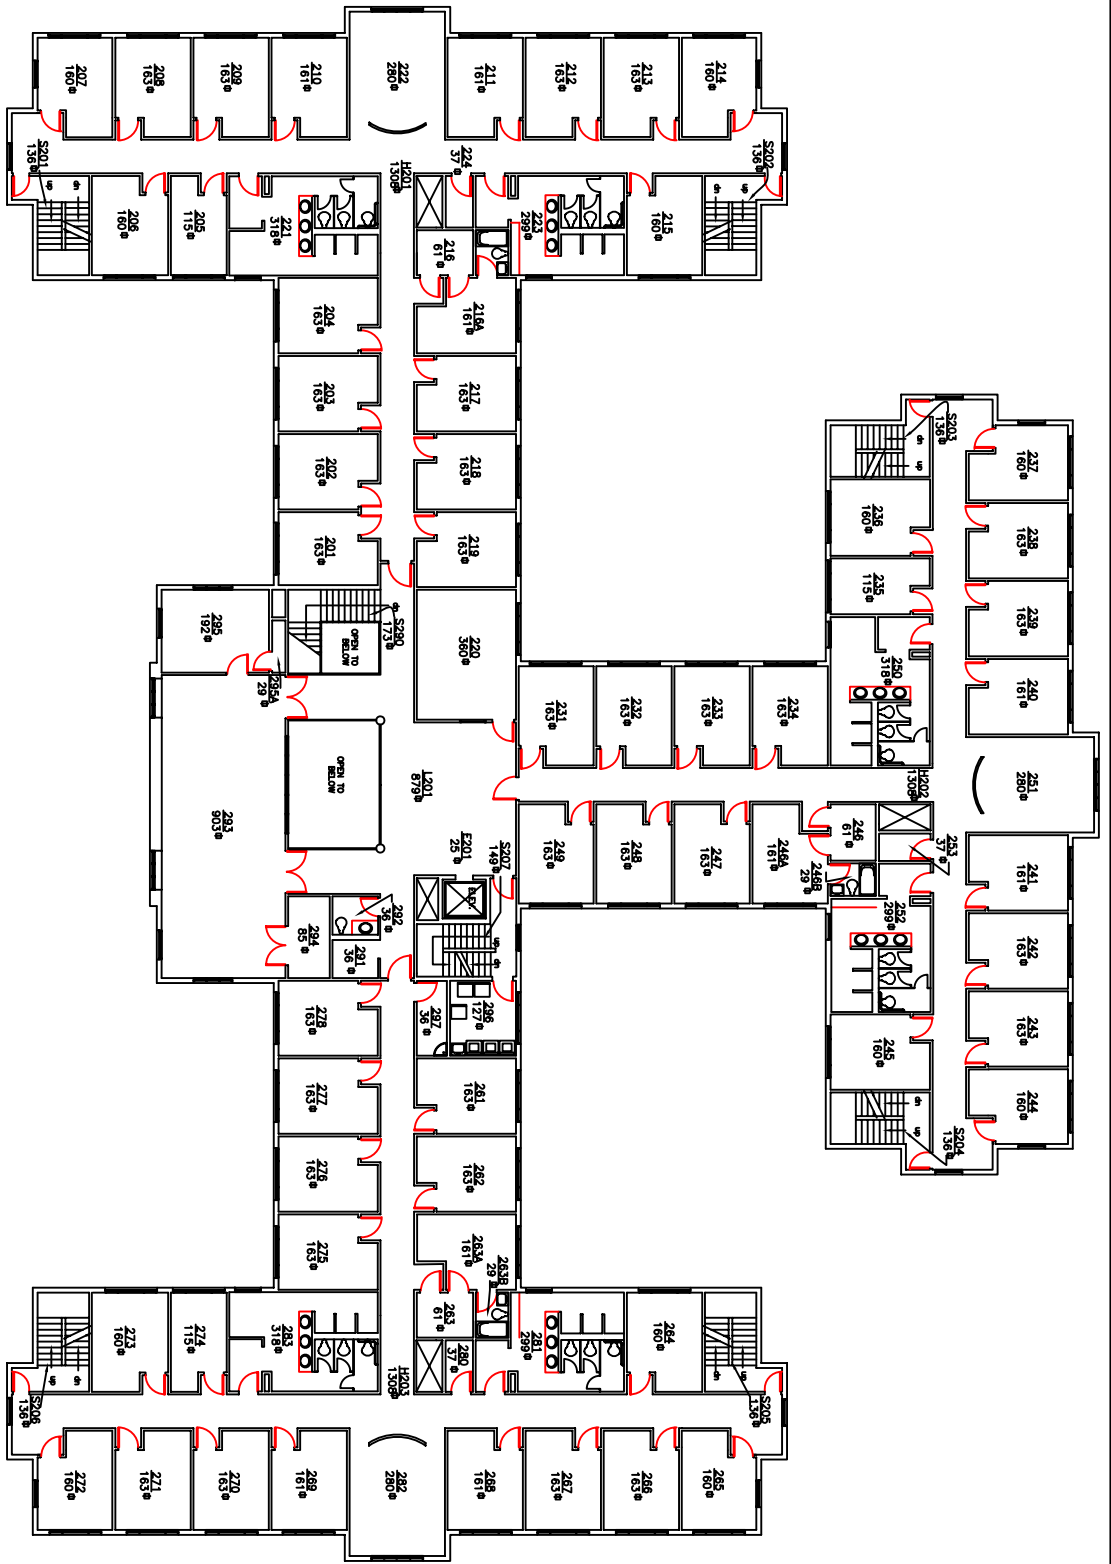

FILE NAME:
Bldg.36-02

DRAWN BY:

WOU PLANNING OFFICE

HERITAGE HALL

SECOND FLOOR

REVISED:
11/05 DRL

SCALE:
NTS

GROSS AREA:
23,099 Sq.ft.

BLDG. NO.
036

SHEET NO.
2 of 4

WESTERN OREGON UNIVERSITY