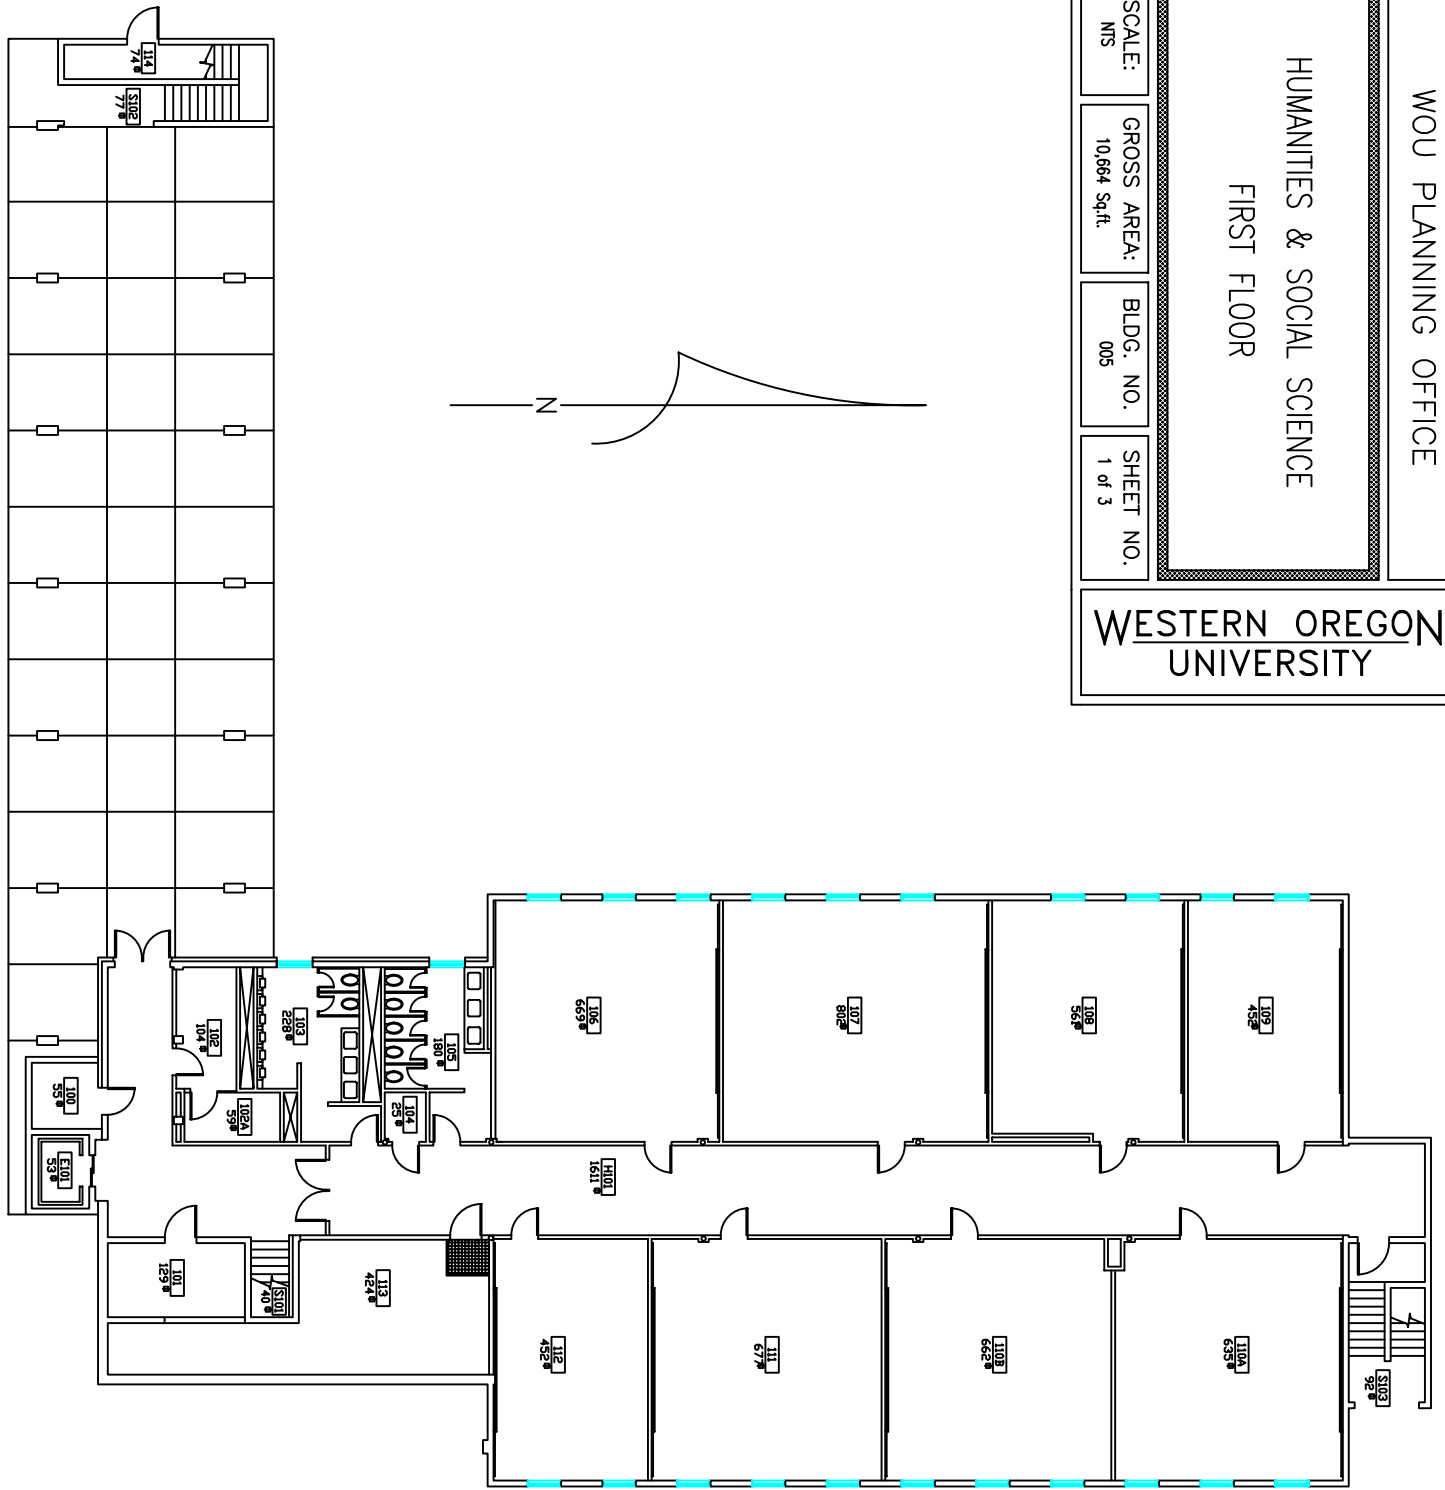

WOU PLANNING OFFICE

HUMANITIES & SOCIAL SCIENCE  
FIRST FLOOR

WESTERN OREGON  
UNIVERSITY

FILE NAME:  
Bld005-dll floors

DRAWN BY:

REVISED:

SCALE:  
N/S

GROSS AREA:  
10,664 Sq.ft.

BLDG. NO.  
005

SHEET NO.  
1 of 3

WOU PLANNING OFFICE

HUMANITIES & SOCIAL SCIENCE  
SECOND FLOOR

REVISED:  
11/05 DRL

SCALE:  
N1S

GROSS AREA:  
12,142 Sq.ft.

BLDG. NO.  
005