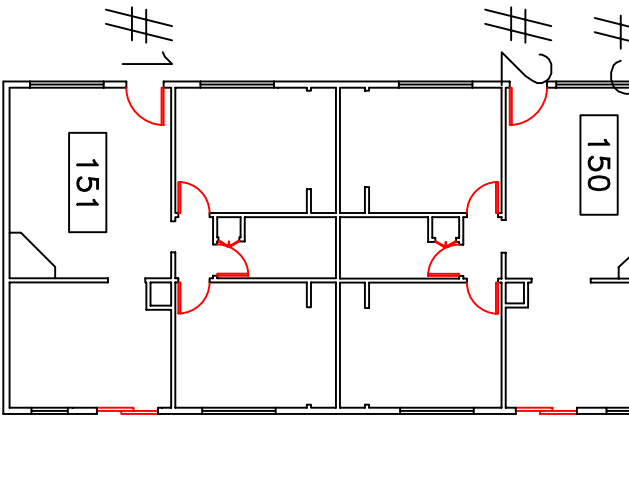

584

586

FILE NAME:
Bid89

DRAWN BY:

REVISED:
11/05 DRL

WOU PLANNING OFFICE

CAMPUS ESTATES
FAMILY HOUSING
#584, #586

SCALE:
NTS

GROSS AREA:
12,044 Sqft.

BLDG. NO.
089

SHEET NO.
1 of 2

WESTERN OREGON
UNIVERSITY

608

#1

#2

#3

#4

610

#1

#2

#3

#4

FILE NAME:
Blp89

DRAWN BY:

REVISED:
11/05 DRL

WOU PLANNING OFFICE

CAMPUS ESTATES
FAMILY HOUSING
#608, #610

SCALE:
NTS

GROSS AREA:
12,044 Sqft.

BLDG. NO.
089

SHEET NO.
2 of 2

WESTERN OREGON
UNIVERSITY