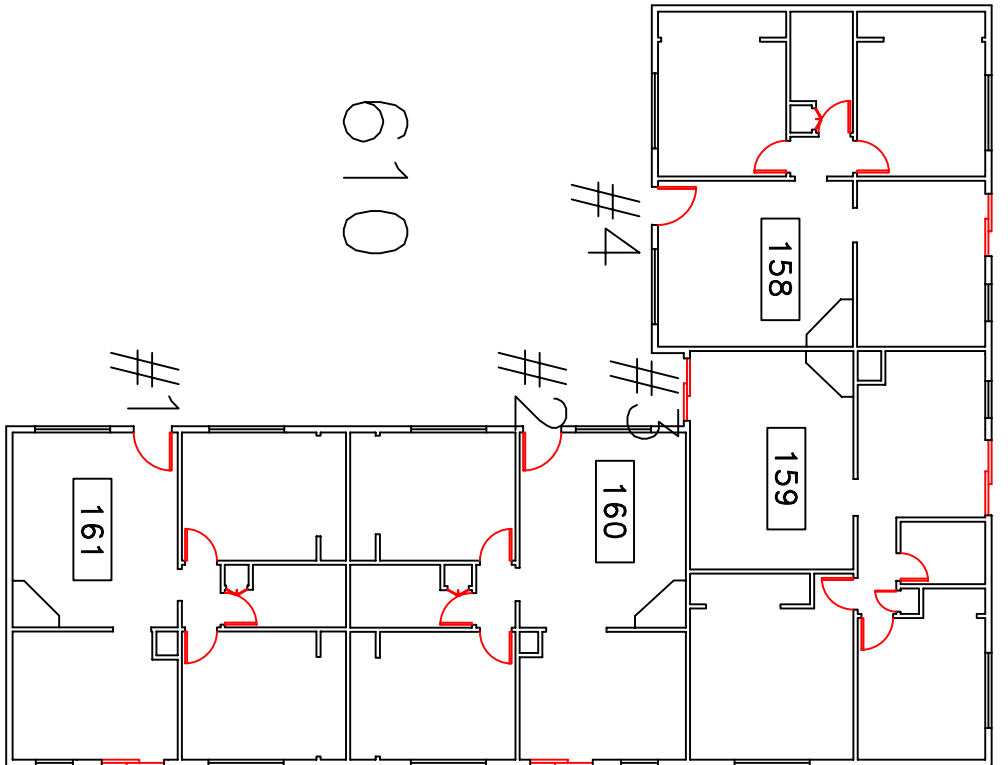

GROSS AREA:
12,044 Sqft.

BLDG. NO.
089

SHEET NO.
1 of 2

WESTERN OREGON
UNIVERSITY

608

#1

#2

#3

#4

610

#1

#2

#3

#4

FILE NAME:
Blp89

DRAWN BY:

REVISED:
11/05 DRL

WOU PLANNING OFFICE

CAMPUS ESTATES
FAMILY HOUSING
#608, #610

SCALE:
NTS

GROSS AREA:
12,044 Sqft.

BLDG. NO.
089

SHEET NO.
2 of 2

WESTERN OREGON
UNIVERSITY