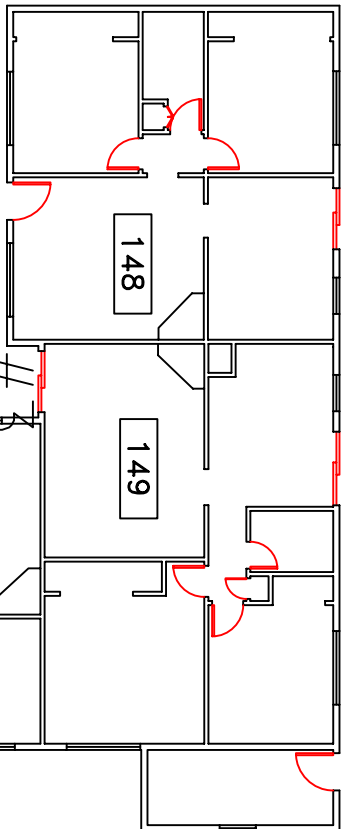

584

586

FILE NAME:
Bid89

DRAWN BY:

REVISED:
11/05 DRL

WOU PLANNING OFFICE

CAMPUS ESTATES
FAMILY HOUSING
#584, #586

SCALE:
NTS

GROSS AREA:
12,044 Sqft.

BLDG. NO.
089

SHEET NO.
1 of 2

WESTERN OREGON
UNIVERSITY

608

#1

#2

#3

#4

610

#1

#2

#3

#4

FILE NAME:
Blp89

DRAWN BY: