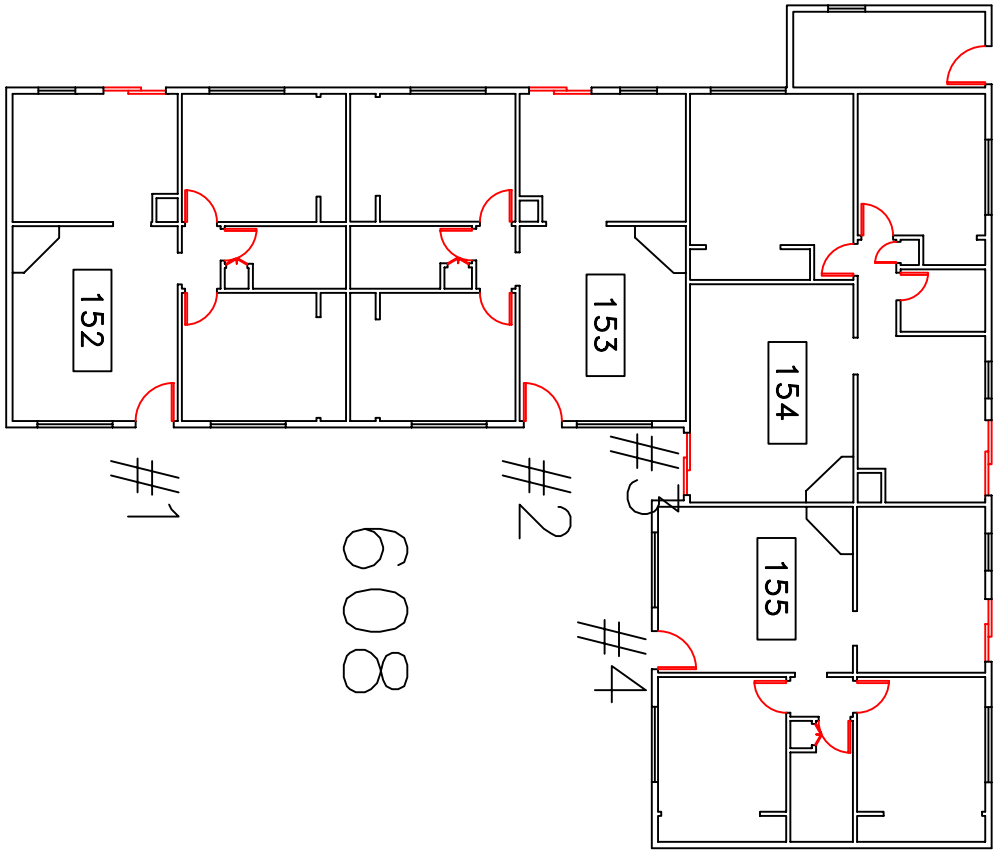

584

586

FILE NAME:
Bid89

DRAWN BY:

REVISED:
11/05 DRL

WOU PLANNING OFFICE

CAMPUS ESTATES
FAMILY HOUSING
#584, #586

SCALE:
NTS

GROSS AREA:
12,044 Sqft.

BLDG. NO.
089

SHEET NO.
1 of 2

WESTERN OREGON
UNIVERSITY

608

#1

#2

#3

#4

610

#1

#2

#3

#4

FILE NAME:
Blp89

DRAWN BY:

REVISED:
11/05 DRL

WOU PLANNING OFFICE

CAMPUS ESTATES
FAMILY HOUSING
#608, #610

SCALE:
NTS

GROSS AREA:
12,044 Sqft.

BLDG. NO.
089

SHEET NO.
2 of 2

WESTERN OREGON
UNIVERSITY