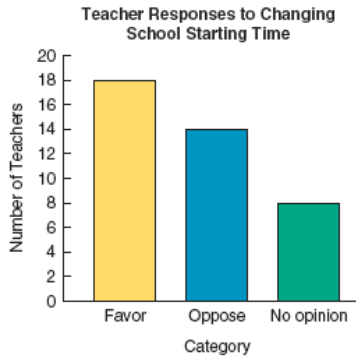

Bar Graph Key Features, Graphing Techniques & Uses

Pie Graph Key Features, Graphing Techniques & Uses

Pie Graph of Teacher Responses to Changing Hours of School Day

Pictograph Key Features, Graphing Techniques & Uses

Line Plot Key Features, Graphing Techniques & Uses

Stem and Leaf Plots Key Features, Graphing Techniques & Uses

Homework Scores

| Stem | Leaf |
|------|-------------|
| 1 | 9 |
| 2 | 2788 |
| 3 | 022447779 |
| 4 | 01335567889 |
| 5 | 00 |