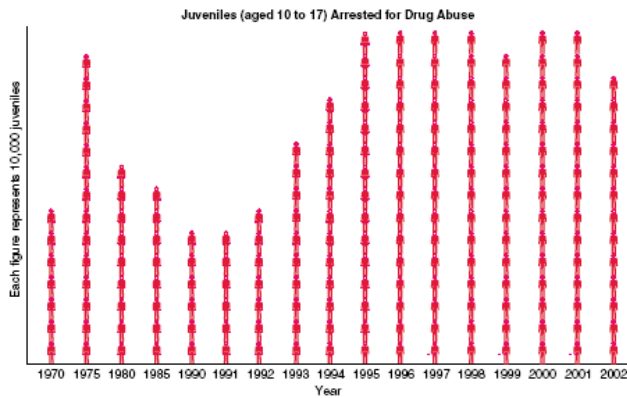

Bar Graph Key Features, Graphing Techniques & Uses

Pie Graph Key Features, Graphing Techniques & Uses

Pie Graph of Teacher Responses to Changing Hours of School Day

Pictograph Key Features, Graphing Techniques & Uses

Line Plot Key Features, Graphing Techniques & Uses

Stem and Leaf Plots Key Features, Graphing Techniques & Uses

Homework Scores

| Stem | Leaf |
|------|-------------|
| 1 | 9 |
| 2 | 2788 |
| 3 | 022447779 |
| 4 | 01335567889 |
| 5 | 00 |