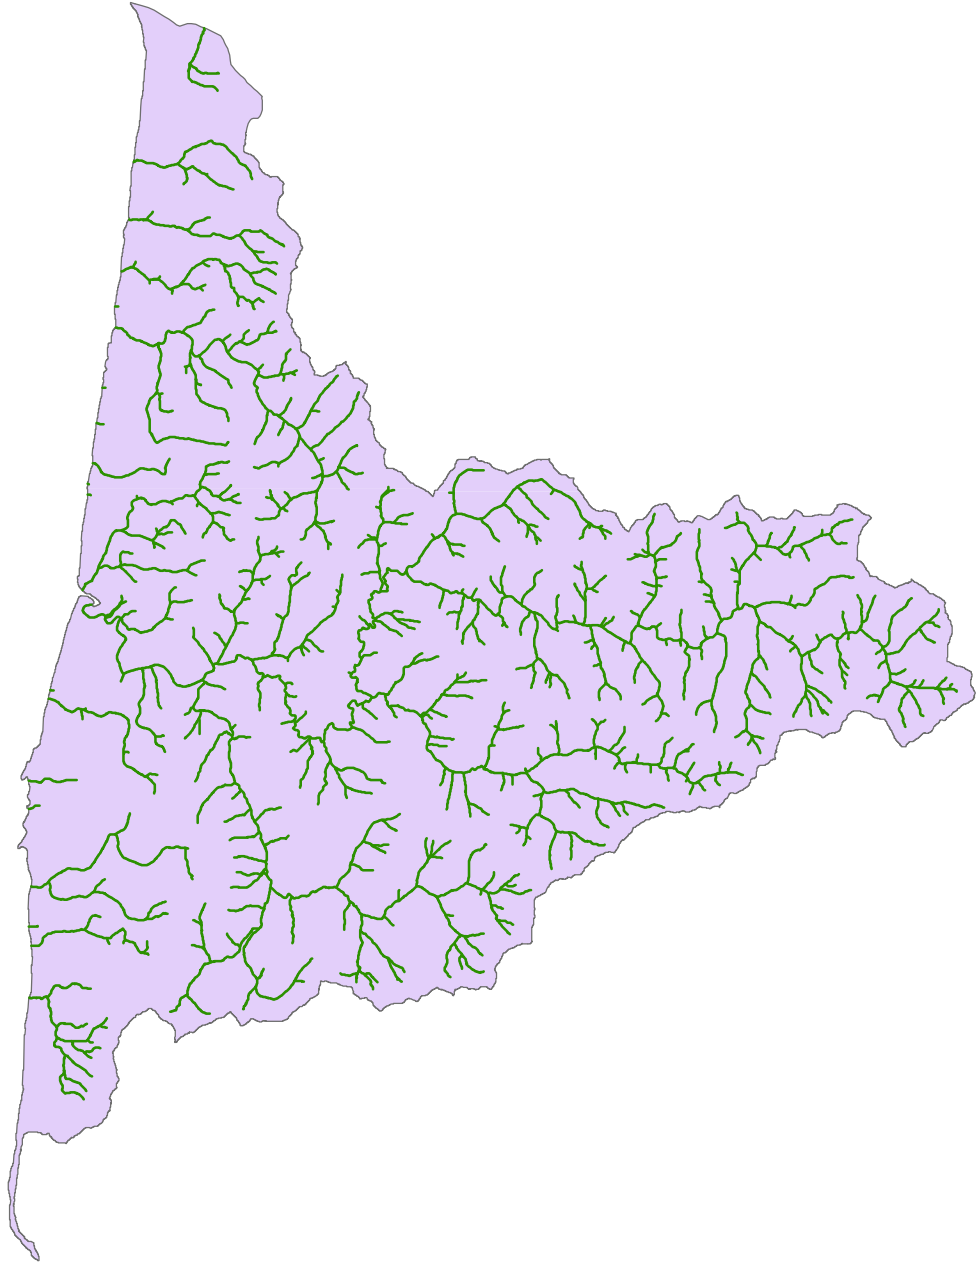

Alesea Basin, Lincoln County Streams on Watershed

Legend

-  coast streams
-  Coast shed

By: Seth and Andrew