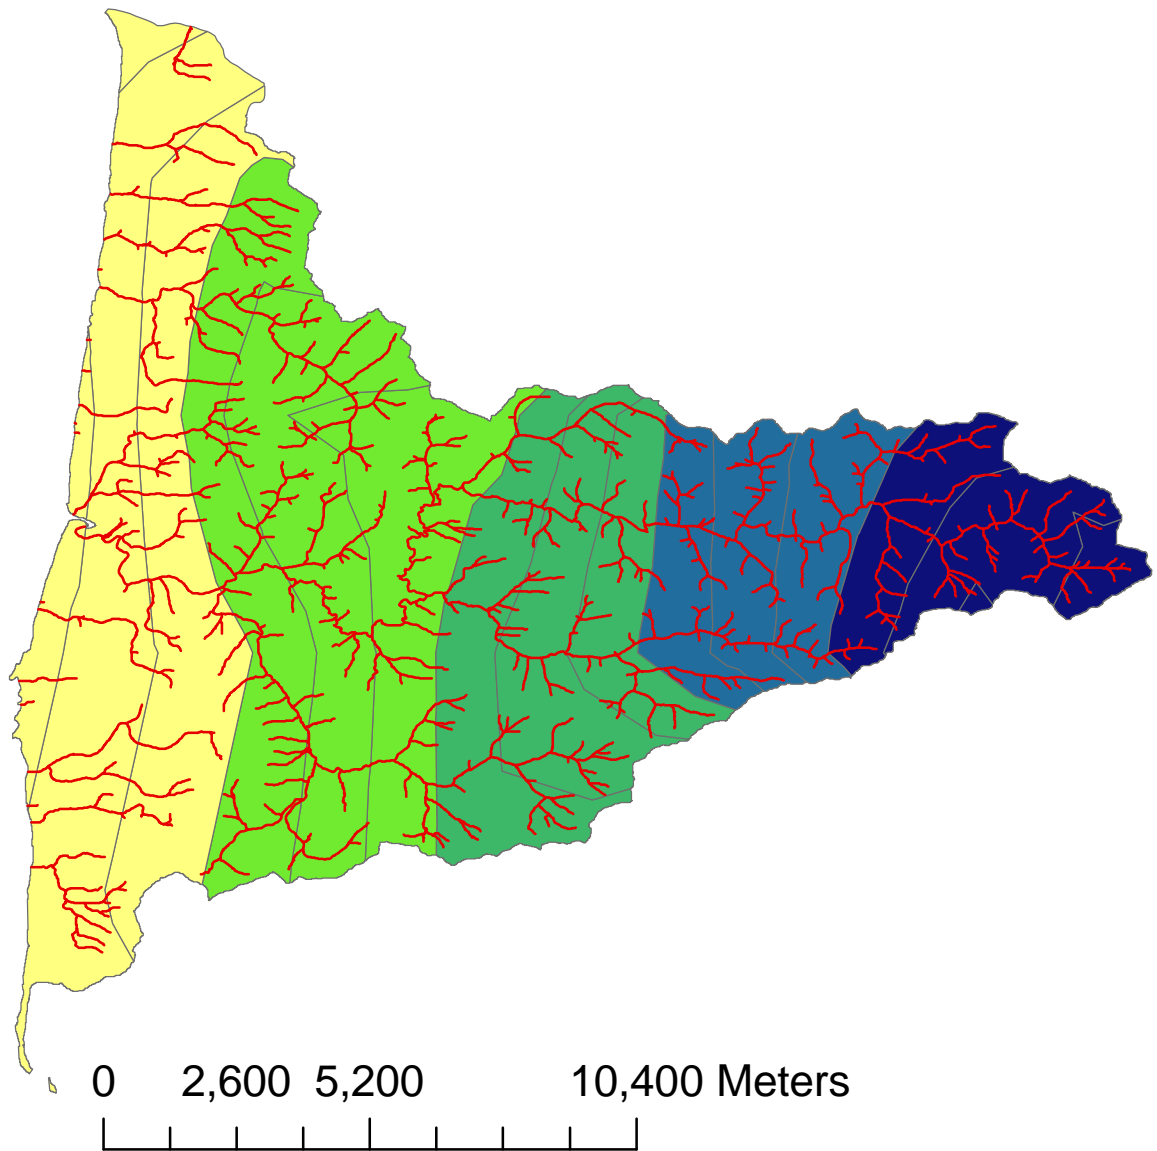

Alsea Basin, Lincoln County precipitation & streams

Legend

— coast streams

Yearly Precipitation rainfall in inches