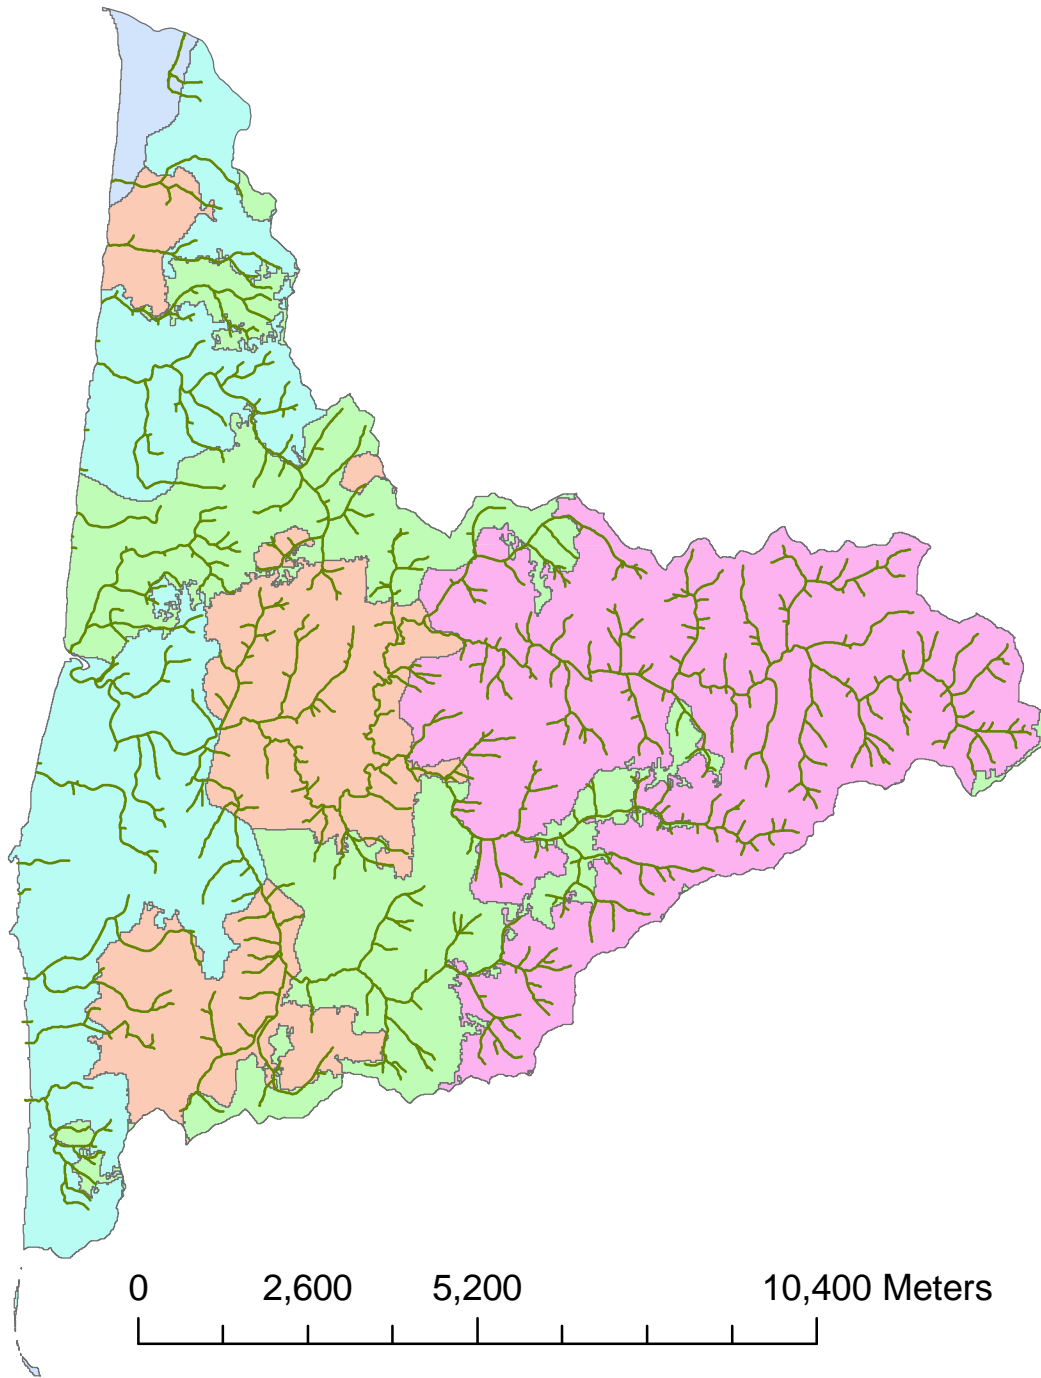

Alesa Basin, Lincoln County Vegetation & Streams

Legend

— coast streams

Vegetation

Vegetation Type

-  SITKA SPRUCE-WESTERN HEMLOCK MARITIME FOREST
-  DOUGLAS FIR/WESTERN HEMLOCK/WESTERN RED CEDAR FOREST
-  CONIFER-DECIDUOUS FOREST
-  GRASS-SHRUB-SAPLING or REGENERATING YOUNG FOREST
-  URBAN