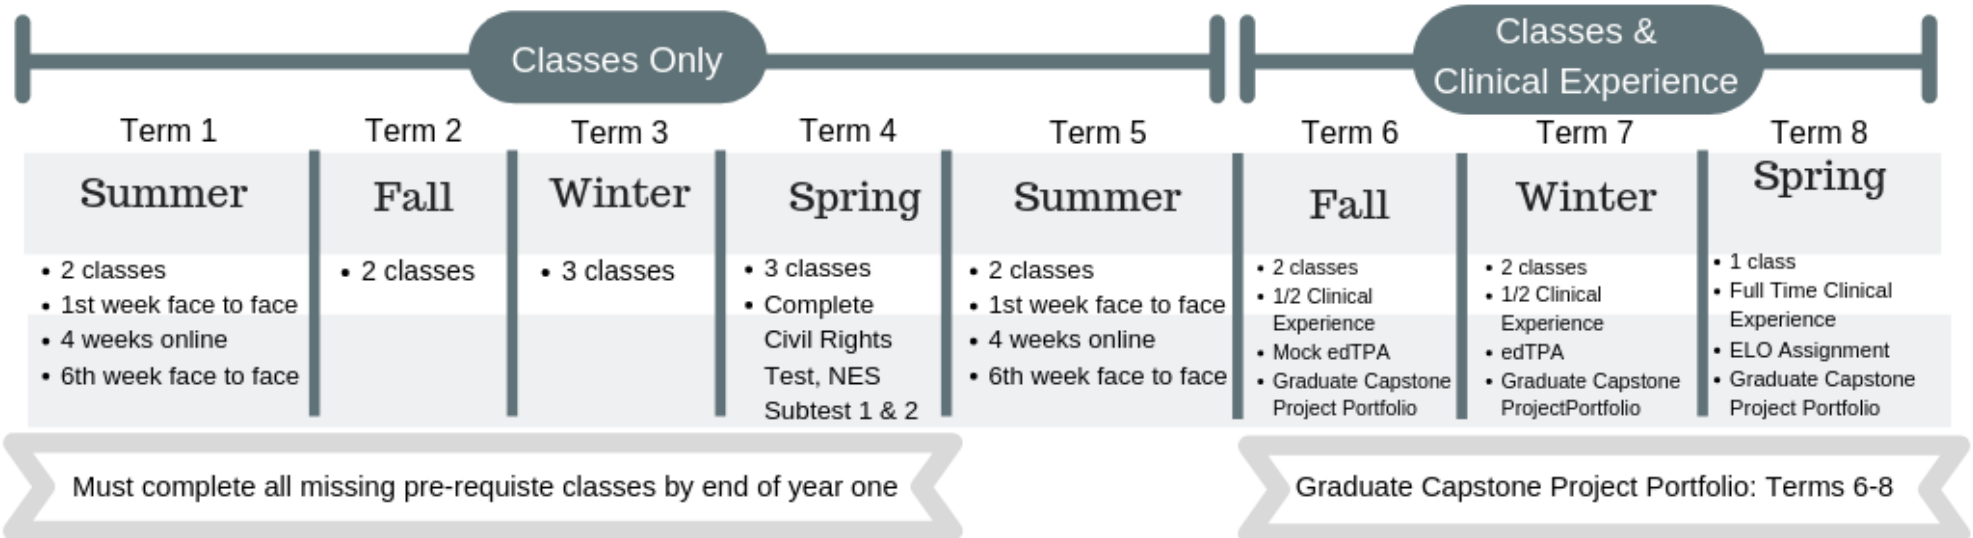

Elementary Masters in Arts of Teaching: eMAT

8-Terms, Hybrid format (face-to-face & online), Multiple subjects, K-8 Licensure and Graduate Program

New Cohorts

- **Apply:** March
- **Acceptance Notice:** April
- **Start:** June
- **Graduate:** in 2-years