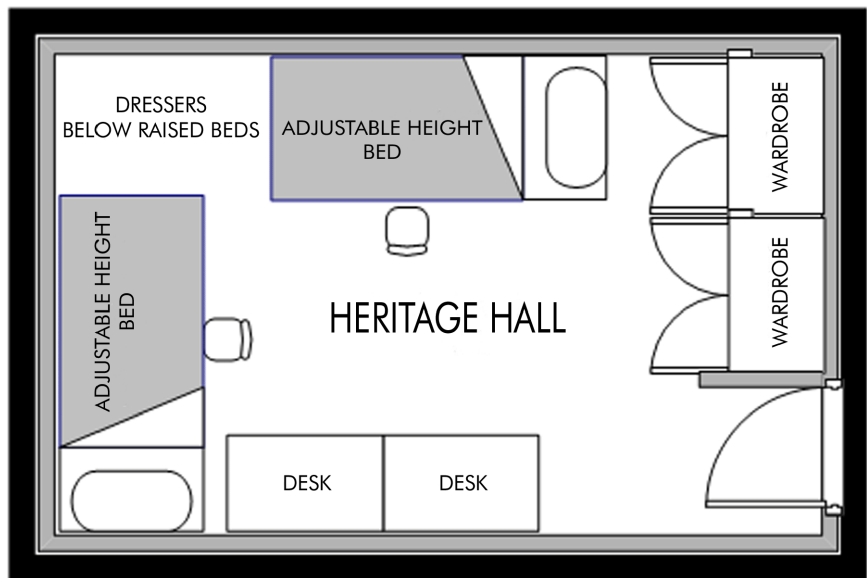

ROOM SPECS: HERITAGE

Each room in Heritage is equipped with 2 extra long beds (Mattresses are 80" long). Two wardrobe units provide wardrobe space and 3 drawers for each student. Heritage rooms also provide desk area, chair and a dresser for each student.

TOTAL SQ. FOOTAGE:

Approximately 162 square feet - Room dimensions may vary

DESK:

HEIGHT: 2' 6"
DESKTOP WIDTH: 3' 6.5"
DESKTOP DEPTH: 2'
MOVEABLE?: Yes

DRESSER:

WIDTH: 36"
DEPTH: 24"
HEIGHT: 30"
MOVEABLE: Yes
DRAWERS: 3

Note: Each drawer measures 32" wide X 19" deep X 5.25" tall.

WARDROBE:

HEIGHT: 6' 1"
DEPTH OF UNIT: 24"
WIDTH: 36"
OF DRAWERS: 3
ROOM ON TOP: Yes
HOW MUCH?: 2'
MOVEABLE?: Yes

Note: The interior of each wardrobe is divided into 2 sides. One side is intended for hanging space and offers the following space for hanging garments: 65.5" tall X 14" wide X 22" deep. The other side of the wardrobe houses 3 drawers for storage. Each drawer measures 14" wide X 19" deep X 5.25" tall.

BED:

WIDTH: 3' 2"
LENGTH: 7' 1"
MOVEABLE: Yes
STACKABLE: Yes
STORAGE BELOW? Yes

Note: Depending upon how high the bed is lofted, storage beneath the bed varies from a minimum of 12" to a maximum of 31".