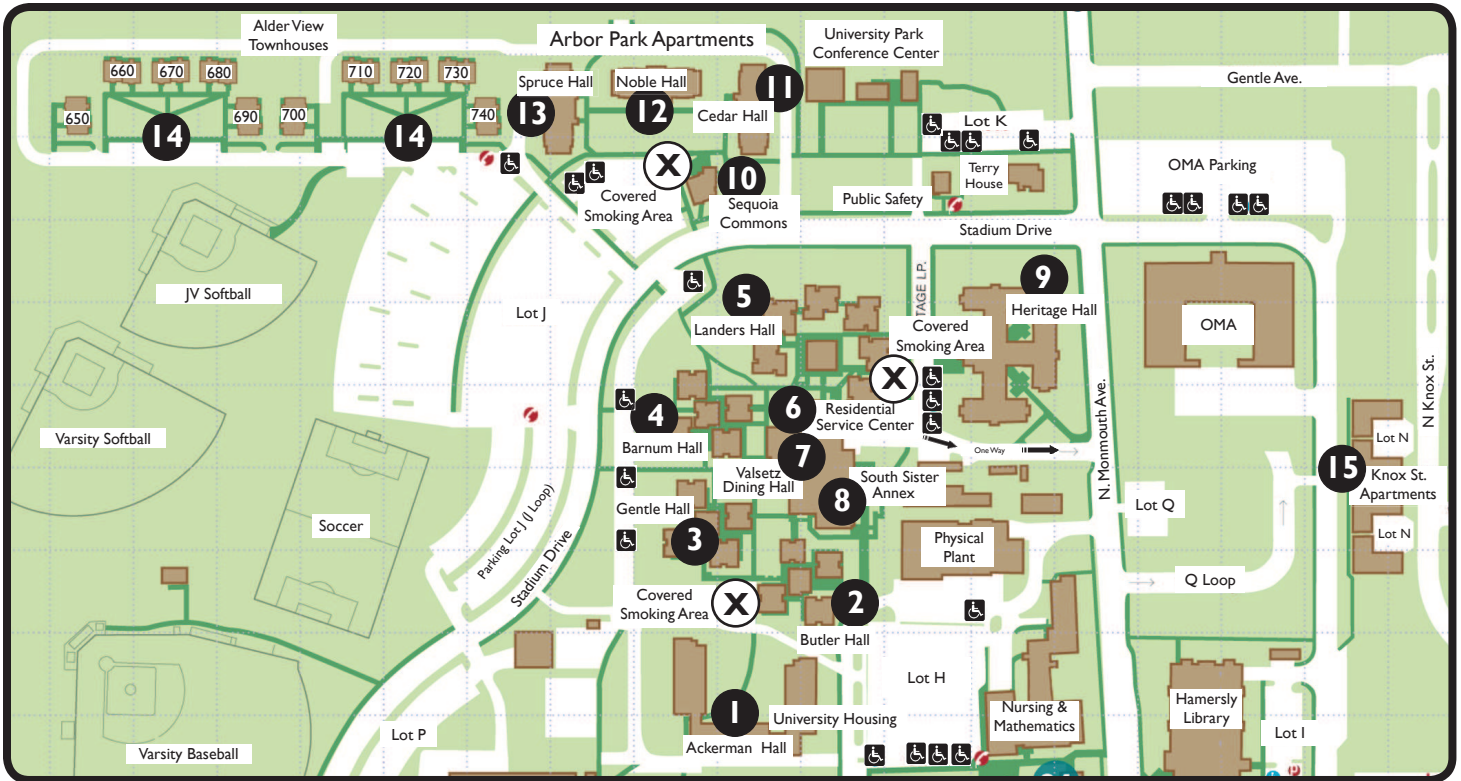

RESIDENTIAL COMMUNITY