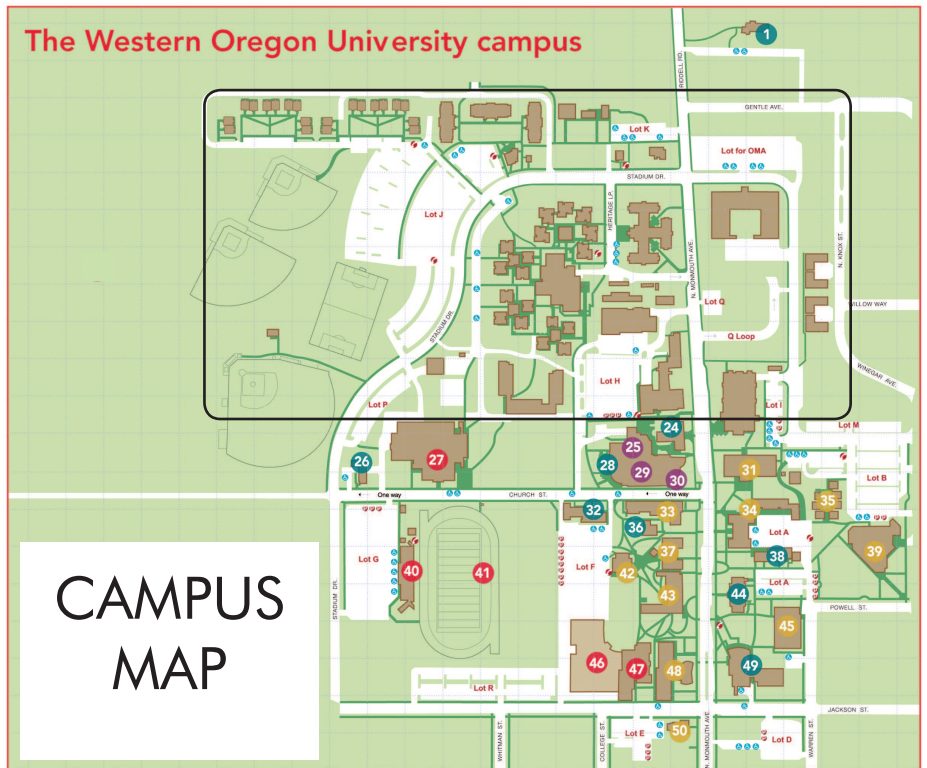

DIRECTIONS TO CAMPUS:

Interstate 5 Northbound:

- Take Exit 249 (Commercial Street). Follow Commercial into Salem, and as you near downtown, Commercial will curve to the right and become Liberty Street.
- Stay on Liberty until you reach Marion Street. Turn left, cross the Marion Street Bridge (use the left lanes) on to Highway 22, and follow the signs marked "Dallas/Ocean Beaches."
- Stay on Highway 22 until you reach Highway 99W.
- Follow the signs marked Monmouth/Corvallis and take the exit to the right up and over the overpass and follow the signs to Monmouth and the WOU campus.

Alternate Northbound Route:

- Take Interstate 5 Exit 228 and follow highway 34 towards Corvallis.
- After crossing the Willamette River into Corvallis, turn right onto scenic highway 99W at the second light past the bridge. Continue north about 20 miles and follow the signs to Monmouth and the WOU campus.

Interstate 5 Southbound:

- Take Exit 260A (Salem Parkway). Follow the Parkway into Salem. The Parkway will curve to the left and become Commercial Street.
- Stay on Commercial until you reach Marion Street. Turn right onto the Marion Street Bridge, (staying in the left lanes on the bridge) cross the Marion Street Bridge on to Highway 22, and follow the signs marked "Dallas/Ocean Beaches."
- Stay on Highway 22 until you reach Highway 99W.
- Follow the signs marked Monmouth/Corvallis and take the exit to the right up and over the overpass and follow the signs to Monmouth and the WOU campus.

Once in Monmouth:

- Take a right at the intersection of Main Street and 99W (there is a stop light here) on to Main Street.
- Follow Main Street to Monmouth Ave.
- Take a right onto Monmouth Ave. The Residence Halls are located at the North end of campus off of Monmouth Ave.