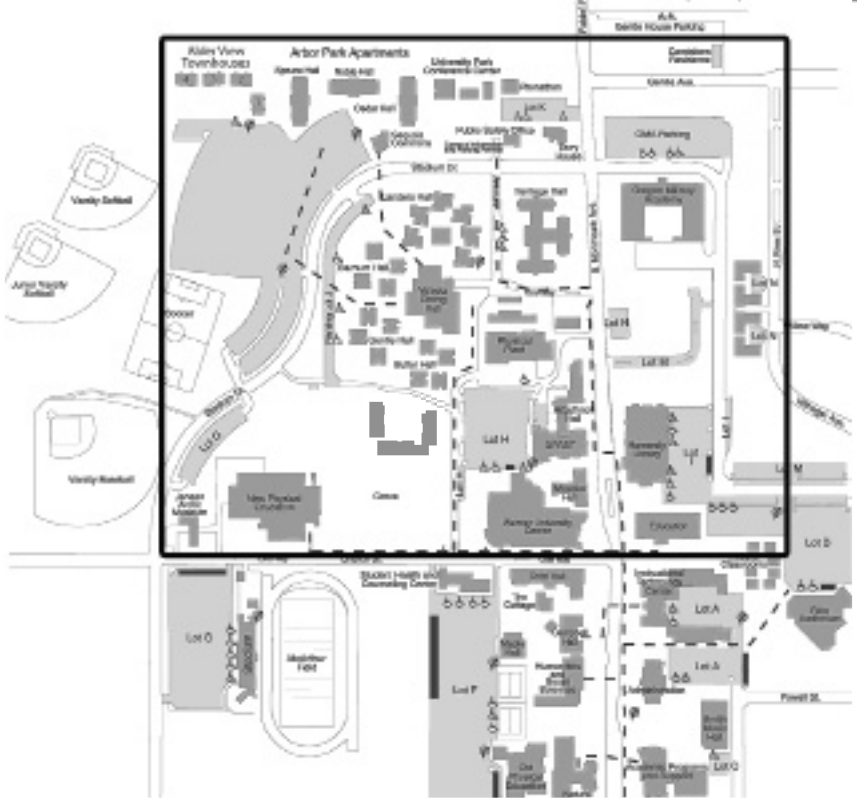

CAMPUS MAP

DIRECTIONS TO CAMPUS:

Interstate 5 Northbound:

- Take Exit 249 (Commercial Street). Follow Commercial into Salem, and as you near downtown, Commercial will curve to the right and become Liberty Street.
- Stay on Liberty until you reach Marion Street. Turn left, cross the Marion Street Bridge (use the left lanes) on to Highway 22, and follow the signs marked "Dallas/Ocean Beaches."
- Stay on Highway 22 until you reach Highway 99W.
- Follow the signs marked Monmouth/Corvallis and take the exit to the right up and over the overpass and follow the signs to Monmouth and the WOU campus.

Alternate Northbound Route:

- Take Interstate 5 Exit 228 and follow highway 34 towards Corvallis.
- After crossing the Willamette River into Corvallis, turn right onto scenic highway 99W at the second light past the bridge. Continue north about 20 miles and follow the signs to Monmouth and the WOU campus.

Interstate 5 Southbound:

- Take Exit 260A (Salem Parkway). Follow the Parkway into Salem. The Parkway will curve to the left and become Commercial Street.
- Stay on Commercial until you reach Marion Street. Turn right onto the Marion Street Bridge, (staying in the left lanes on the bridge) cross the Marion Street Bridge on to Highway 22, and follow the signs marked "Dallas/Ocean Beaches."
- Stay on Highway 22 until you reach Highway 99W.
- Follow the signs marked Monmouth/Corvallis and take the exit to the right up and over the overpass and follow the signs to Monmouth and the WOU campus.

Once in Monmouth:

- Take a right at the intersection of Main Street and 99W (there is a stop light here) on to Main Street.
- Follow Main Street to Monmouth Ave.
- Take a right onto Monmouth Ave. The Residence Halls are located at the North end of campus off of Monmouth Ave.