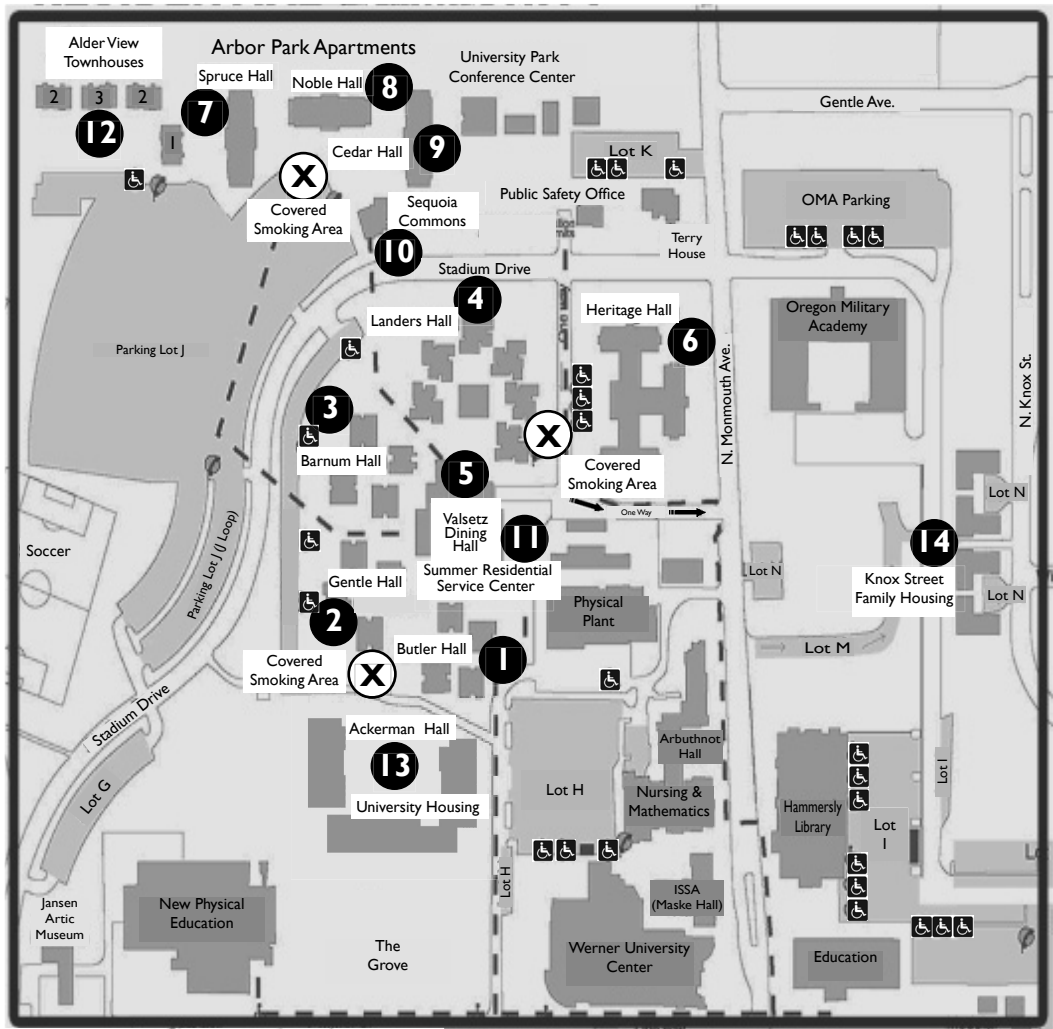

CAMPUS MAP

DIRECTIONS TO CAMPUS:

Interstate 5 Northbound:

- Take Exit 249 (Commercial Street). Follow Commercial into Salem, and as you near downtown, Commercial will curve to the right and become Liberty Street.
- Stay on Liberty until you reach Marion Street. Turn left, cross the Marion Street Bridge (use the left lanes) on to Highway 22, and follow the signs marked "Dallas/Ocean Beaches."
- Stay on Highway 22 until you reach Highway 99W.
- Follow the signs marked Monmouth/Corvallis and take the exit to the right up and over the overpass and follow the signs to Monmouth and the WOU campus.

Alternate Northbound Route:

- Take Interstate 5 Exit 228 and follow highway 34 towards Corvallis.
- After crossing the Willamette River into Corvallis, turn right onto scenic highway 99W at the second light past the bridge. Continue north about 20 miles and follow the signs to Monmouth and the WOU campus.

Interstate 5 Southbound:

- Take Exit 260A (Salem Parkway). Follow the Parkway into Salem. The Parkway will curve to the left and become Commercial Street.
- Stay on Commercial until you reach Marion Street. Turn right onto the Marion Street Bridge, (staying in the left lanes on the bridge) cross the Marion Street Bridge on to Highway 22, and follow the signs marked "Dallas/Ocean Beaches."
- Stay on Highway 22 until you reach Highway 99W.
- Follow the signs marked Monmouth/Corvallis and take the exit to the right up and over the overpass and follow the signs to Monmouth and the WOU campus.

Once in Monmouth:

- Take a right at the intersection of Main Street and 99W (there is a stop light here) on to Main Street.
- Follow Main Street to Monmouth Ave.
- Take a right onto Monmouth Ave. The Residence Halls are located at the North end of campus off of Monmouth Ave.