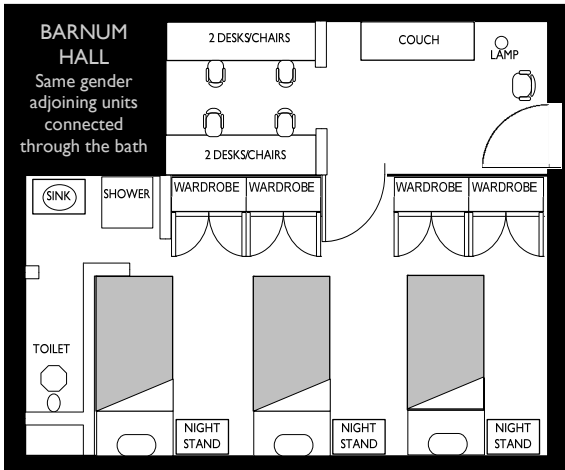

FIRST YEAR HALLS

BARNUM HALL

EACH ROOM IN BARNUM HALL IS APPROXIMATELY 375 SQUARE FEET AND INCLUDES THE FOLLOWING:

- 2 – 4 extra long (80") single beds – students must provide their own extra long twin linens
- 4 Wardrobes with drawers
- 4 desks/chairs
- 3 night stands
- 1 couch
- 1 chair
- 1 floor lamp
- University Residences Recycling Bin
- Shared adjoining same gender double bathrooms
- LIMIT: 4 Students - though 3 are generally placed

BASIC ROOM SPECS—BARNUM HALL

- **WARDROBE:** Wardrobe(s) are NOT moveable. Dimensions are 6' 10" tall x 2' deep x 3' wide. There is 1' 5" storage available on top of wardrobe
- **BED:** Beds are moveable. Dimensions are 6' 10" x 3' 6". Depending on how high the bed is lofted, storage beneath the bed varies from a minimum of 12" to 31"
- **DESK:** Desks are NOT moveable. Dimensions are 2' 7" high x 7' wide x 2' deep
- **NIGHTSTAND:** Nightstands have one adjustable shelf. Dimensions are: 29.5" tall X 24" wide X 16" deep

BASIC ROOM SPECS - MAASKE HALL

- **WARDROBE:** Wardrobe is moveable. Dimensions are 6' 1" tall x 2' deep x 3' wide. There is 2' storage available on top of wardrobe. Each wardrobe also contains (3) 14" wide X 19" deep X 5.25" tall drawers for storage in addition to hanging space
- **BED:** Beds are moveable and stackable. Dimensions are 7' 1" x 3' 2". Depending on how high the bed is lofted, storage beneath the bed varies from a minimum of 12" to 31"
- **DESK:** Desks are moveable. Dimensions are 2' 6" high x 3' 6.5" wide x 2' deep. There is a single shelf for books at the top of each desk
- **DRESSER:** Each dresser has 3 drawers. Dimensions are 30" high x 36" wide x 24" deep