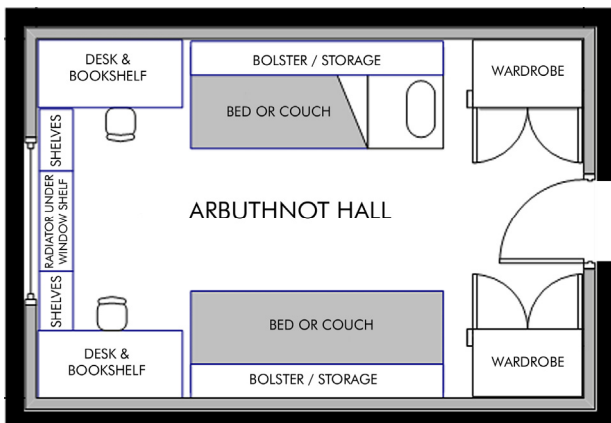

- 2 Extra long (80") single beds – students must provide their own extra long twin linens. Beds have bolsters which offer additional storage. Upon request, one bed may be removed
- 2 Wardrobes with drawers
- 2 Desks/chairs
- 2 Corkboards
- 4 Bookshelves
- University Residences Recycling Bin

BASIC ROOM SPECS - ARBUTHNOT HALL

- **WARDROBE:** Wardrobe(s) are NOT moveable. Dimensions are 6' 10" tall x 3' x 2'. There is 2' storage available on top of wardrobe. One side of the wardrobe is for hanging full length garments, the other has 5 drawers
- **BED:** Beds are moveable. Dimensions are 6' 10.5" x 3' 6". A bolster against the wall provides a backrest to convert the bed into a seating area if desired. The bolster also opens to provide more storage space
- **DESK:** Desks are NOT moveable. Dimensions are 2' 7" high x 7' wide x 2' deep, and provide 3 large drawers for storage
- **BOOKSHELVES:** Bookshelves are secured to the walls and built in on either side of the window in each room

ROOM LAYOUTS & SPECS