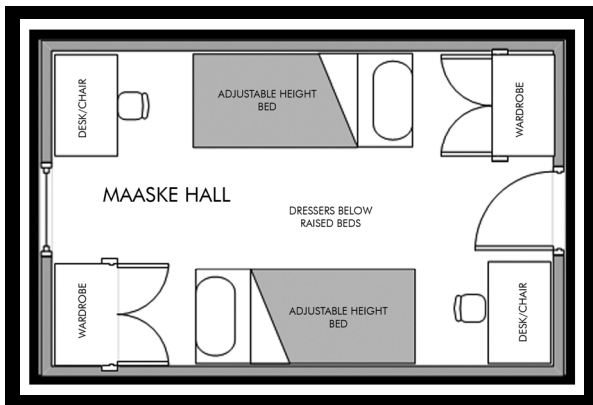

MAASKE HALL

EACH MAASKE ROOM IS APPROXIMATELY 159 SQUARE FEET AND INCLUDE THE FOLLOWING:

- 2 extra long (80") single beds – students must provide their own extra long twin linens
- 2 Wardrobes with drawers
- 2 Desks/chairs
- 2 Dressers
- University Residences Recycling Bin

BASIC ROOM SPECS - MAASKE HALL

- **WARDROBE:** Wardrobe is moveable. Dimensions are 6' 1" tall x 2' deep x 3' wide. There is 2' storage available on top of wardrobe. Each wardrobe also contains (3) 14" wide X 19" deep X 5.25" tall drawers for storage in addition to hanging space
- **BED:** Beds are moveable and stackable. Dimensions are 7' 1" x 3' 2". Depending on how high the bed is lofted, storage beneath the bed varies from a minimum of 12" to 31"
- **DESK:** Desks are moveable. Dimensions are 2' 6" high x 3' 6.5" wide x 2' deep. There is a single shelf for books at the top of each desk
- **DRESSER:** Each dresser has 3 drawers. Dimensions are 30" high x 36" wide x 24" deep

ARBUTHNOT HALL

EACH ARBUTHNOT ROOM IS APPROXIMATELY 177 SQUARE FEET AND INCLUDE THE FOLLOWING: