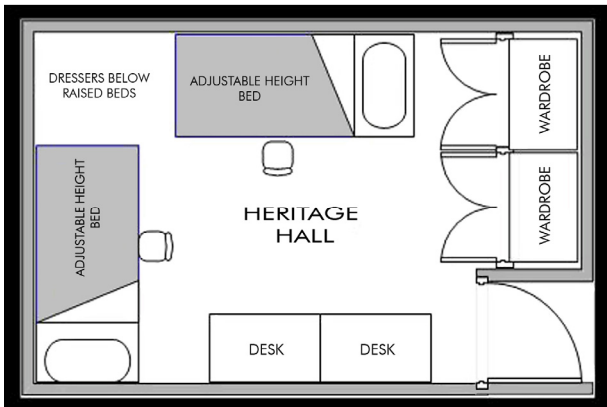

HERITAGE HALL

EACH ROOM IN HERITAGE HALL IS APPROXIMATELY 162 SQUARE FEET AND INCLUDES THE FOLLOWING:

- 2 Extra long (80") single beds – students must provide their own extra long twin linens
- 2 Desks/chairs
- 2 Dressers
- 2 Wardrobes with drawers
- University Residences Recycling Bin
- LIMIT: 2 Students
- **11 designated singles available**
  Placement based on application date & availability
  Rate is higher, See Room & Board Rate Sheet

BASIC ROOM SPECS - HERITAGE HALL

- **WARDROBE:** Wardrobe is moveable. Dimensions are 6' 1" tall x 2' deep x 3' wide. There is 2' storage available on top of wardrobe. Each wardrobe also contains (3) 14" wide X 19" deep X 5.25" tall drawers for storage in addition to hanging space
- **BED:** Beds are moveable and stackable. Dimensions are 7' 1" x 3' 2". Depending on how high the bed is lofted, storage beneath the bed varies from a minimum of 12" to 31"
- **DESK:** Desks are moveable. Dimensions are 2' 6" high x 3' 6.5" wide x 2' deep. There is a single shelf for books at the top of each desk
- **DRESSER:** Each dresser has 3 drawers. Dimensions are 30" high x 36" wide x 24" deep