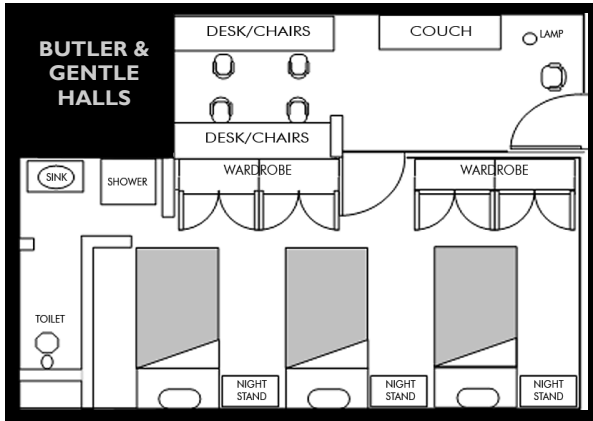

LANDERS HALL

EACH ROOM IN LANDERS HALL IS APPROXIMATELY 175 SQUARE FEET AND INCLUDES THE FOLLOWING:

- 2 Extra long (80") single beds – students must provide their own extra long twin linens
- 2 Dressers
- 2 Wardrobes with drawers
- University Residences Recycling Bin

BASIC ROOM SPECS—LANDERS HALL

- **WARDROBE:** Wardrobe is moveable. Dimensions are 6' 1" tall x 2' deep x 3' wide. There is 2' storage available on top of wardrobe. Each wardrobe also contains (3) 14" wide X 19" deep X 5.25" tall drawers for storage in addition to hanging space
- **BED:** Beds are moveable and stackable. Dimensions are 7' 1" x 3' 2". Depending on how high the bed is lofted, storage beneath the bed varies from a minimum of 12" to 31"
- **DESK:** Desks are moveable. Dimensions are 2' 6" high x 3' 6.5" wide x 2' deep. There is a single shelf for books at the top of each desk
- **DRESSER:** Each dresser has 3 drawers. Dimensions are 30" high x 36" wide x 24" deep

UPPERCLASS HALLS

BUTLER & GENTLE HALLS

EACH ROOM IN BUTLER HALL IS APPROXIMATELY 375 SQUARE FEET AND INCLUDES THE FOLLOWING:

- 2 – 4 extra long (80") single beds – students must provide their own extra long twin linens
- 4 Wardrobes with drawers
- 4 desks/chairs
- 3 - 4 night stands
- 1 Couch
- 1 Living room area chair
- 1 Floor lamp
- 1 University Residences Recycling Bin
- Private bathrooms
- LIMIT: 4 students
- **12 Kitchenette Units Available**
 - Room Specs remain the same with occupancy of 2 residents per Kitchenette.
 - Rate is different, see Room & Board Rate Sheet