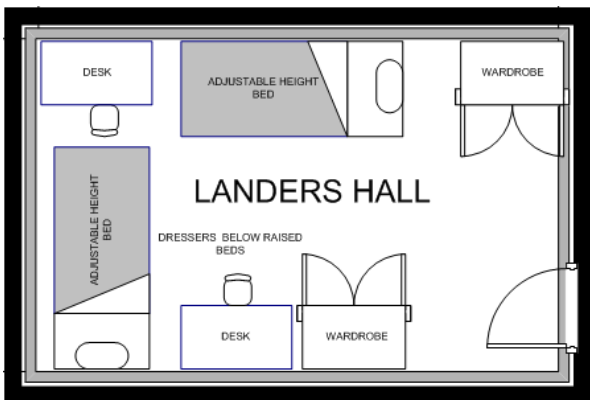

LANDERS HALL

EACH ROOM IN LANDERS HALL IS APPROXIMATELY 175 SQUARE FEET AND INCLUDES THE FOLLOWING:

- 2 Extra long (80") single beds – students must provide their own extra long twin linens
- 2 Dressers
- 2 Wardrobes with drawers
- University Residences Recycling Bin

BASIC ROOM SPECS—LANDERS HALL

- **WARDROBE:** Wardrobe is moveable. Dimensions are 6' 1" tall x 2' deep x 3' wide. There is 2' storage available on top of wardrobe. Each wardrobe also contains (3) 14" wide X 19" deep X 5.25" tall drawers for storage in addition to hanging space
- **BED:** Beds are moveable and stackable. Dimensions are 7' 1" x 3' 2". Depending on how high the bed is lofted, storage beneath the bed varies from a minimum of 12" to 31"
- **DESK:** Desks are moveable. Dimensions are 2' 6" high x 3' 6.5" wide x 2' deep. There is a single shelf for books at the top of each desk
- **DRESSER:** Each dresser has 3 drawers. Dimensions are 30" high x 36" wide x 24" deep