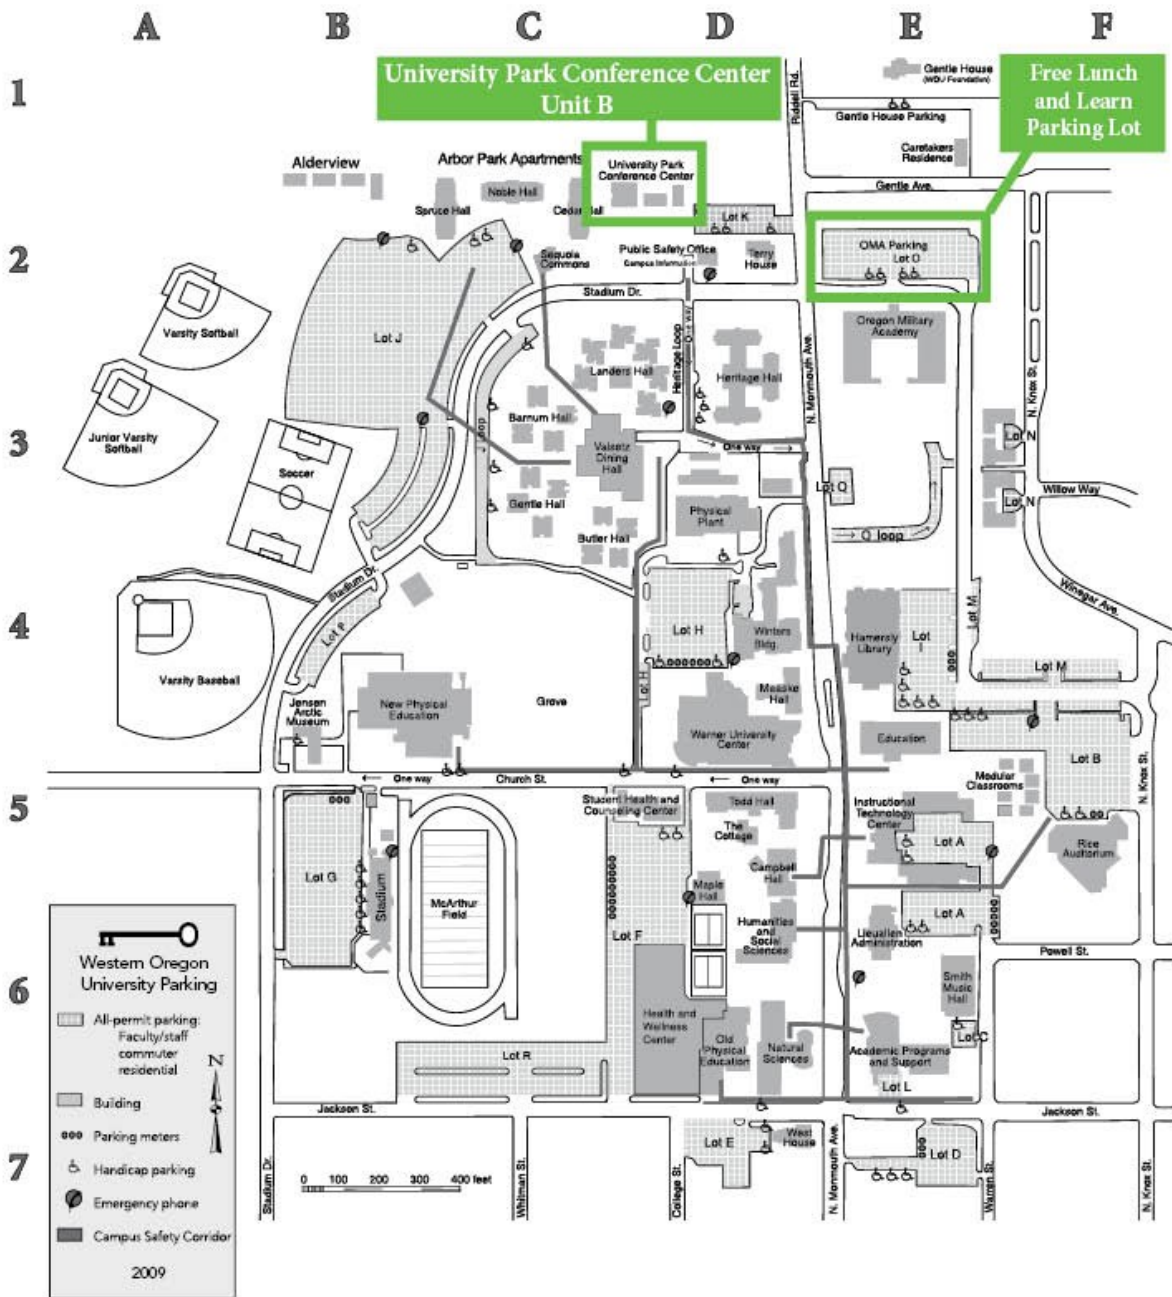

Western Oregon University

Monmouth, Oregon 97361 • Founded 1856

Campus Buildings

Academic Programs and Services	E-7	Hamerly Library	E-4	New Physical Education	B-4	Student Health and Counseling Center	D-5
Alderview Town Houses	B-2	Heritage Hall	D-3	Noble Hall	C-2	Terry House	D-2
Arbor Park Apartments	C-2	Humanities and Social Sciences	D-6	Old Physical Education	D-6	Todd Hall	D-5
Arbuthnot Hall	D-4	Instructional Technology Center	E-5	Oregon Military Academy	E-2	University Park Conference Center	C-2
Barnum Hall	C-3	Jensen Arctic Museum	B-5	Parking Services	E-6	Valsetz Dining Hall	C-3
Butler Hall	C-4	Landers Hall	C-3	Physical Plant	D-3	Werner University Center	D-5
Campbell Hall	D-5	Lienallen Administration Bldg.	E-6	Public Safety	D-2	West House	D-7
Cedar Hall	C-2	Maaske Hall	D-4	Rice Auditorium	F-5	Winters Bldg.	D-4
The Cottage	D-5	Maple Hall	D-5	Sequoia Commons	C-2		
Education	E-5	Mark "Ted" Winters Bldg.	D-4	Smith Music Hall	E-6		
Gentle Hall	C-3	Modular Classrooms	F-5	Spruce Hall	C-2		
Gentle House	E-1	Natural Sciences	D-6	Stadium	B-6		