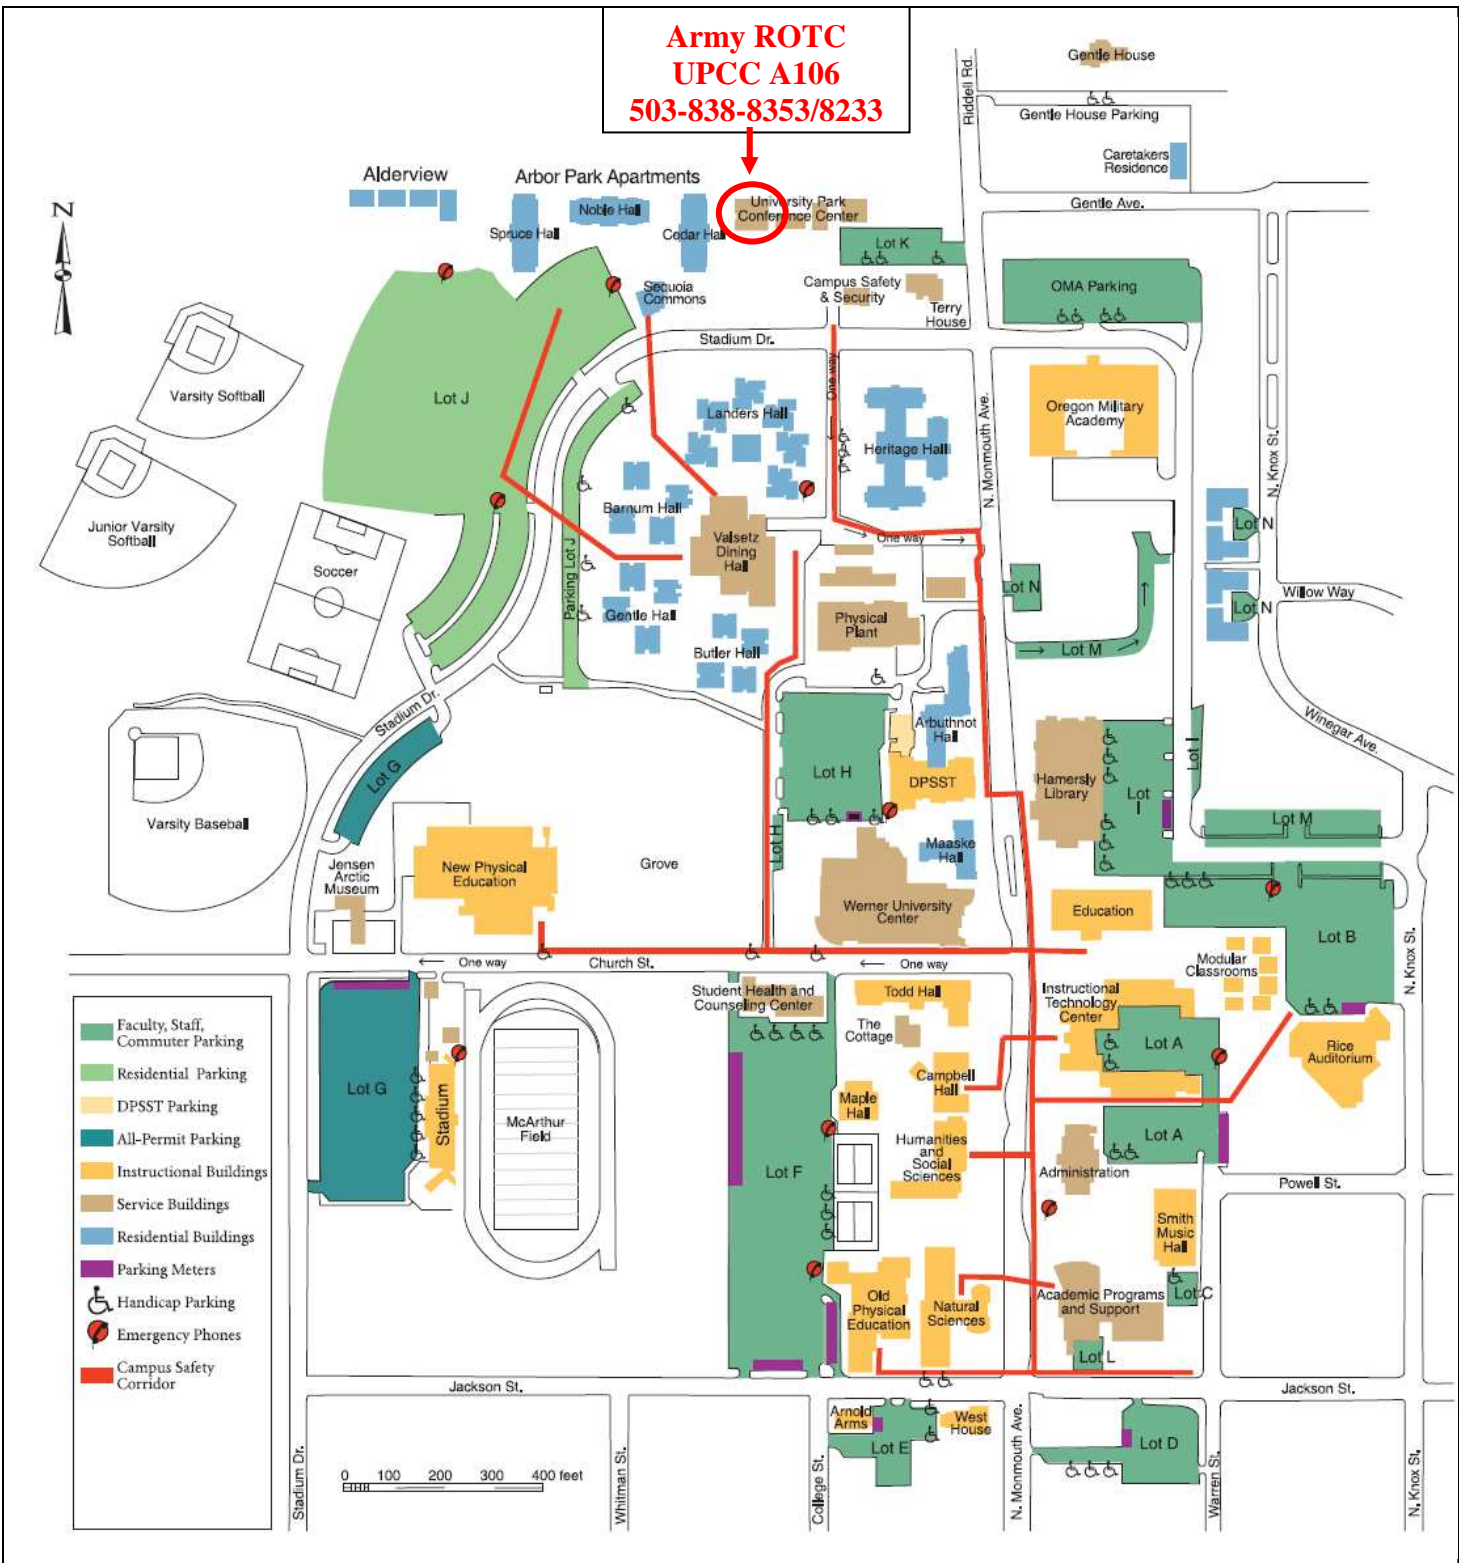

**Army ROTC  
UPCC A106  
503-838-8353/8233**

- Faculty, Staff, Commuter Parking
- Residential Parking
- DPSST Parking
- All-Permit Parking
- Instructional Buildings
- Service Buildings
- Residential Buildings
- Parking Meters
- Handicap Parking
- Emergency Phones
- Campus Safety Corridor

0 100 200 300 400 feet