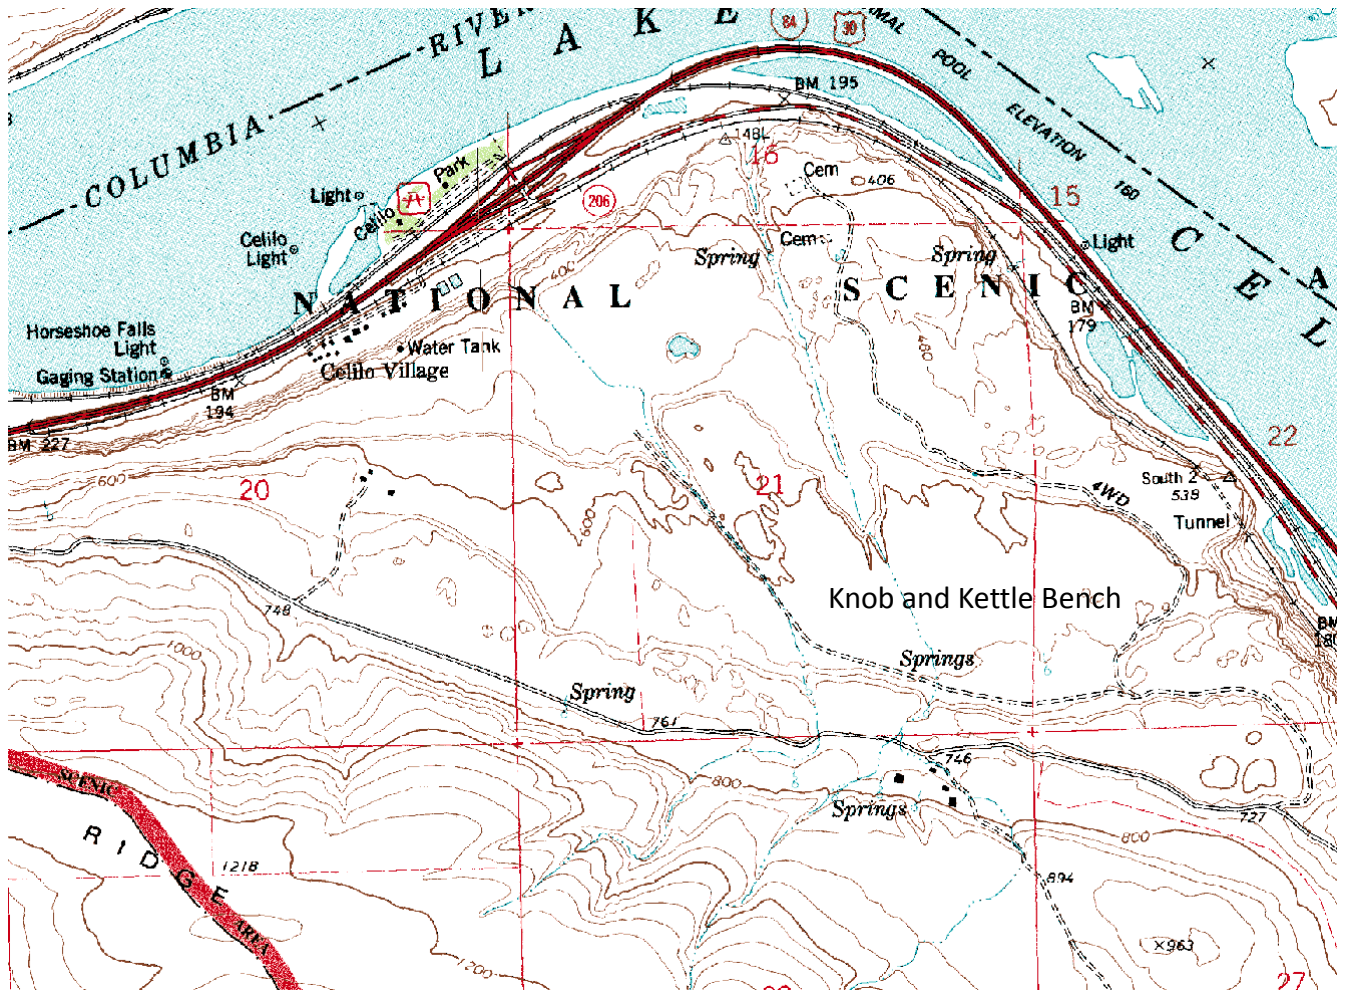

Topographic Base Map: La Pine State Park

Topographic Base Map: HWY197 The Dalles

Topographic Base Map: Celilo Overlook (Old Moody Road)

Topographic Base Map: Deschutes River State Park