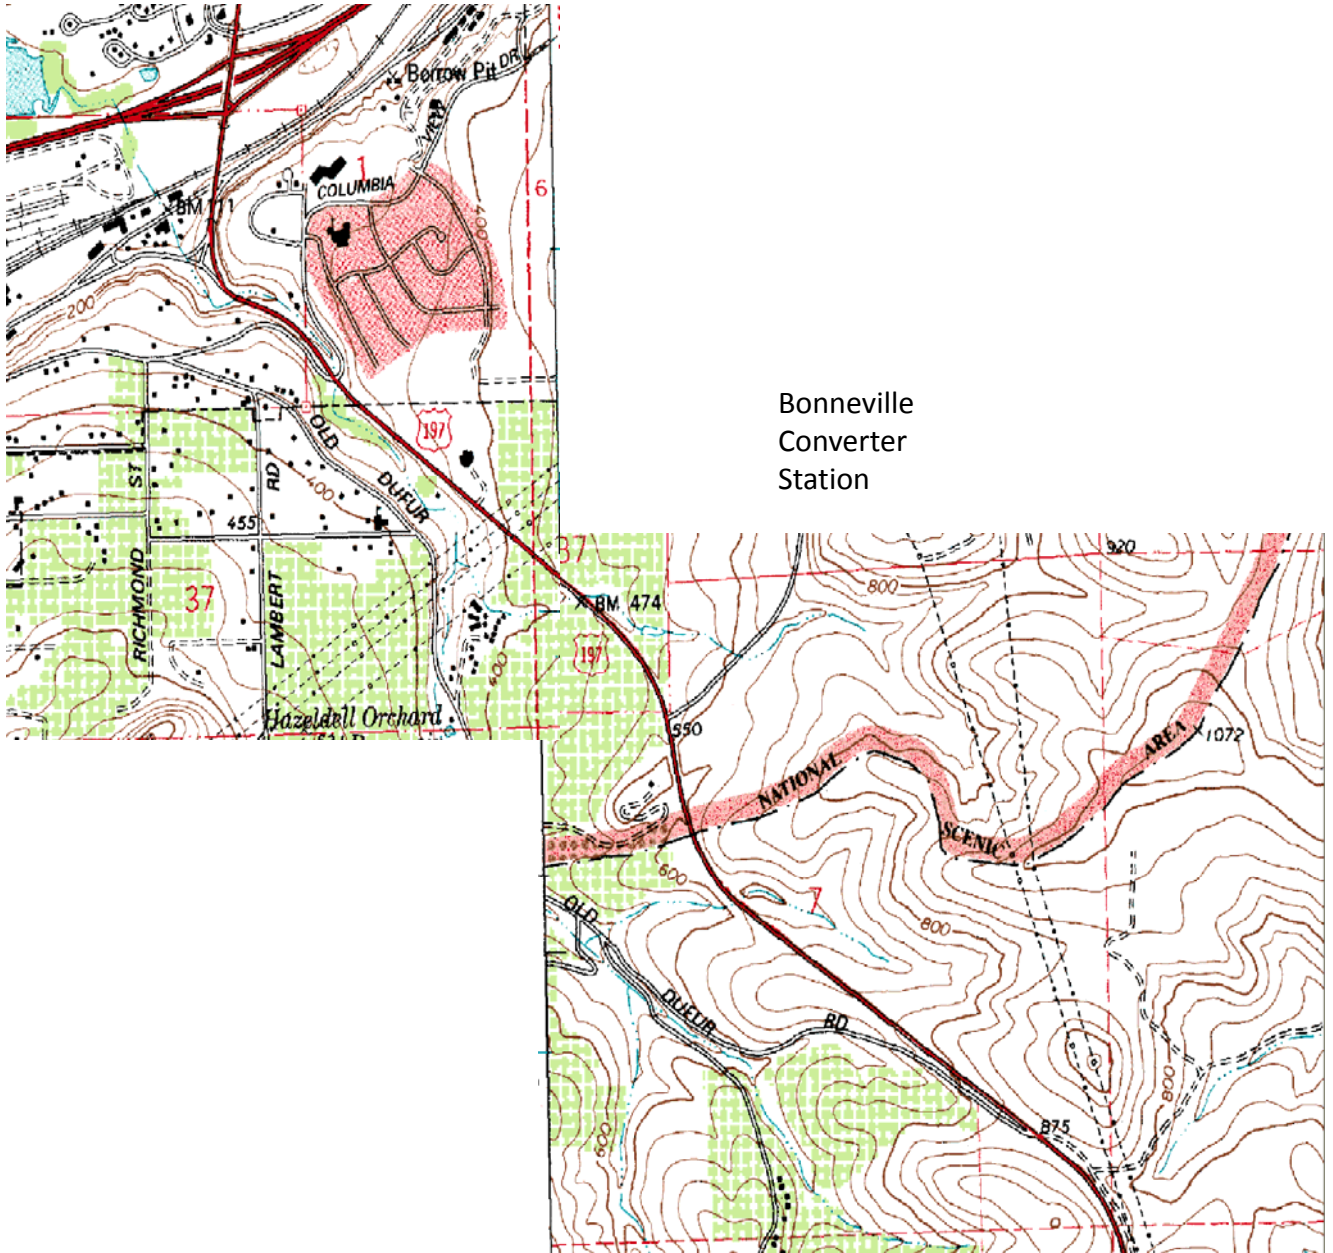

Topographic Base Map: La Pine State Park

Topographic Base Map: HWY197 The Dalles

Topographic Base Map: Celilo Overlook (Old Moody Road)

Topographic Base Map: Deschutes River State Park