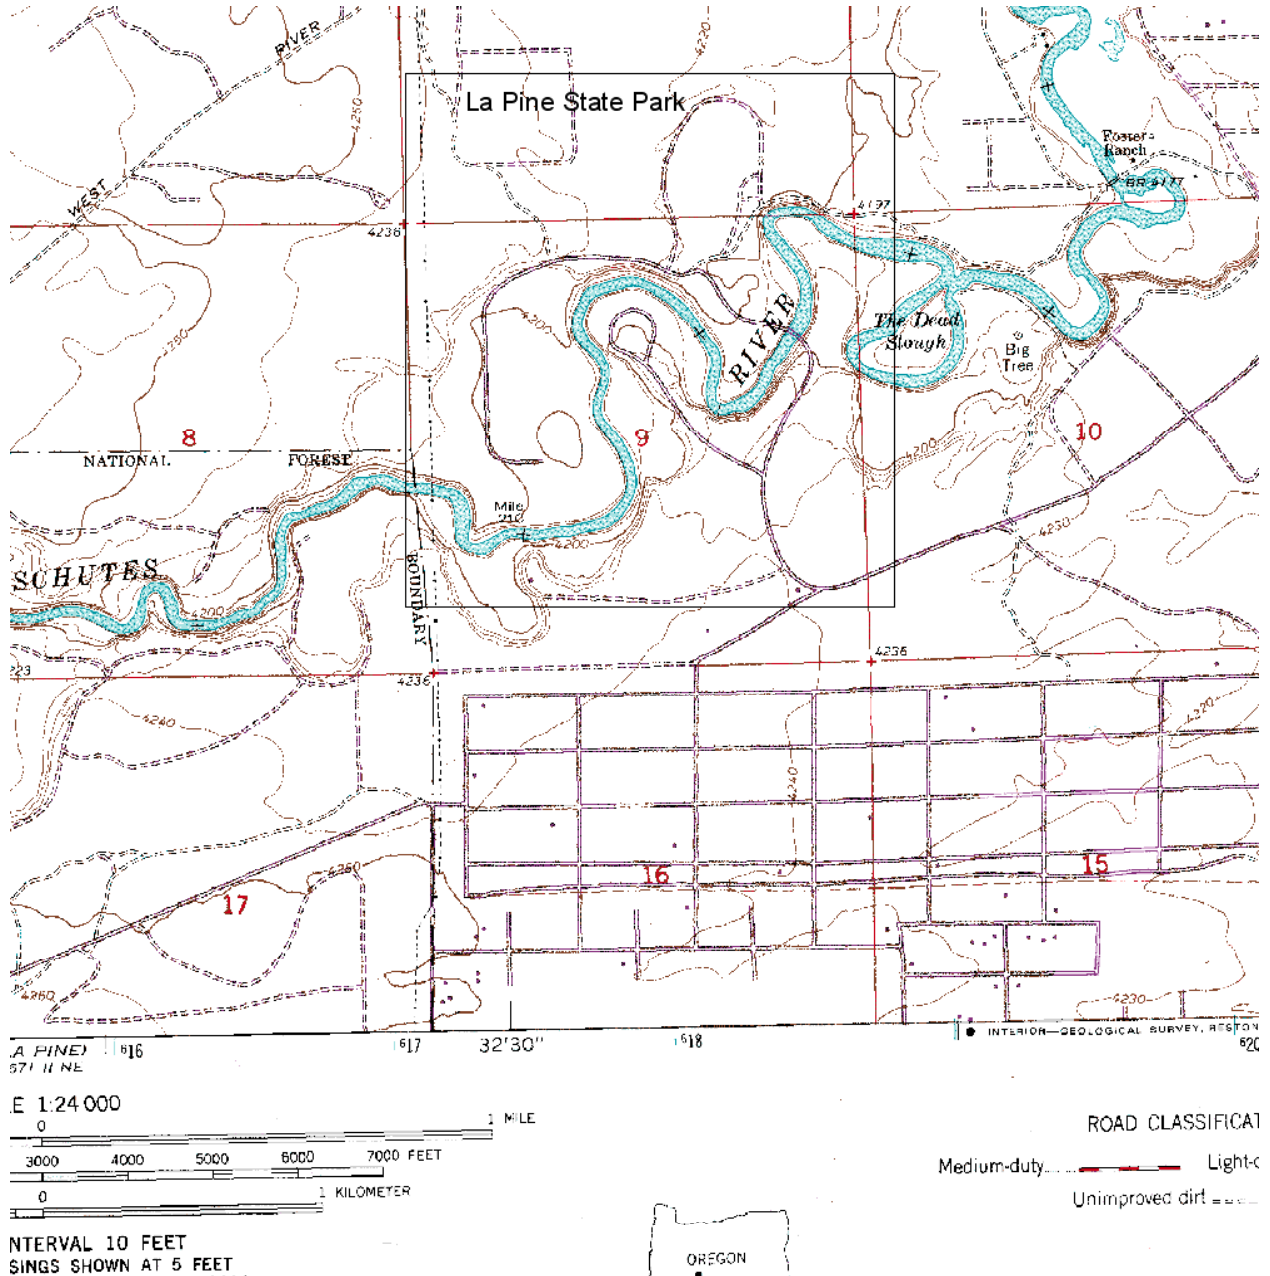

Topographic Base Map: La Pine State Park

Topographic Base Map: HWY197 The Dalles

Topographic Base Map: Celilo Overlook (Old Moody Road)

Topographic Base Map: Deschutes River State Park