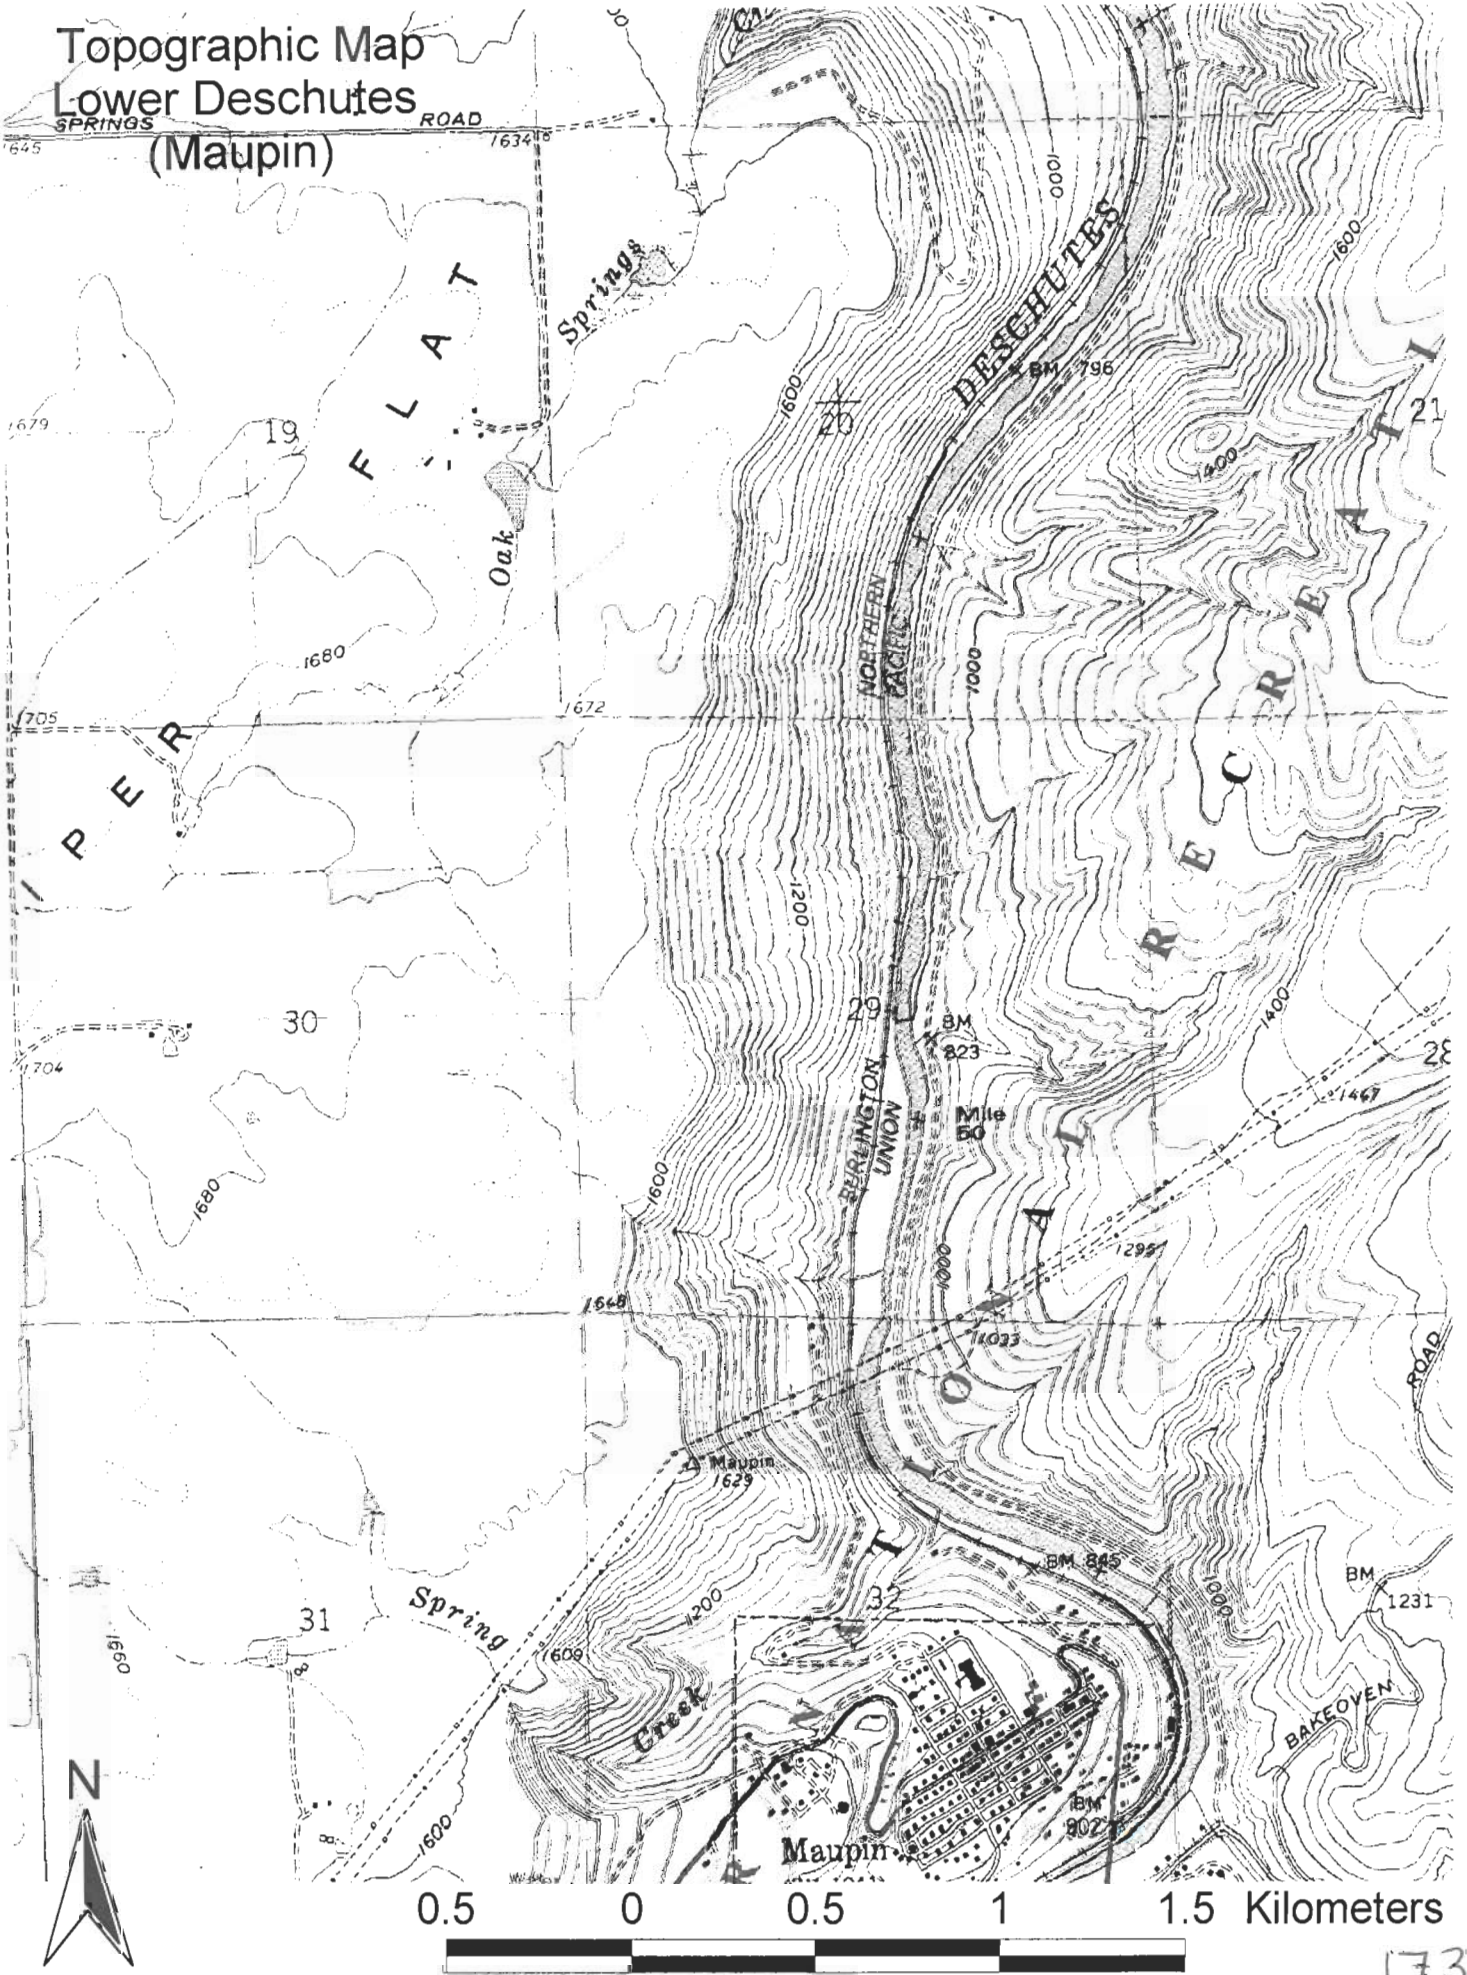

Topographic Map Lower Deschutes (Dant)

0.5 0 0.5 1 1.5 Kilometers

173 A

Topographic Map
Lower Deschutes
(Harpam Flat)

0.5 0 0.5 1 1.5 Kilometers

173 B

Topographic Map
Lower Deschutes
(Wapinitia-Boxcar)

173 C

Topographic Map Lower Deschutes (Maupin Up River)

179 D

Topographic Map Lower Deschutes (Maupin)

173 E