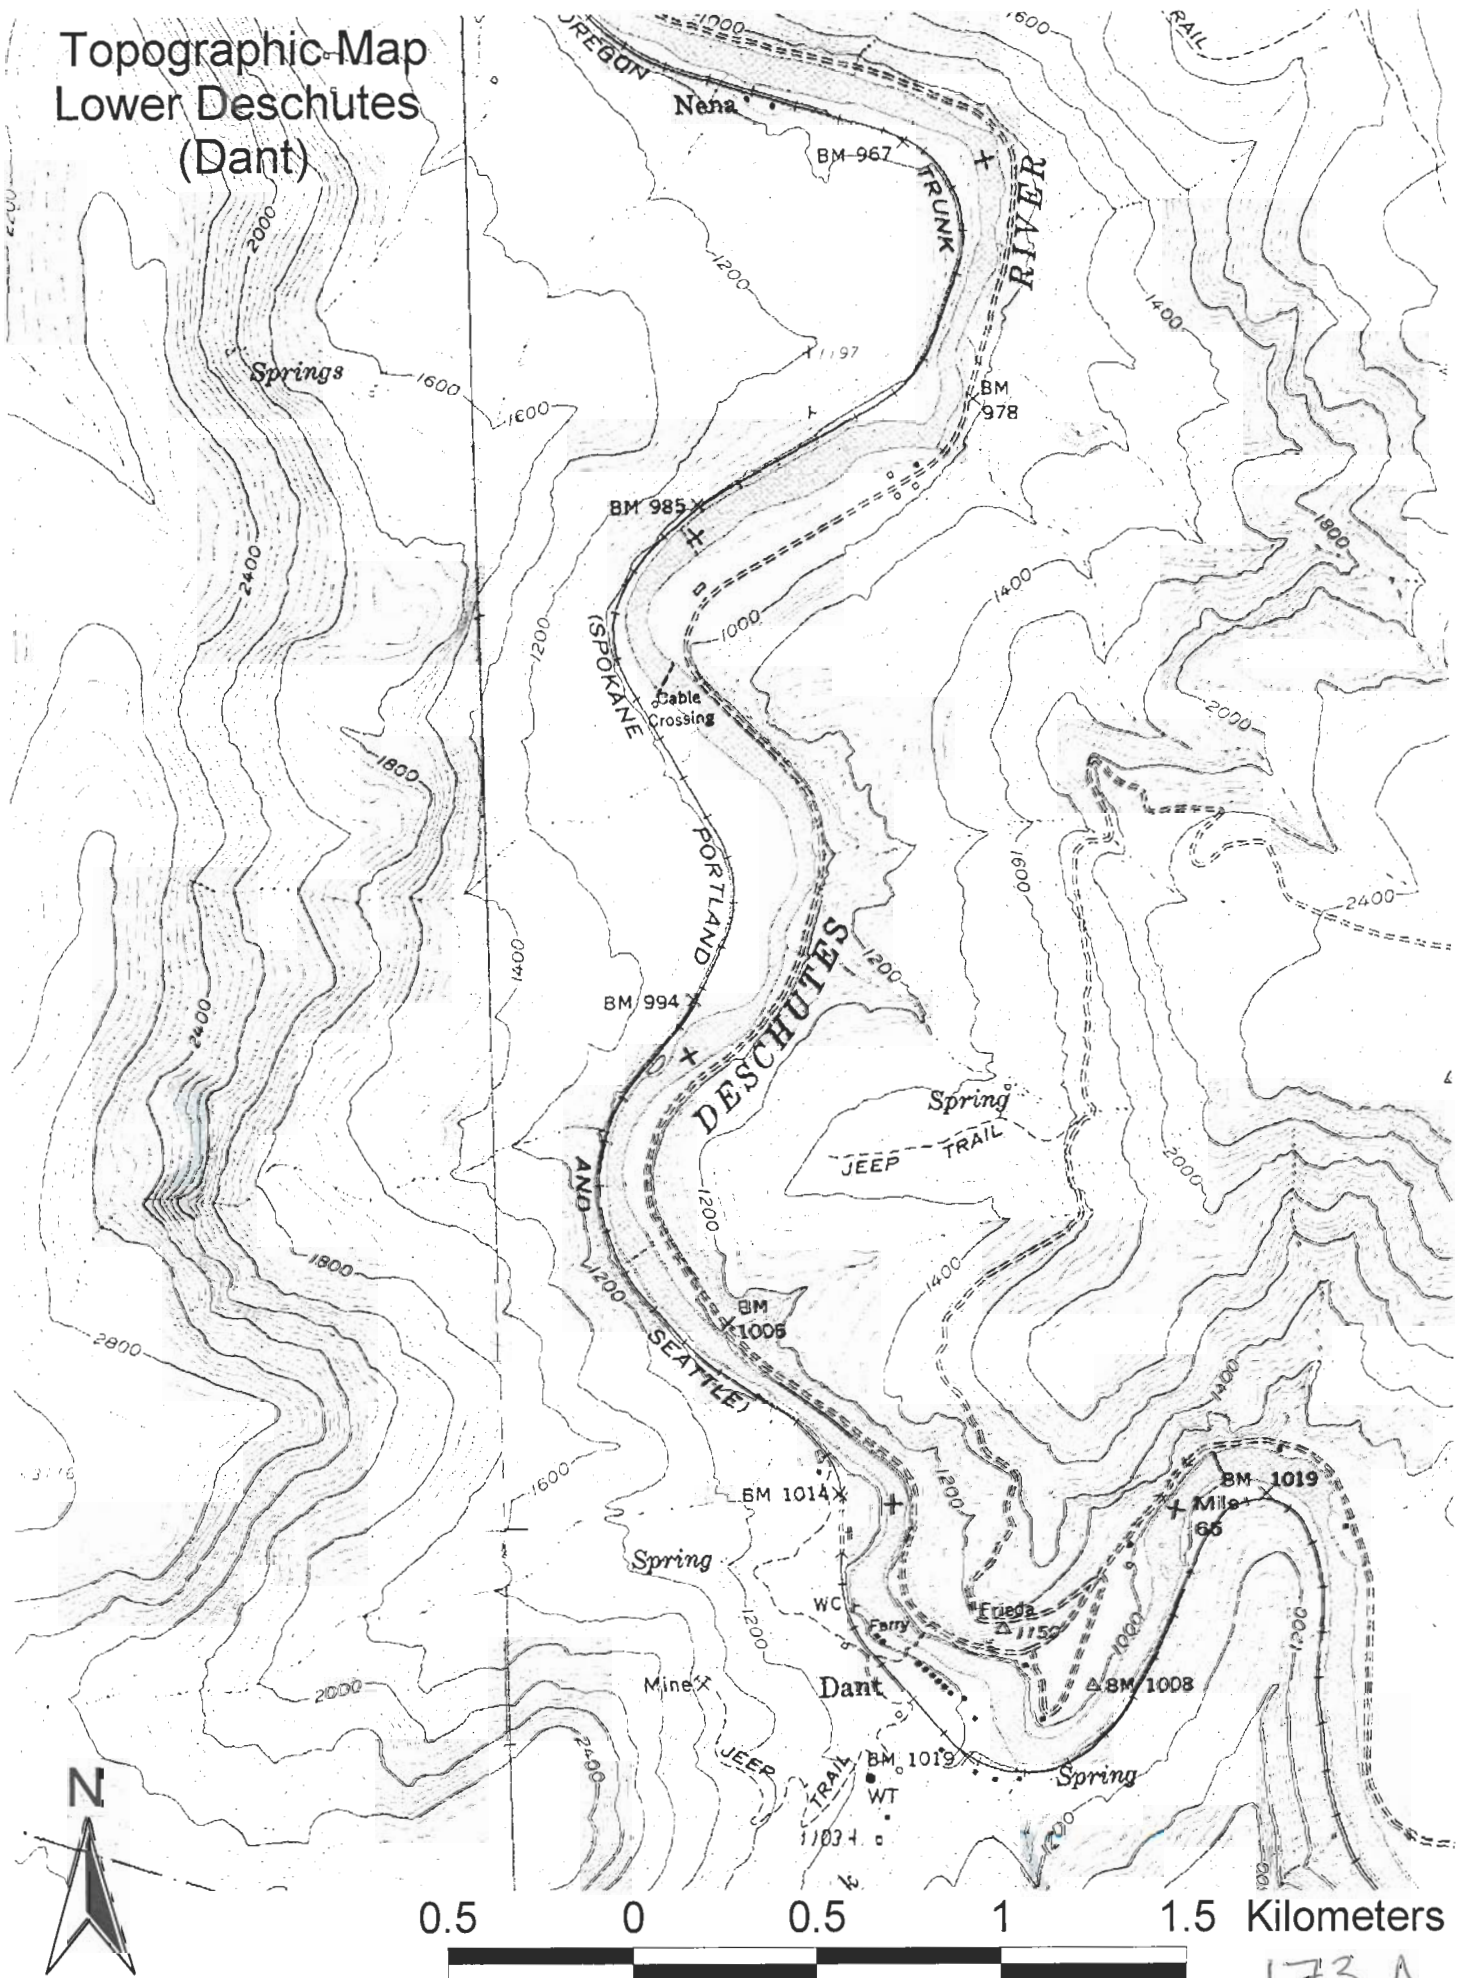

Topographic Map Lower Deschutes (Dant)

0.5 0 0.5 1 1.5 Kilometers

173 A

Topographic Map
Lower Deschutes
(Harpam Flat)

0.5 0 0.5 1 1.5 Kilometers

173 B

Topographic Map
Lower Deschutes
(Wapinitia-Boxcar)

173 C

Topographic Map Lower Deschutes (Maupin Up River)

179 D

Topographic Map Lower Deschutes (Maupin)

173 E