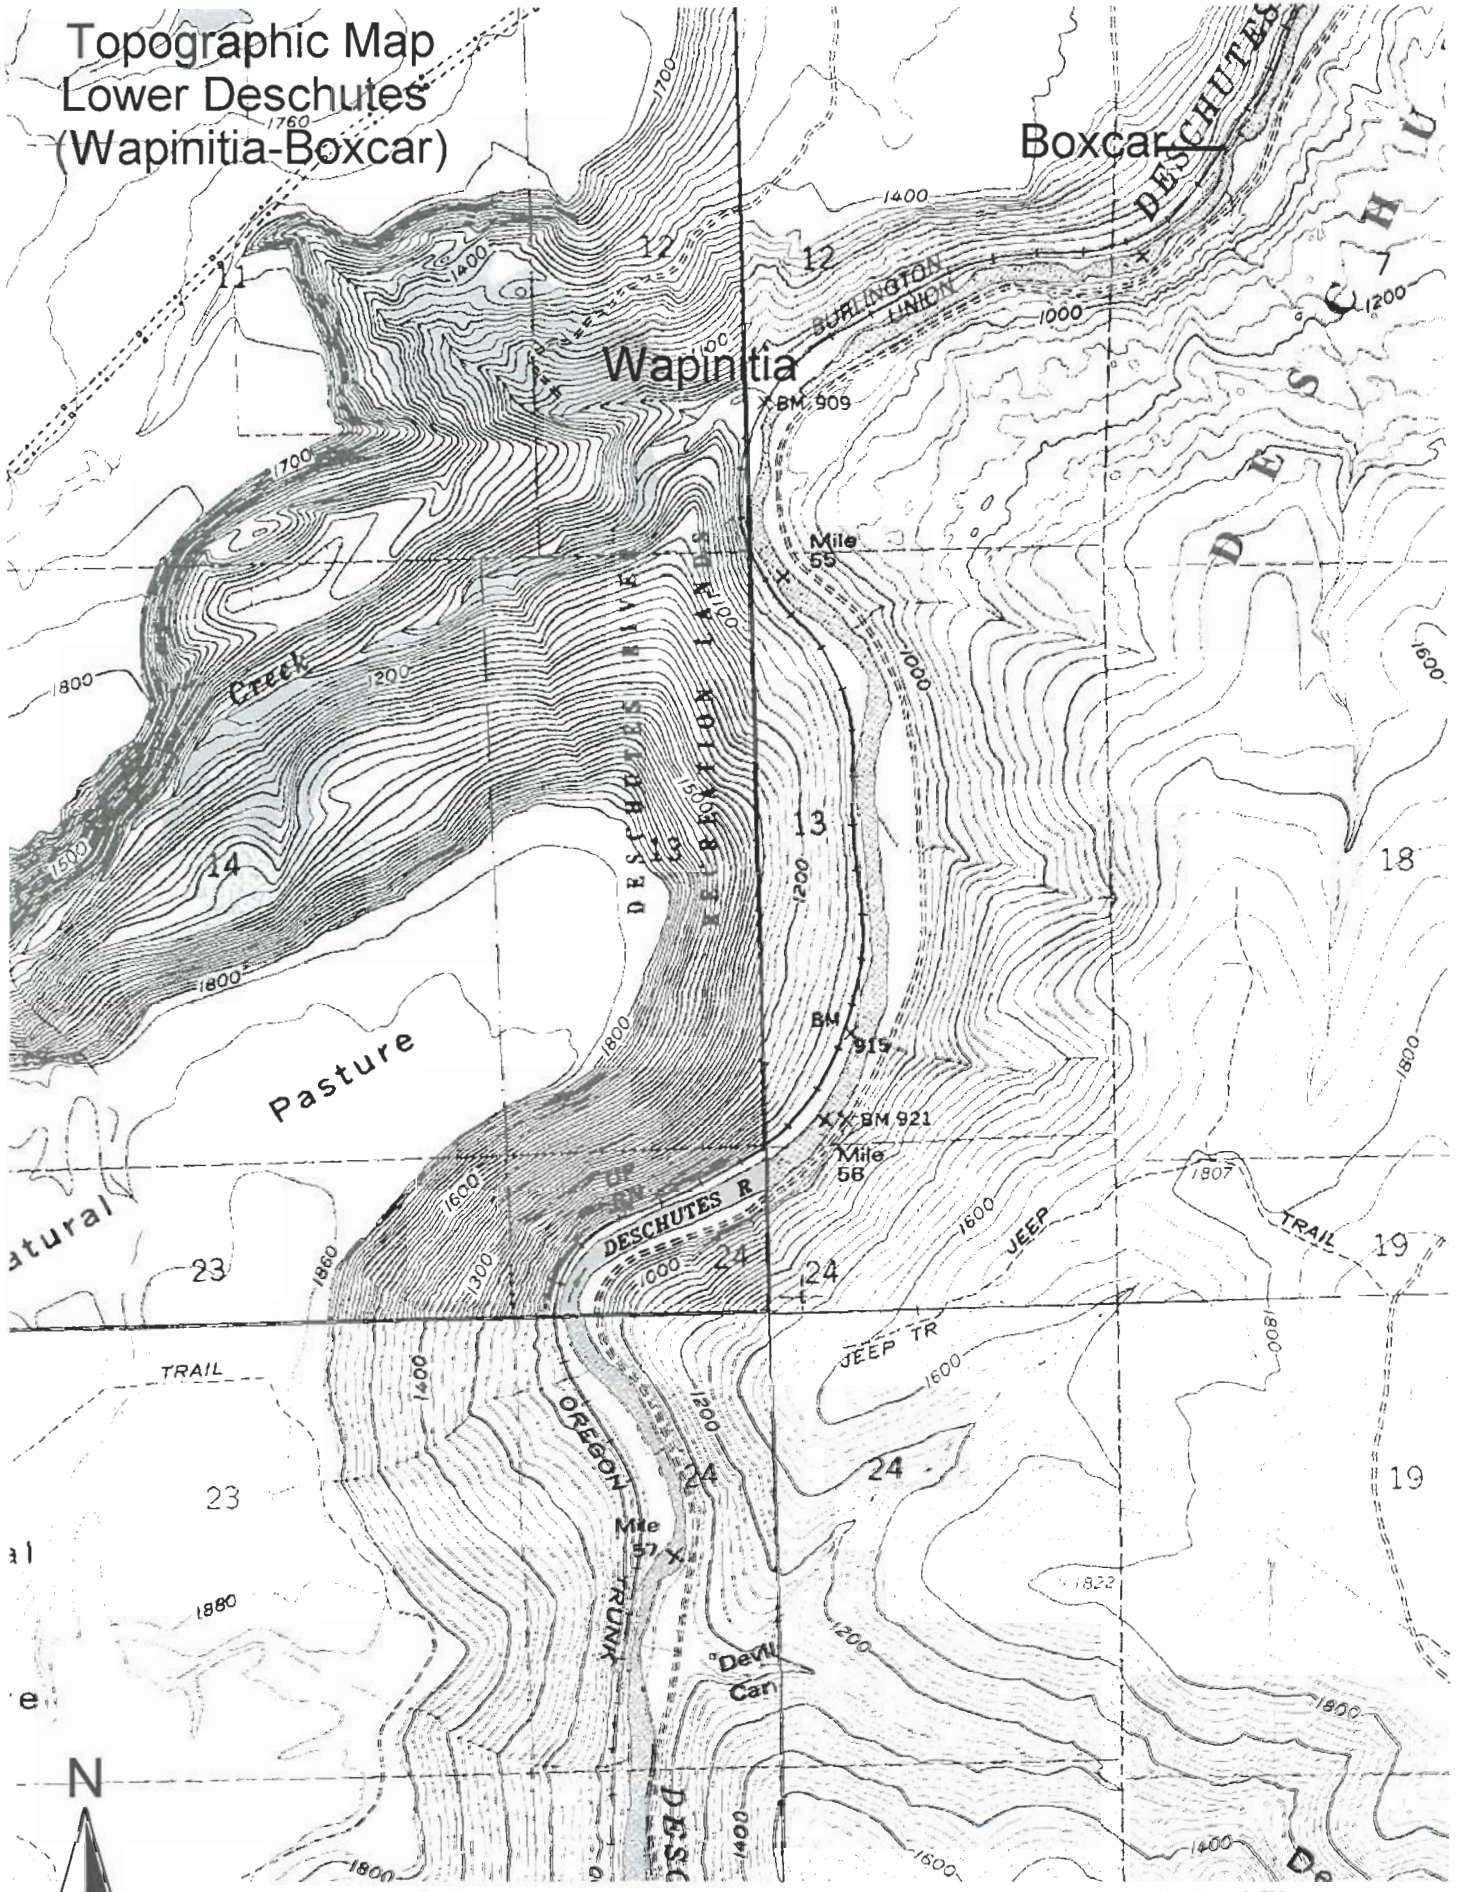

Topographic Map Lower Deschutes (Dant)

0.5 0 0.5 1 1.5 Kilometers

173 A

Topographic Map
Lower Deschutes
(Harpam Flat)

0.5 0 0.5 1 1.5 Kilometers

173 B

Topographic Map
Lower Deschutes
(Wapinitia-Boxcar)

173 C

Topographic Map Lower Deschutes (Maupin Up River)

179 D

Topographic Map Lower Deschutes (Maupin)

173 E