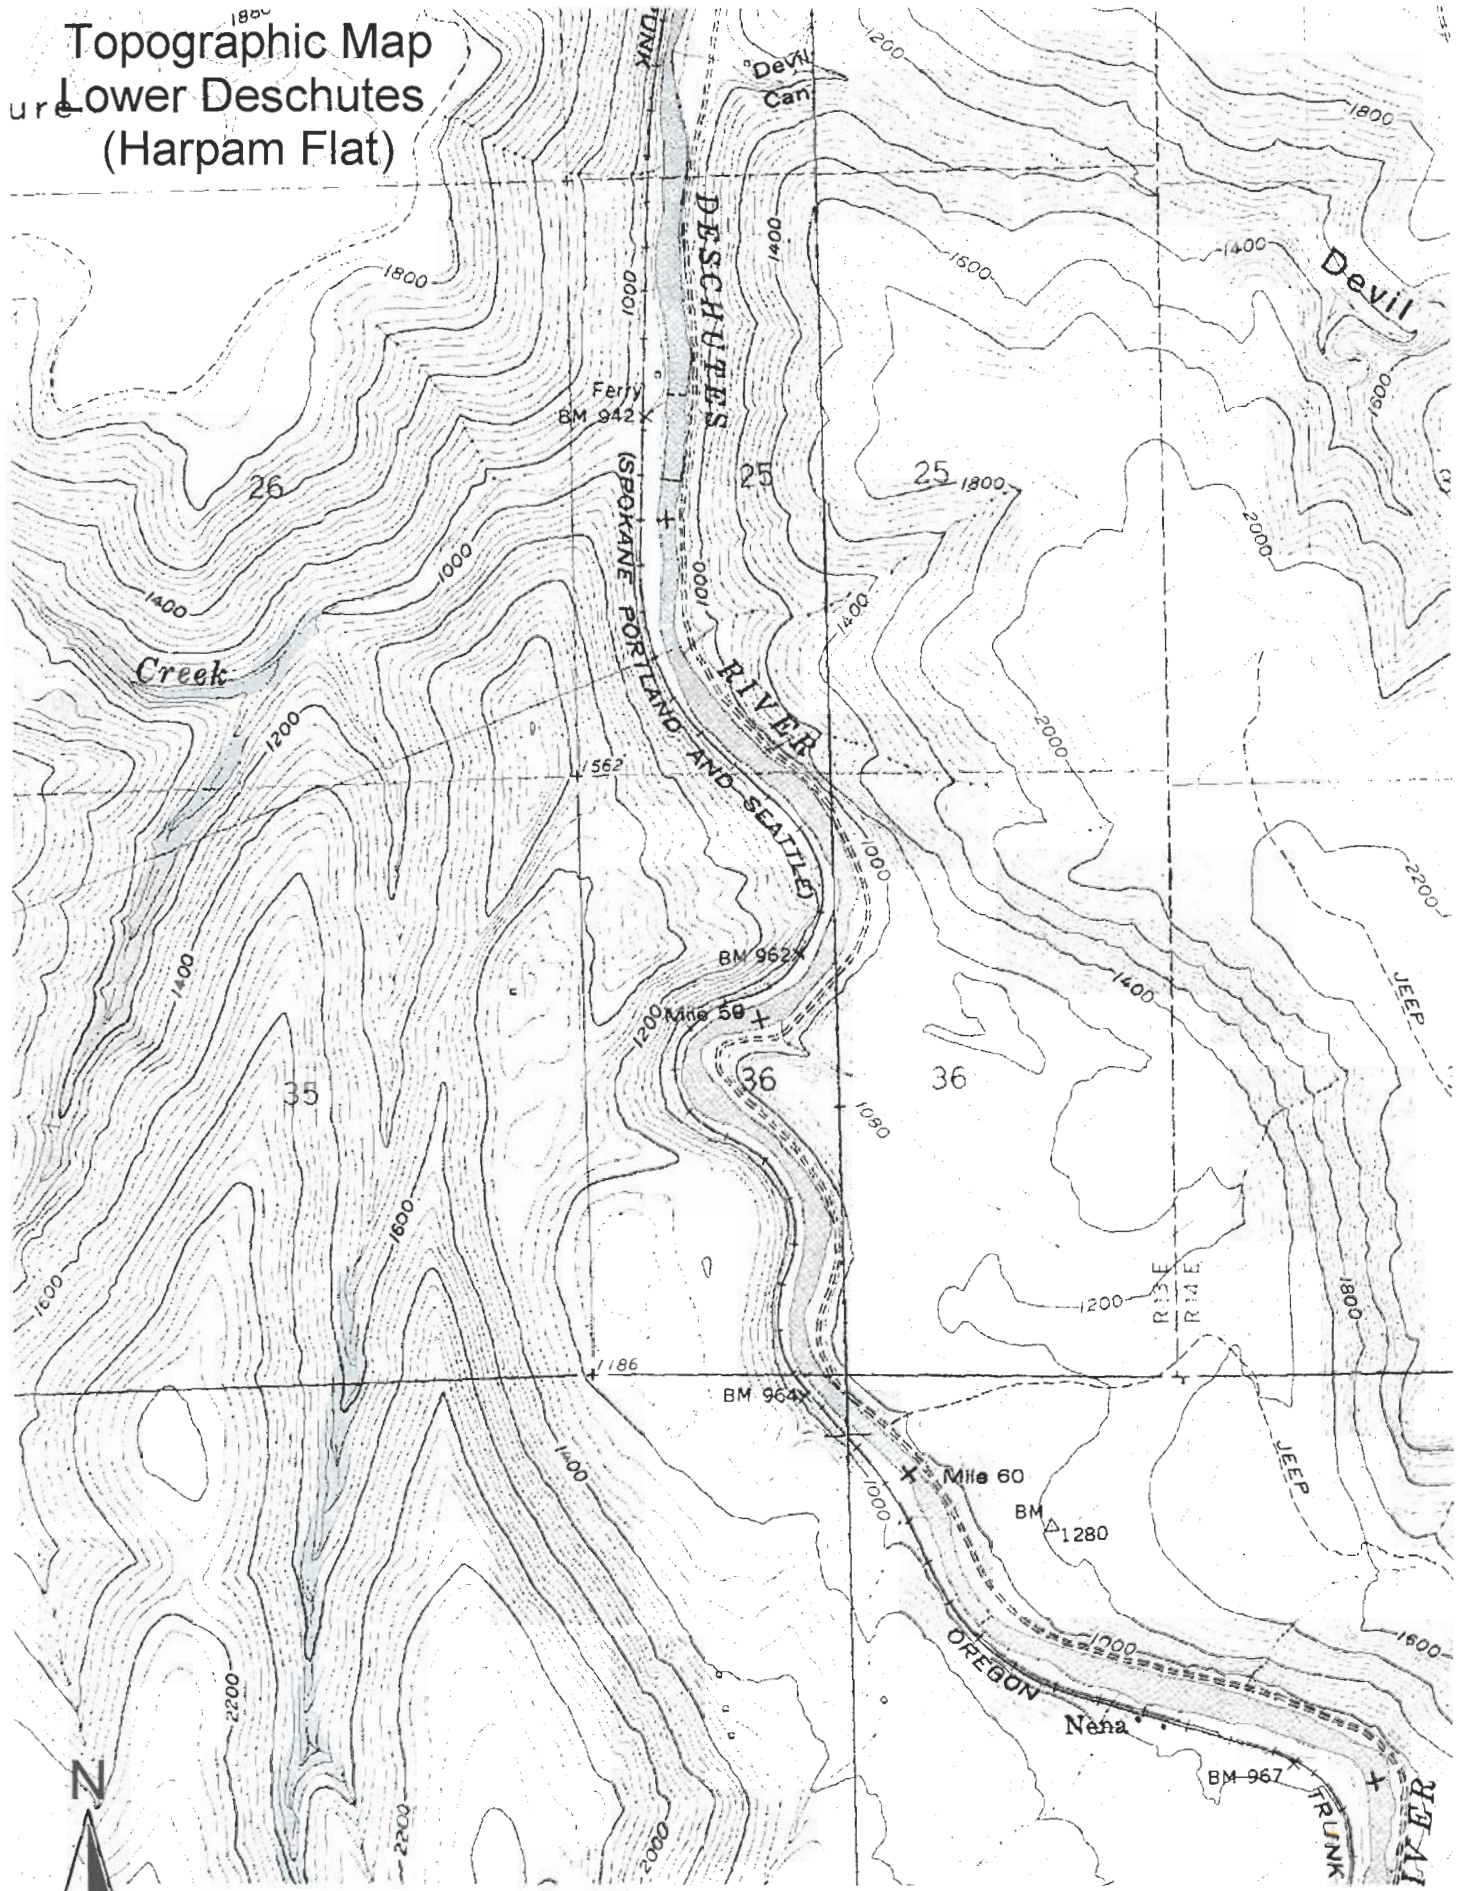

Topographic Map Lower Deschutes (Dant)

0.5 0 0.5 1 1.5 Kilometers

173 A

Topographic Map
Lower Deschutes
(Harpam Flat)

0.5 0 0.5 1 1.5 Kilometers

173 B

Topographic Map
Lower Deschutes
(Wapinitia-Boxcar)

173 C

Topographic Map Lower Deschutes (Maupin Up River)

179 D

Topographic Map Lower Deschutes (Maupin)

173 E