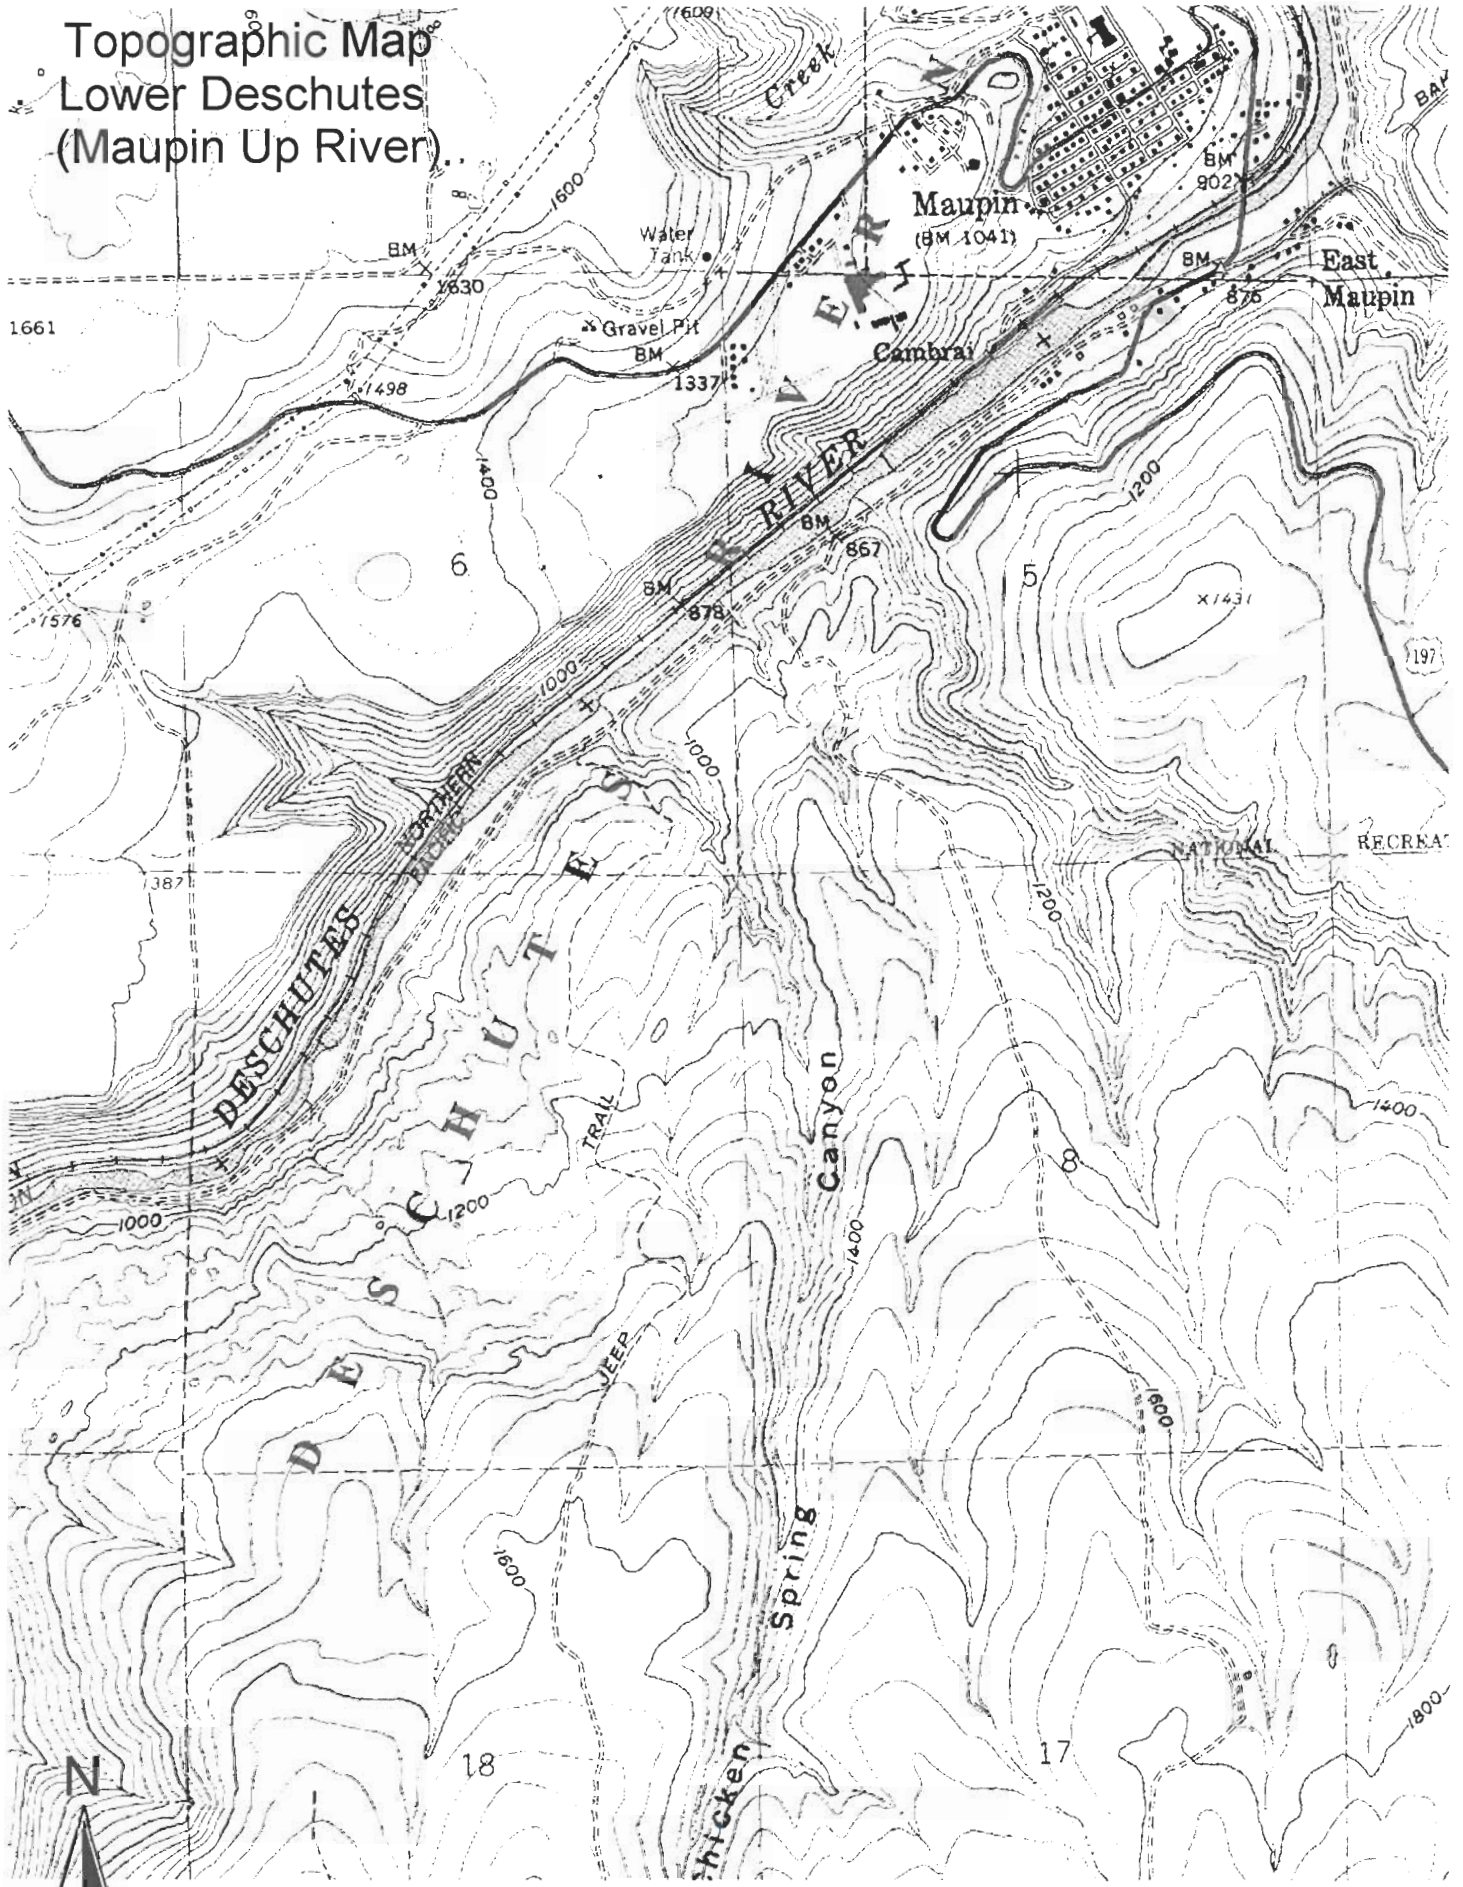

Topographic Map Lower Deschutes (Dant)

0.5 0 0.5 1 1.5 Kilometers

173 A

Topographic Map
Lower Deschutes
(Harpam Flat)

0.5 0 0.5 1 1.5 Kilometers

173 B

Topographic Map
Lower Deschutes
(Wapinitia-Boxcar)

173 C

Topographic Map Lower Deschutes (Maupin Up River)

179 D

Topographic Map Lower Deschutes (Maupin)

173 E