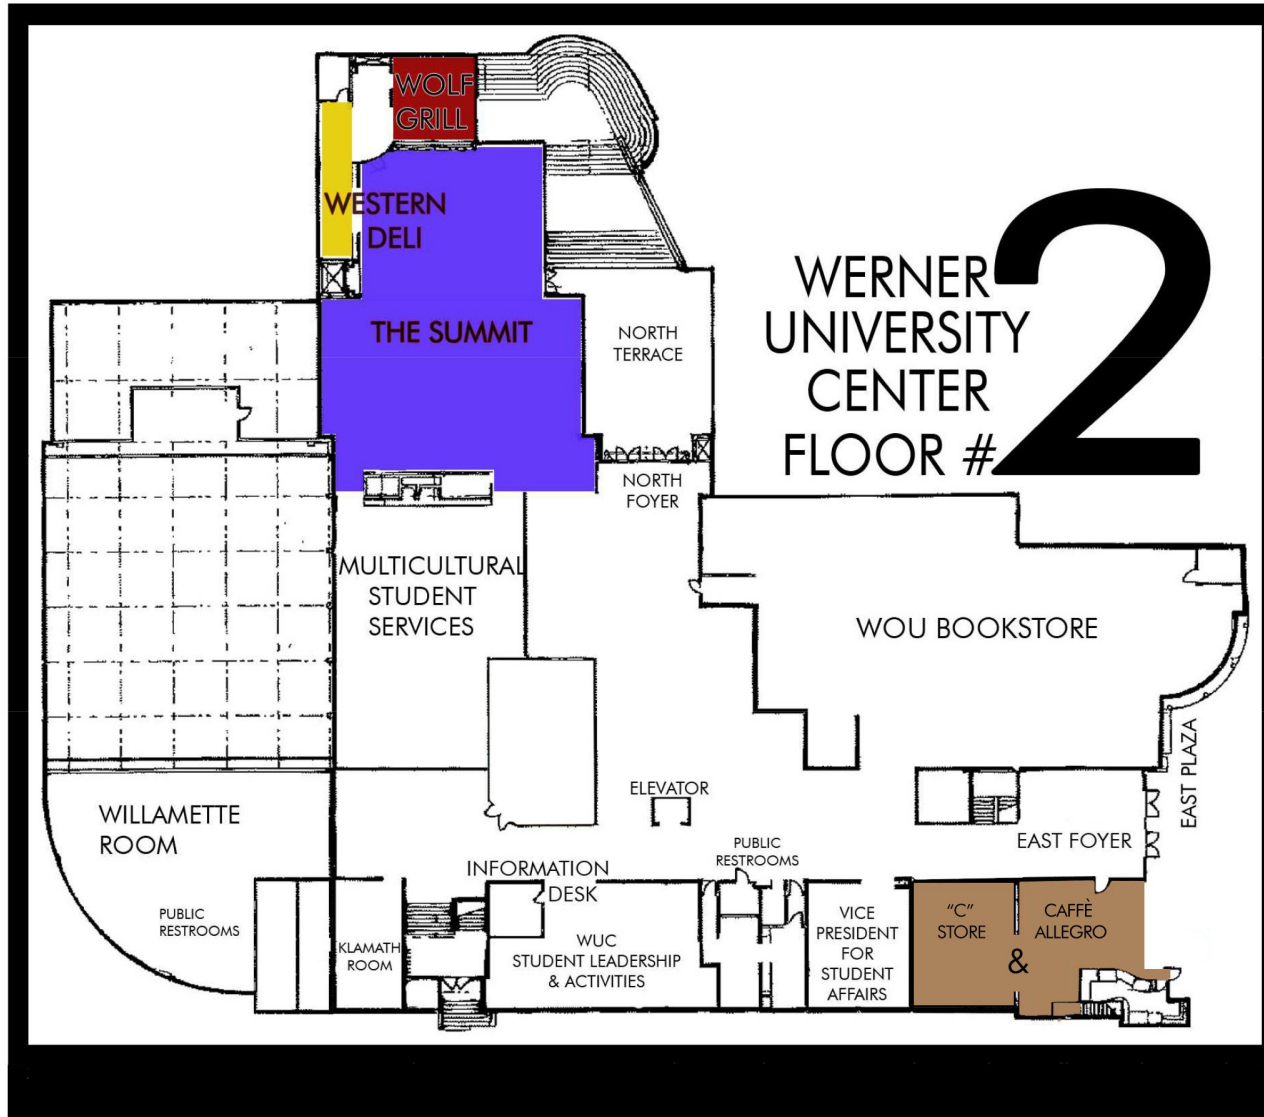

# WERNER UNIVERSITY CENTER

## DINING ESTABLISHMENTS

THE WERNER UNIVERSITY CENTER IS LOCATED CENTRALLY TO CAMPUS ON THE CORNER OF MONMOUTH AVENUE AND CHURCH STREET.

DINING FACILITIES HERE ARE LOCATED ON FLOOR 2.

- WESTERN DELI
- THE SUMMIT
- WOLF GRILL
- CAFFÈ ALLEGRO & "C" STORE