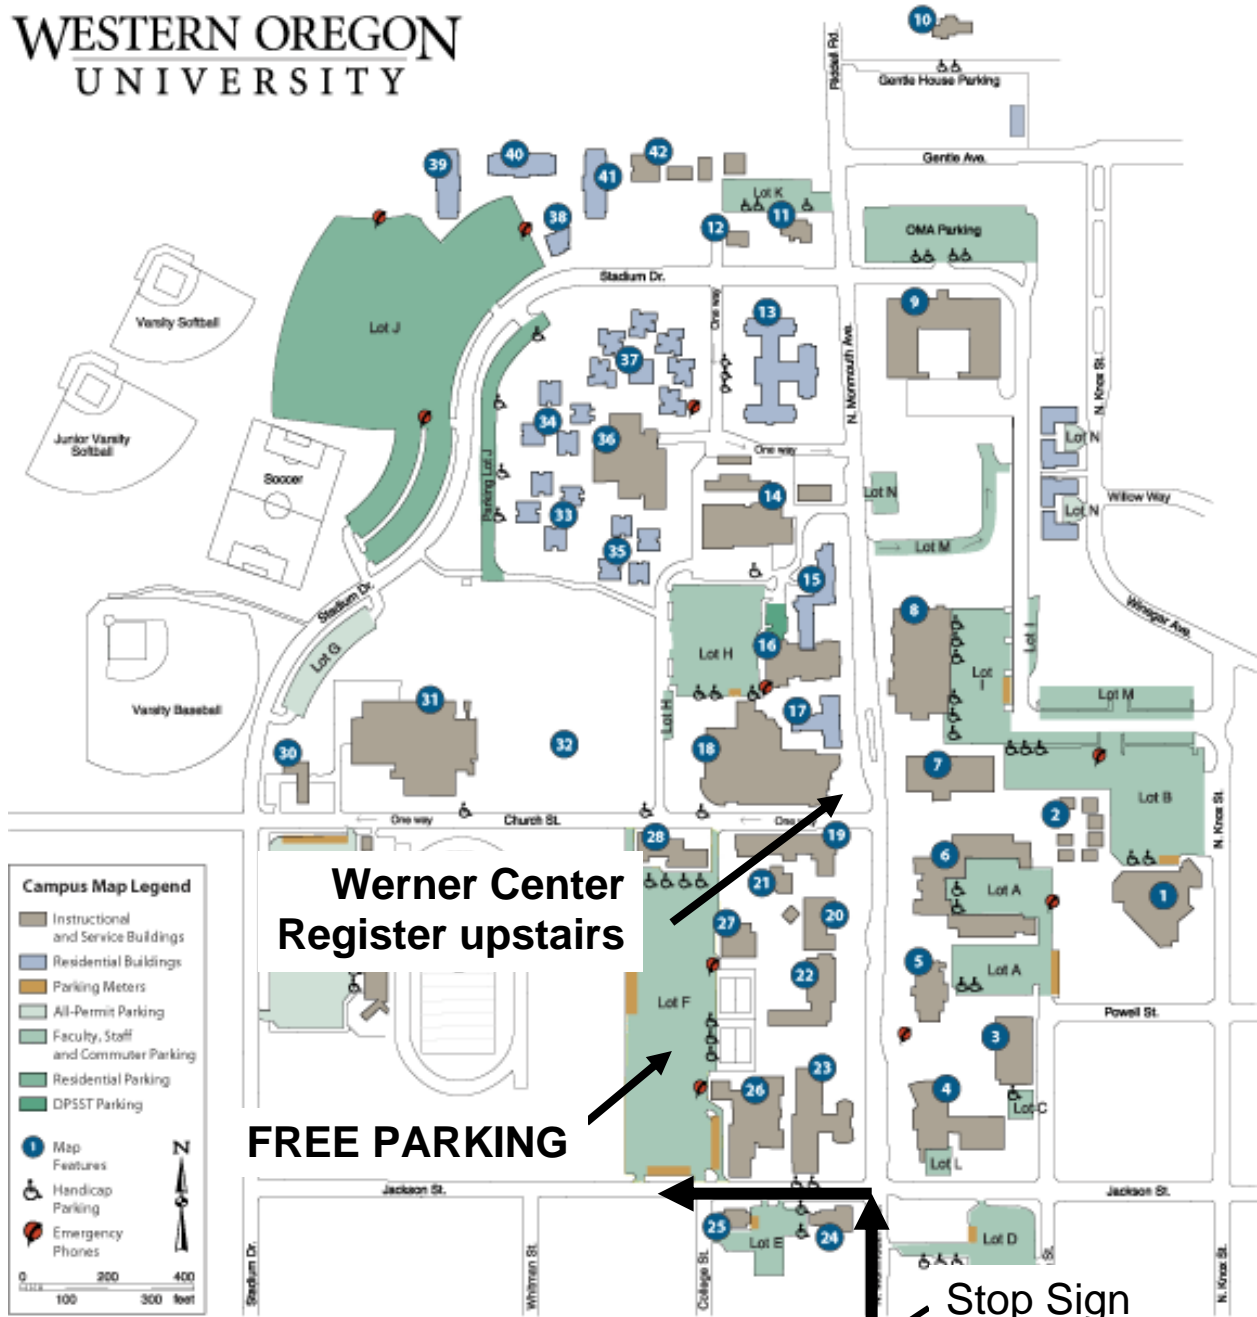

WESTERN OREGON UNIVERSITY

Main St Monmouth

HWY 99W →
3 blocks