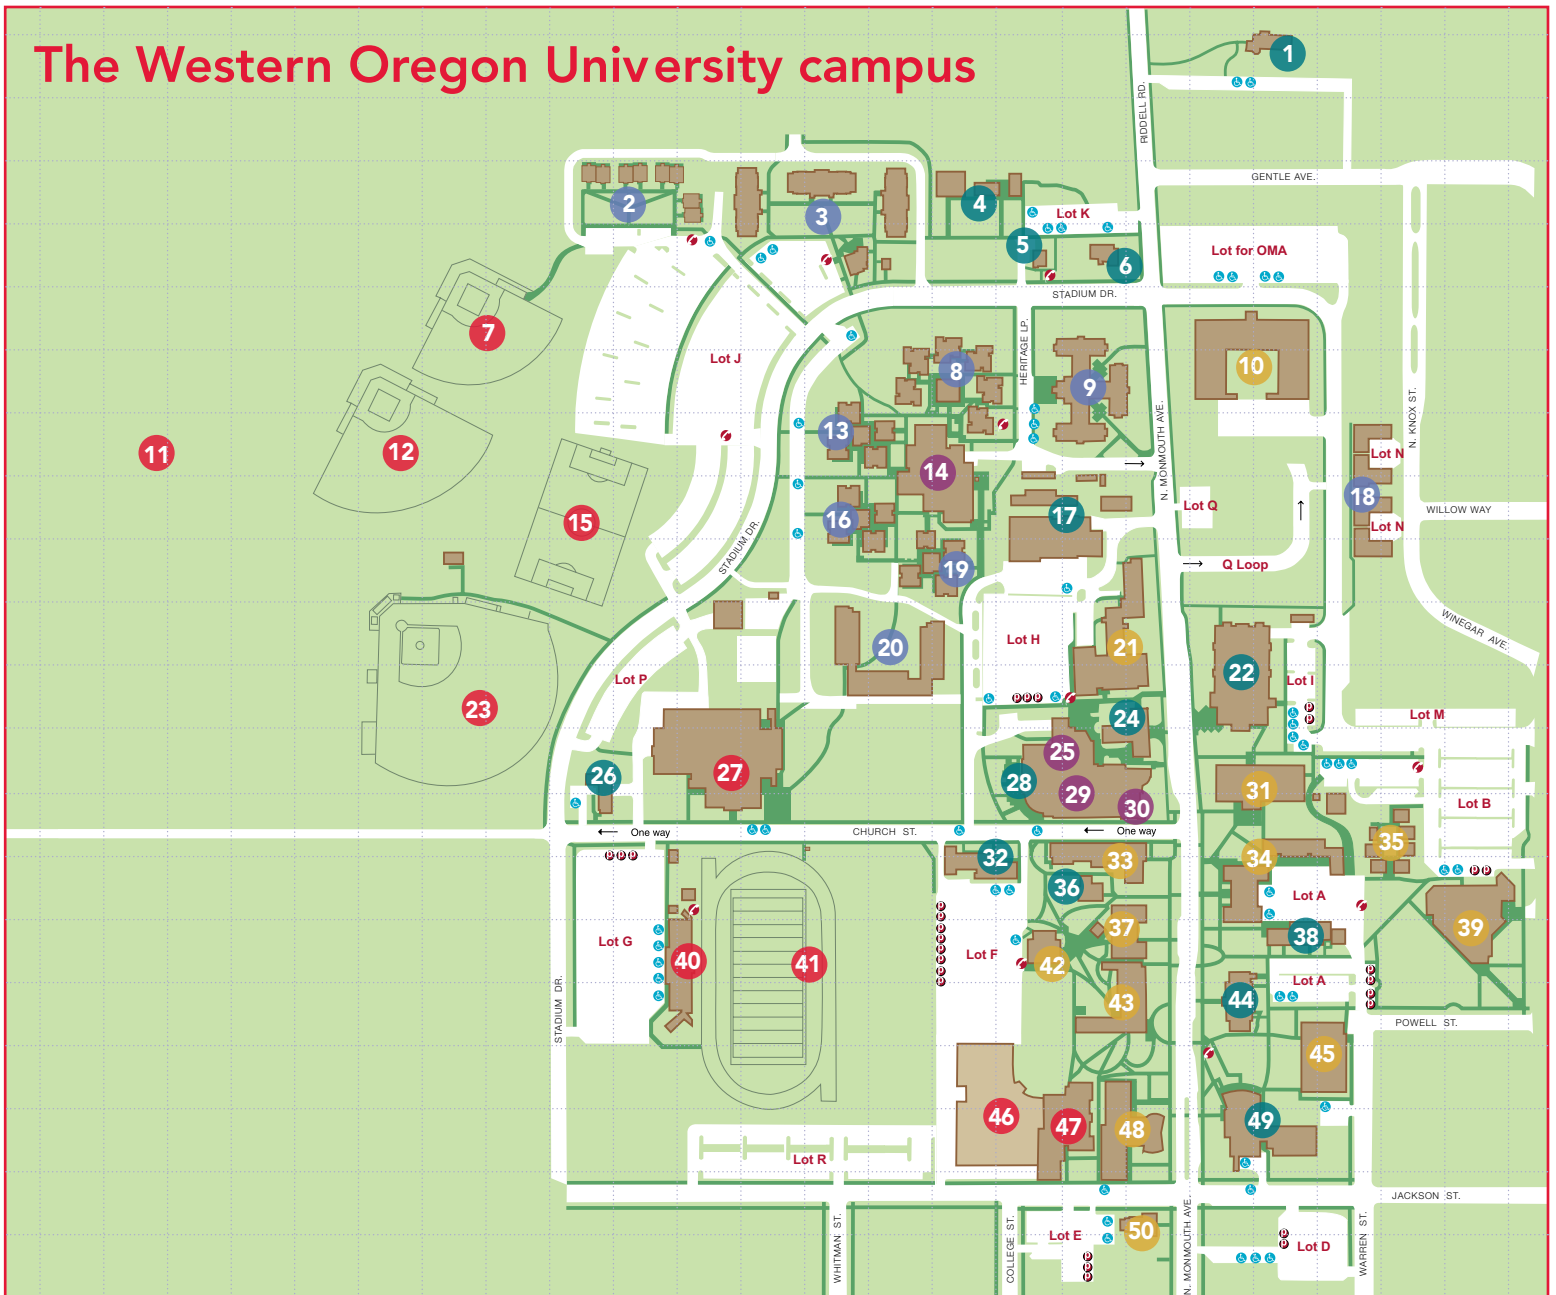

The Western Oregon University campus

Academic facilities

- 43 Bellamy Hall
(Humanities/Social Sciences)
- 37 Campbell Hall
- 31 Education building
- 34 Instructional Technology Center
- 26 Maaske Hall
- 21 Marc "Ted" Winters building (Math/Nursing)
- 42 Maple Hall
- 35 Modular classrooms
- 48 Natural Sciences
- 10 Oregon Military Academy
- 39 Rice Auditorium
- 45 Smith Music Hall
- 33 Todd Hall
- 50 West House

Administrative facilities

- 49 Academic Programs and Support
- 38 Computing Services
- 36 The Cottage
- 9 Barnum Hall
- 1 Gentle House
- 22 Hamersly Library
- 27 Jensen Arctic Museum
- 44 Lieuallen Administration Building
- 24 Maaske Hall
- 5 Parking Services
- 17 Physical Plant
- 5 Public Safety
- 32 Student Health and Counseling Center
- 6 Terry House
- 4 University Park Conference Center
- 28 Werner University Center

Athletic facilities

- 41 Football/Track
- 46 Health and Wellness Center
- 23 Baseball: Varsity
- 40 McArthur Stadium
- 11 Intramural fields
- 28 New Physical Education
- 47 Old P.E.
- 15 Soccer field
- 7 Softball Field: Junior Varsity
- 12 Softball Field: Varsity

Housing

- 20 Ackerman Hall
- 2 Alderview Townhouses
- 3 Arbor Park Apartments
- 13 Barnum Hall
- 19 Butler Hall
- 18 Family housing
- 16 Gentle Hall
- 9 Heritage Hall
- 8 Landers Hall

Dining services

- 30 Caffè Allegro
- 14 Valsetz Dining Hall
- 29 Wolf Express
- 25 Wolf Grill and Deli